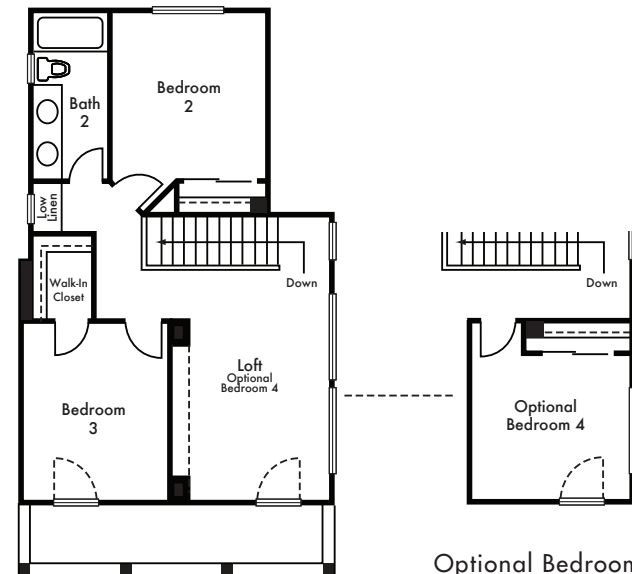

## RESIDENCE 1

Approx. 2,027 Sq Ft

3 Bedrooms

+ Loft

2.5 Baths

First Floor

Second Floor

Optional Bedroom 4 at Loft