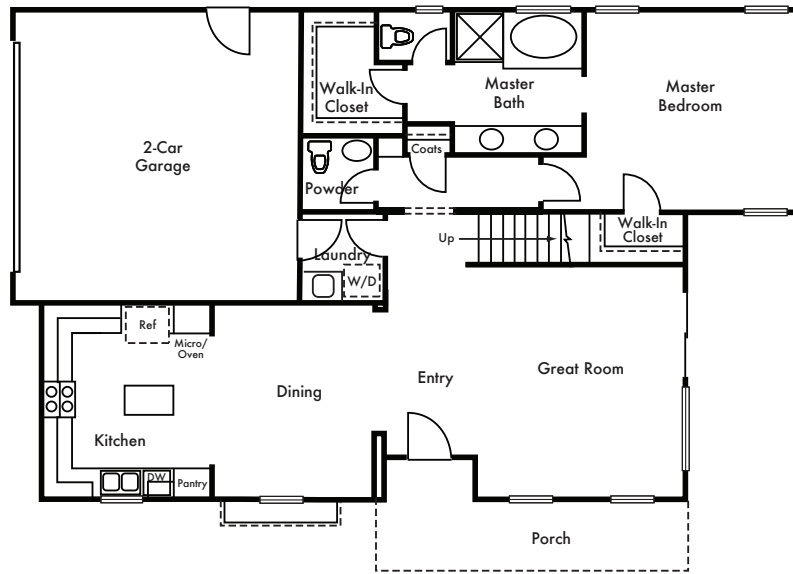

# ALTA

## RESIDENCE 1

Approx. 2,027 Sq Ft

3 Bedrooms

+ Loft

2.5 Baths

First Floor

Second Floor

Optional Bedroom 4 at Loft