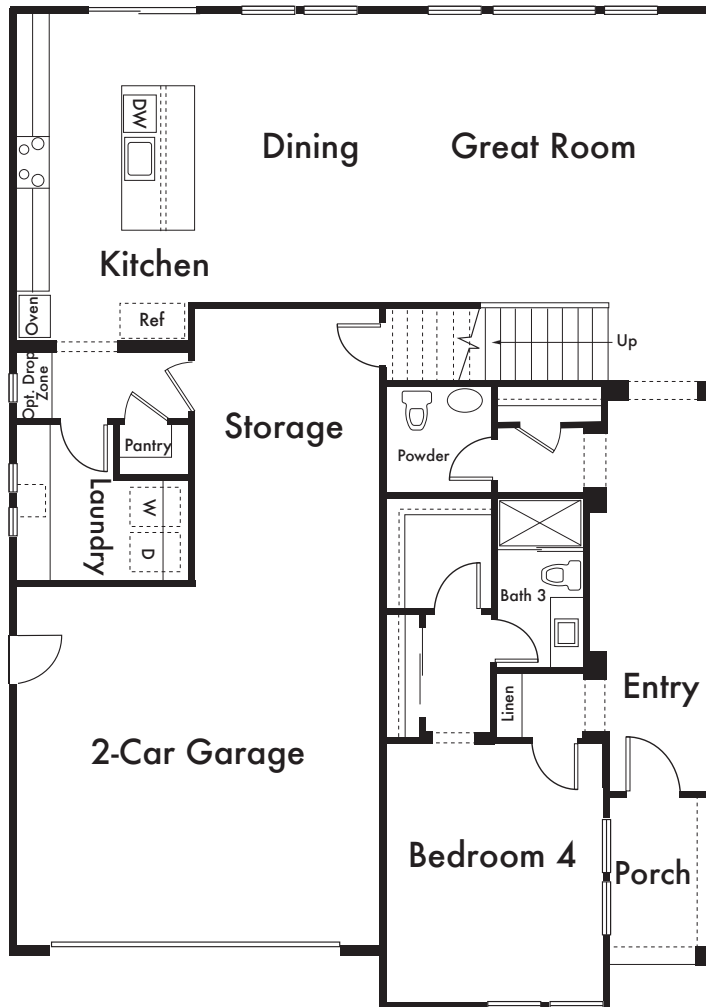

WOODBIDGE

RESIDENCE 2

Approx. 2,578 Sq Ft

4 Bed

3.5 Bath

*Floorplan depicts modeled elevation C. Please refer to plans for other elevations.