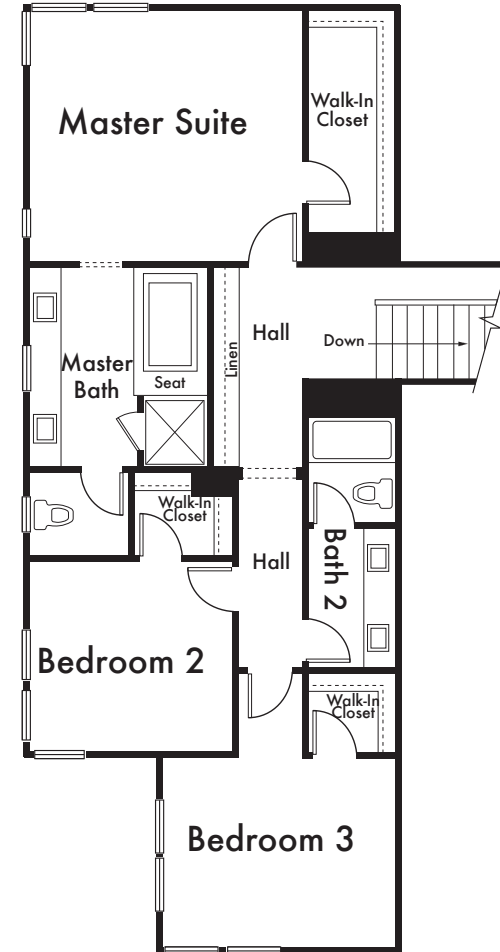

WOODBIDGE

RESIDENCE 2

Approx. 2,578 Sq Ft

4 Bed

3.5 Bath

*Floorplan depicts modeled elevation C. Please refer to plans for other elevations.