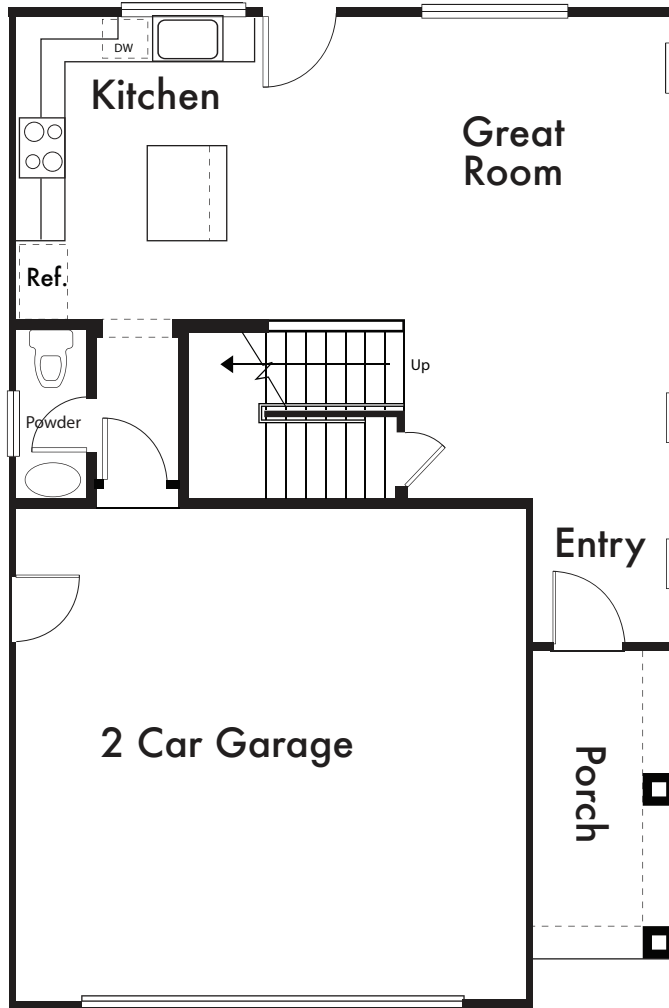

ENTRADA

RESIDENCE 4

Approx. 1,707 Sq Ft

4 Bed

2.5 Bath

First Floor

Second Floor

*Floorplan depicts modeled elevation A. Please refer to plans for other elevations.