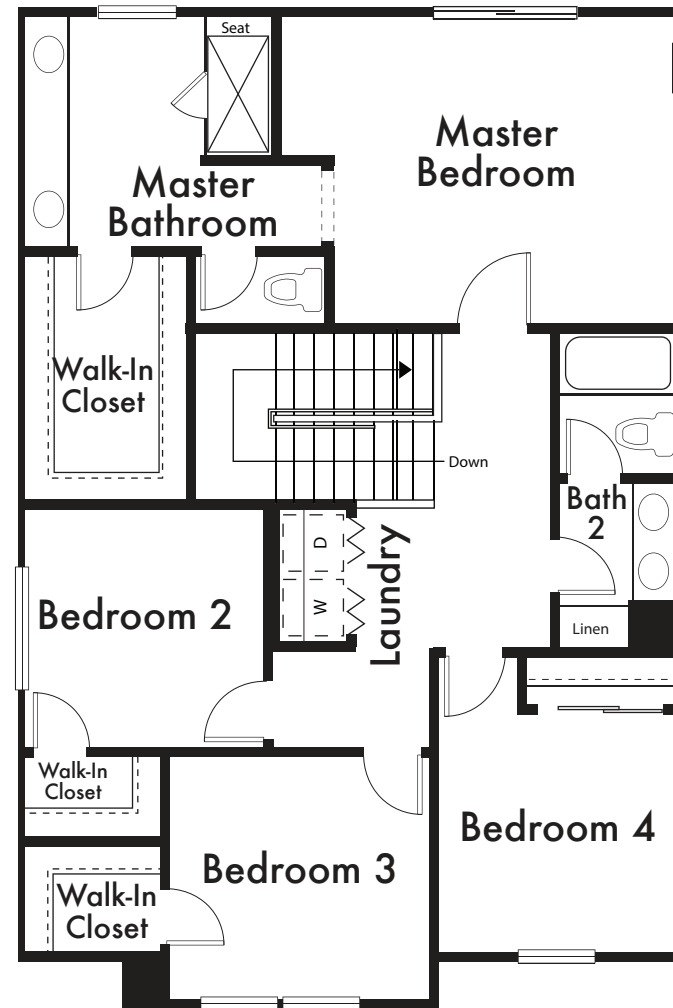

ENTRADA

RESIDENCE 4

Approx. 1,707 Sq Ft

4 Bed

2.5 Bath

First Floor

Second Floor

*Floorplan depicts modeled elevation A. Please refer to plans for other elevations.