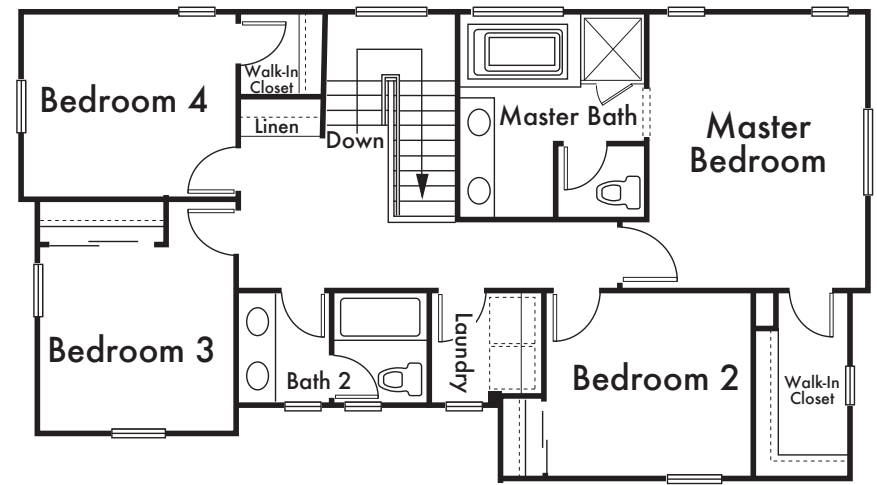

CENTRA

RESIDENCE 3

Approx. 1,783 Sq Ft

4 Bed

2.5 Bath

FIRST FLOOR

SECOND FLOOR

*Floorplan depicts modeled elevation B. Please refer to plans for other elevations.