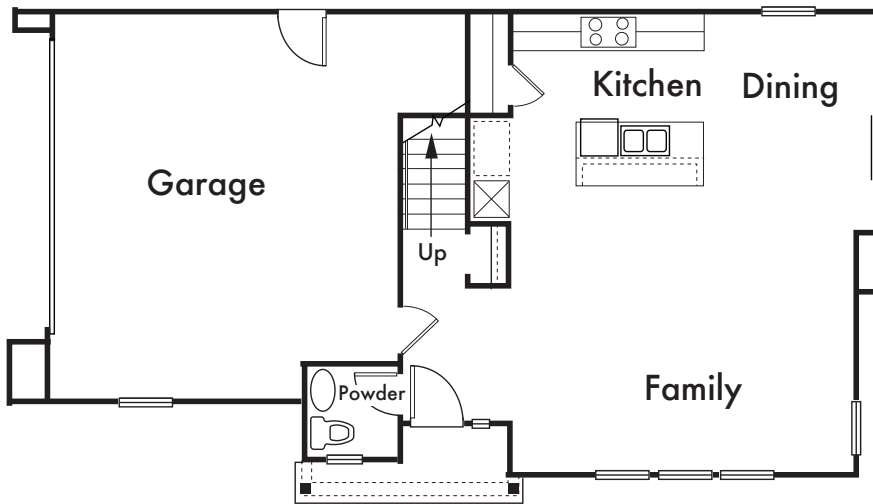

CENTRA

RESIDENCE 3

Approx. 1,783 Sq Ft

4 Bed

2.5 Bath

FIRST FLOOR

SECOND FLOOR

*Floorplan depicts modeled elevation B. Please refer to plans for other elevations.