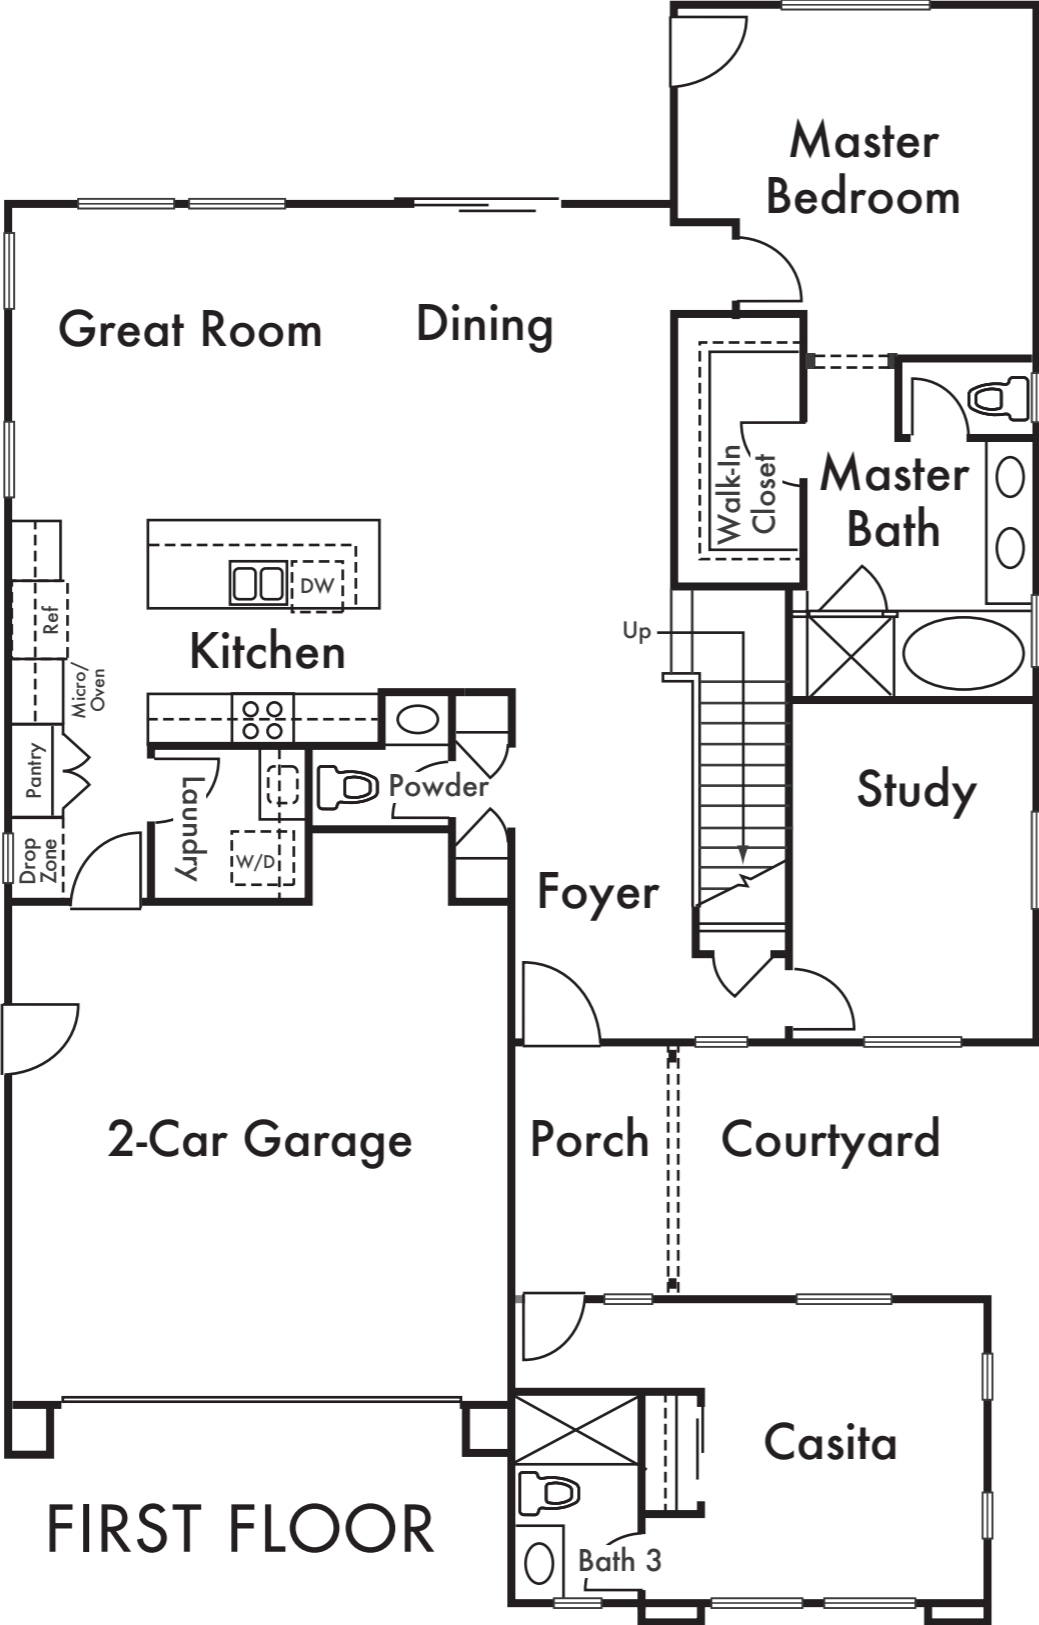

SYCAMORE

Preliminary

RESIDENCE 4

Approx. 2,600 Sq Ft
4 Bed
3.5 Bath
Including Casita with Full Bath
Loft and Study

SECOND FLOOR

*Floorplan depicts modeled Elevation B. Please refer to plans for other elevations.