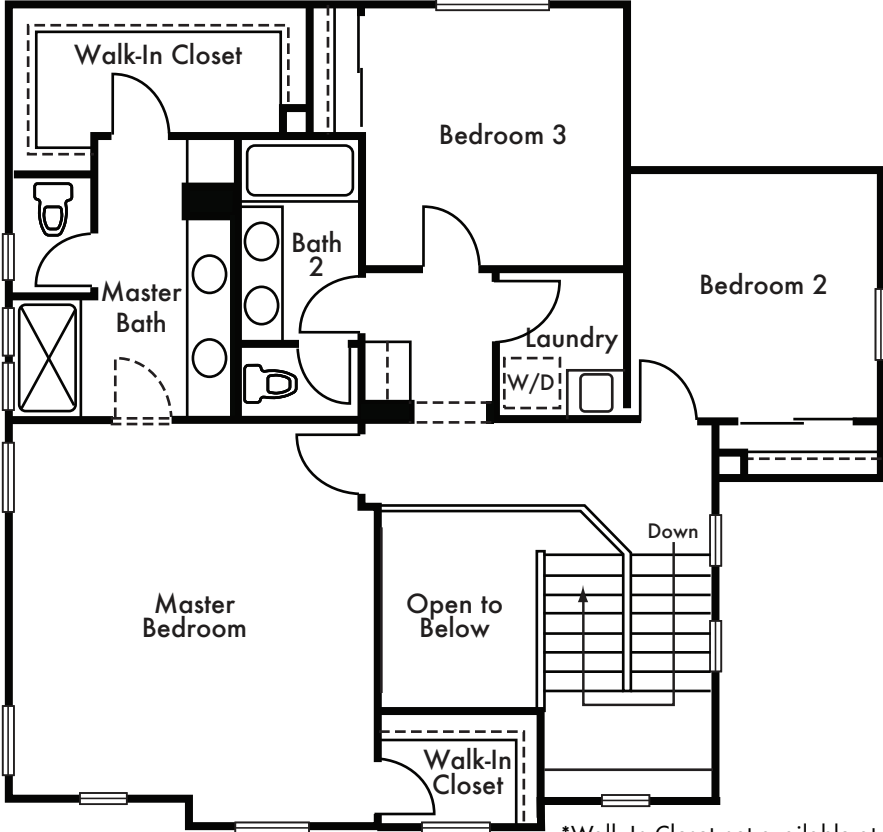

ALTA

RESIDENCE 1X

Approx. 1,978 Sq. Ft.

3 Bedrooms

2.5 Baths

First Floor

Second Floor

*Walk-In Closet not available at all elevations.

Floorplan depicts Elevation B - Farmhouse. Please refer to plans for other elevations.