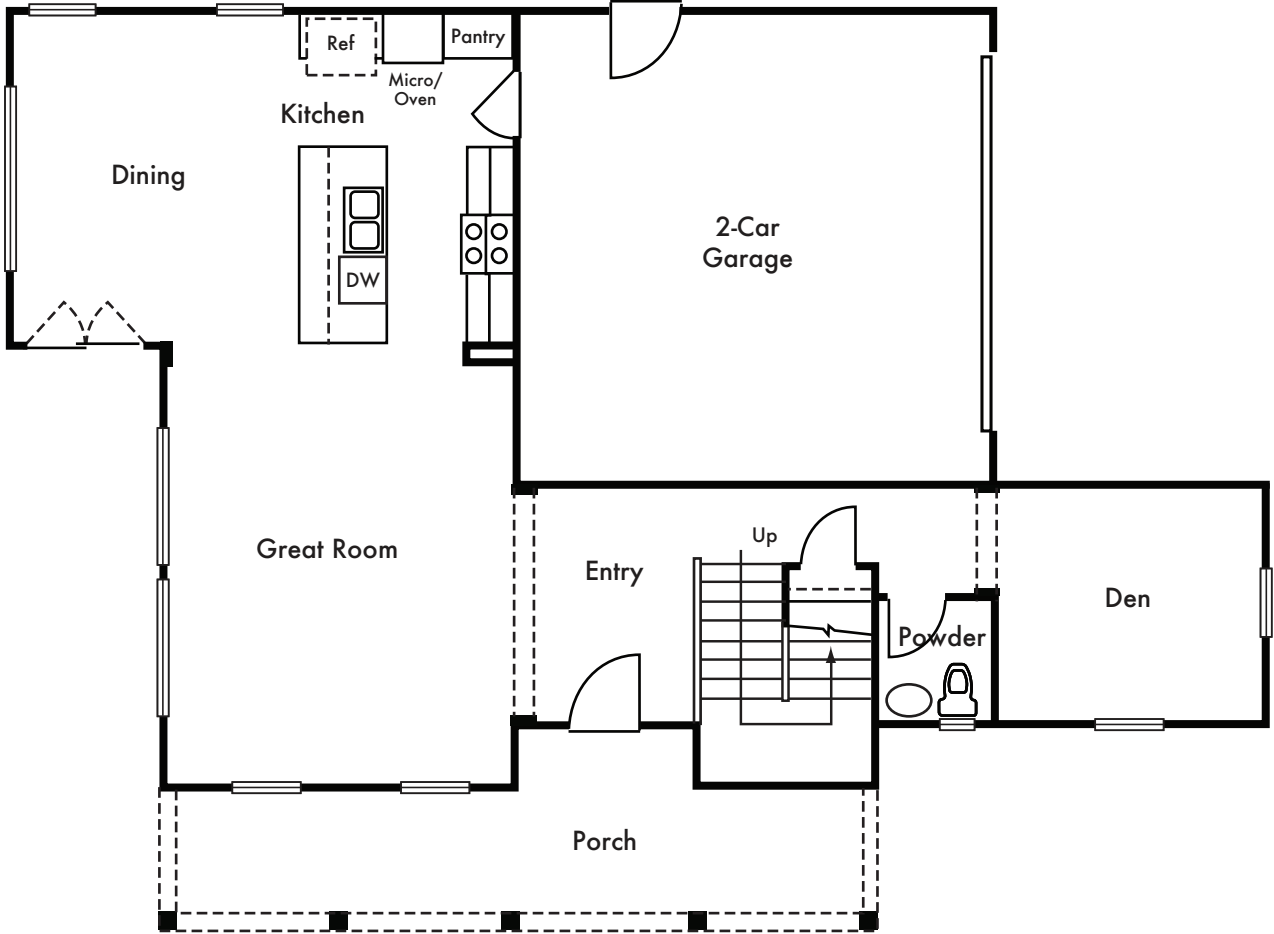

ALTA

RESIDENCE 1X

Approx. 1,978 Sq. Ft.

3 Bedrooms

2.5 Baths

First Floor

Second Floor

*Walk-In Closet not available at all elevations.

Floorplan depicts Elevation B - Farmhouse. Please refer to plans for other elevations.