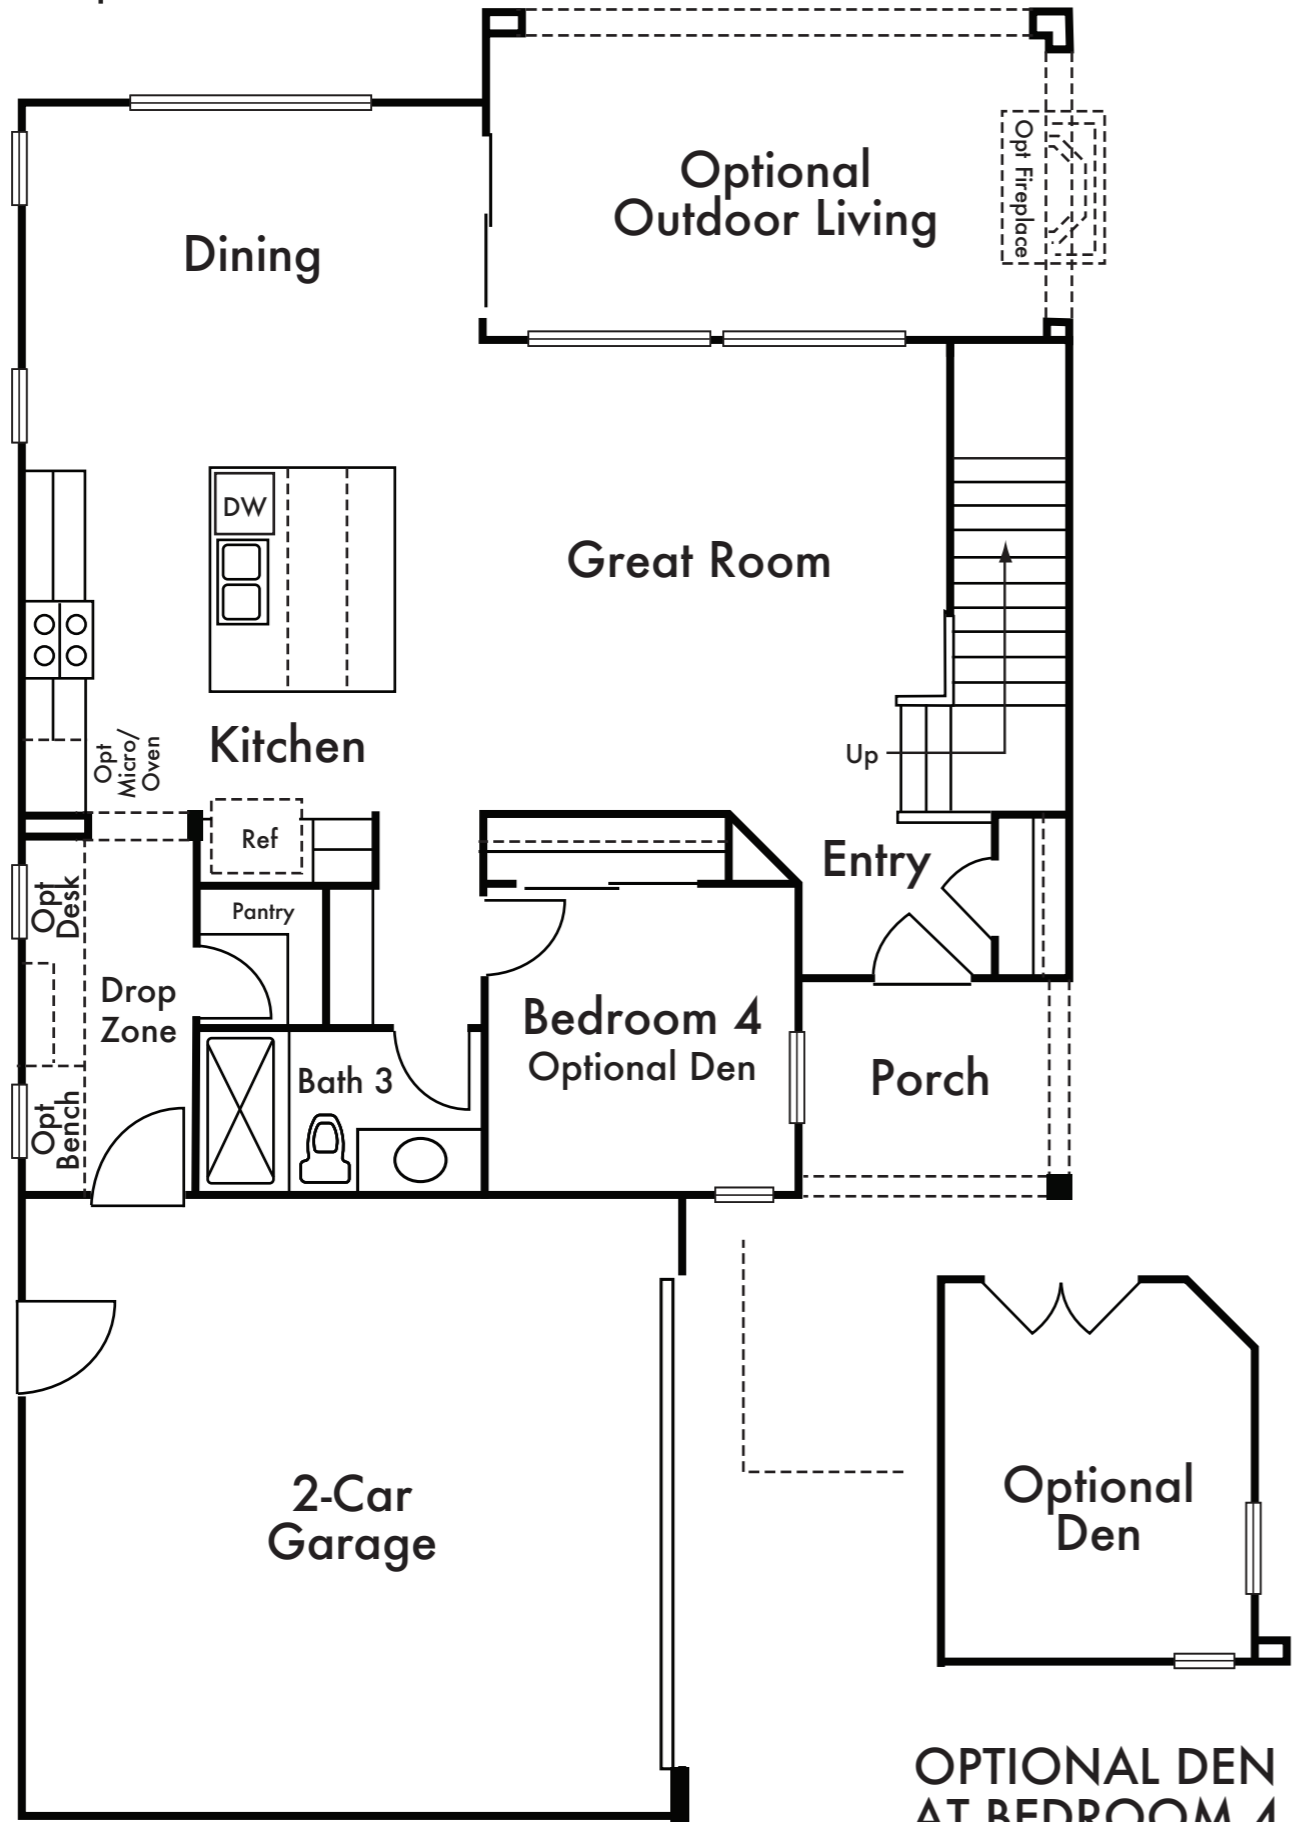

ALTA

RESIDENCE 4

Approx. 2,350 Sq Ft

4 Bed

3 Bath

FIRST FLOOR

SECOND FLOOR

*Floorplan depicts modeled elevation C. Please refer to plans for other elevations.