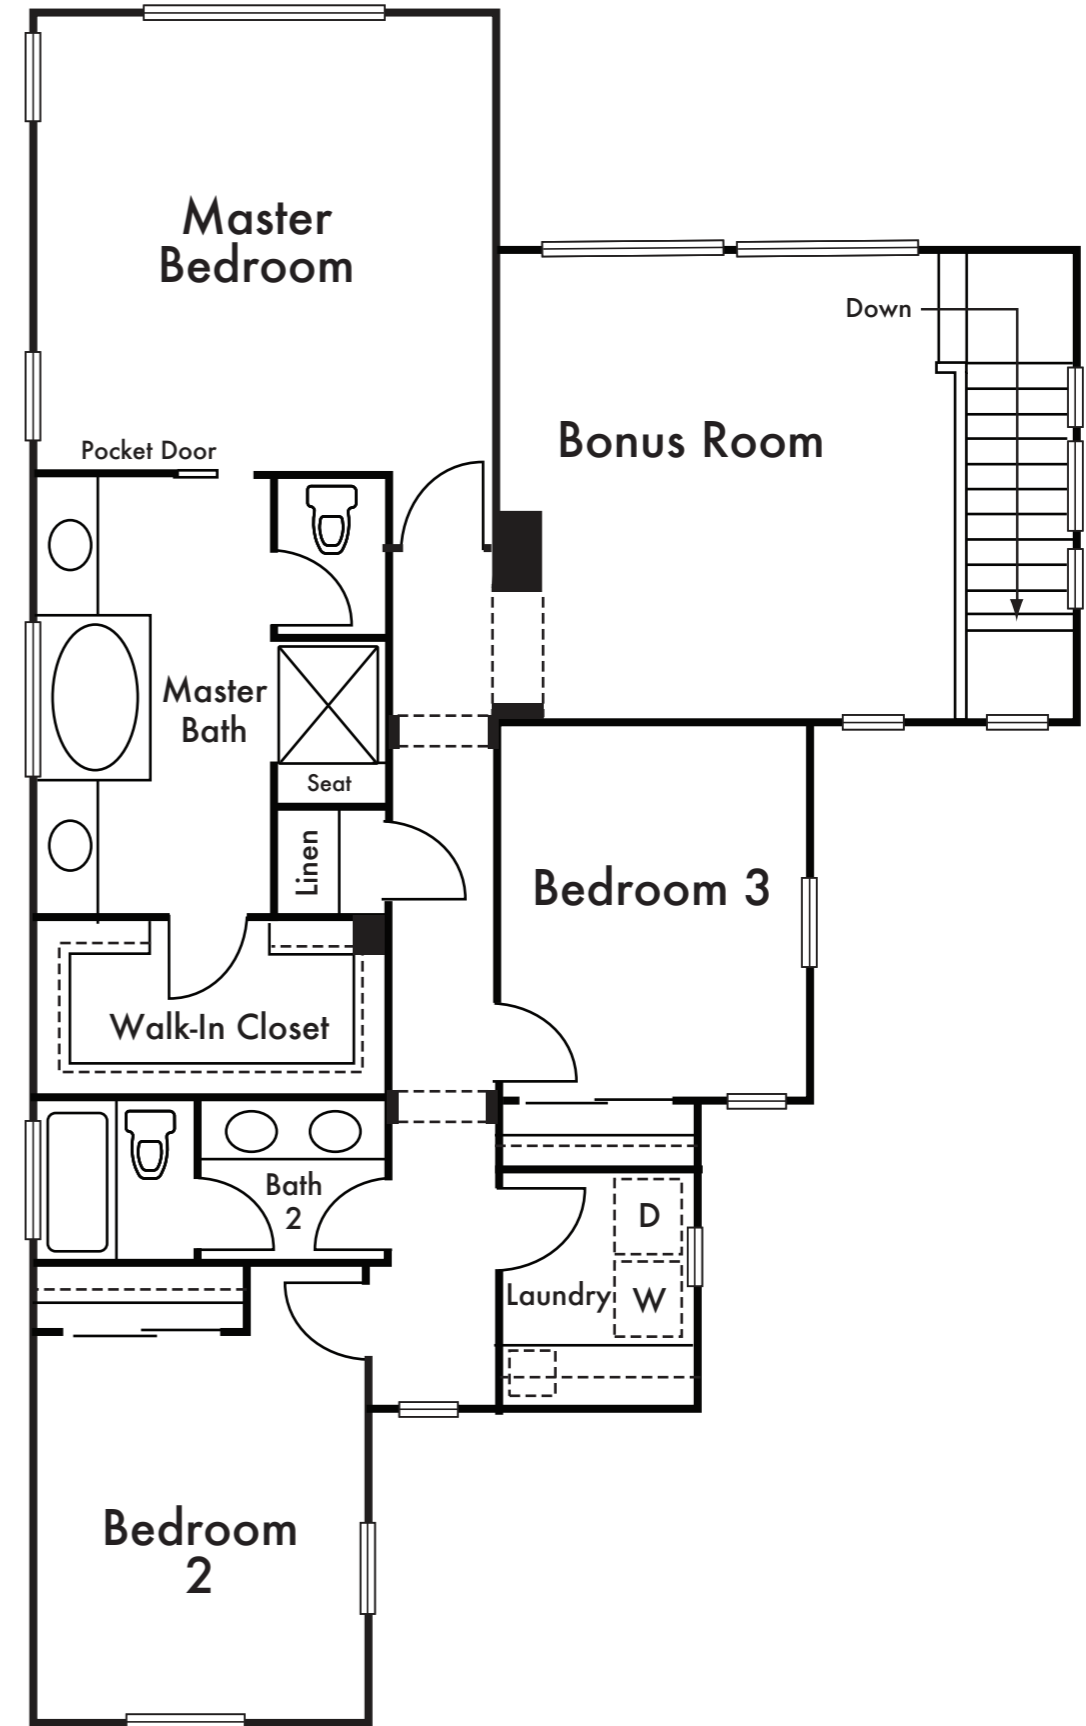

ALTA

RESIDENCE 4

Approx. 2,350 Sq Ft

4 Bed

3 Bath

FIRST FLOOR

SECOND FLOOR

*Floorplan depicts modeled elevation C. Please refer to plans for other elevations.