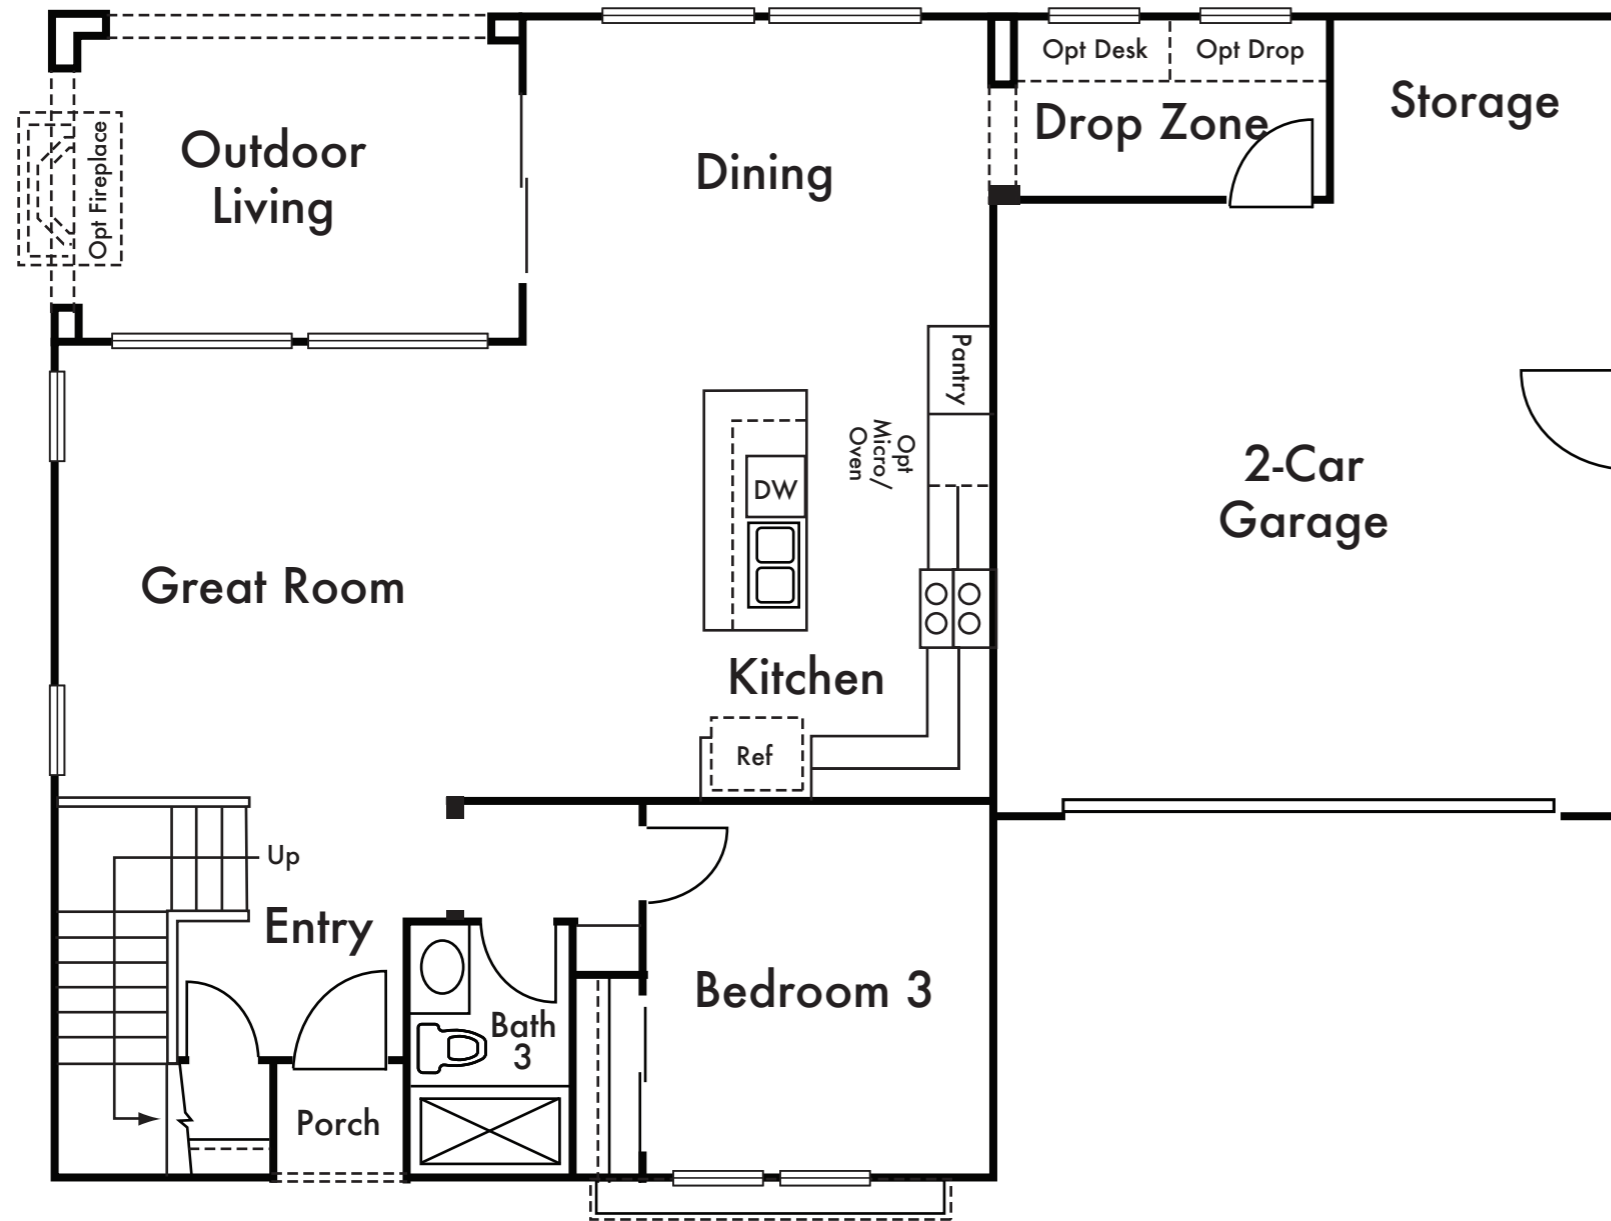

ALTA

RESIDENCE 3

Approx. 2,150 Sq Ft

3 Bed

3 Bath

FIRST FLOOR

OPTIONAL BEDROOM 4 AT BONUS ROOM

SECOND FLOOR

*Floorplan depicts modeled elevation A. Please refer to plans for other elevations.