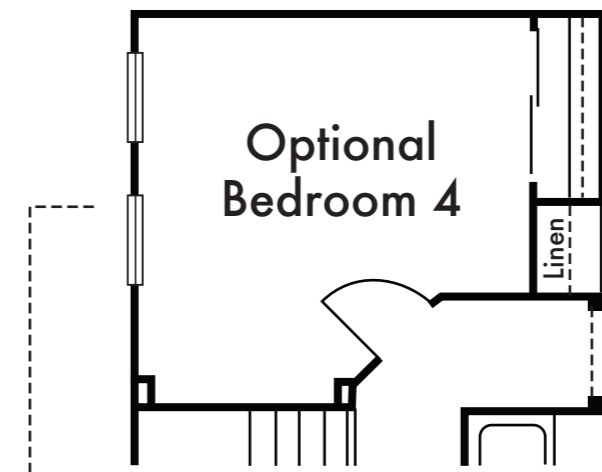

ALTA

RESIDENCE 3

Approx. 2,150 Sq Ft

3 Bed

3 Bath

FIRST FLOOR

OPTIONAL BEDROOM 4 AT BONUS ROOM

SECOND FLOOR

*Floorplan depicts modeled elevation A. Please refer to plans for other elevations.