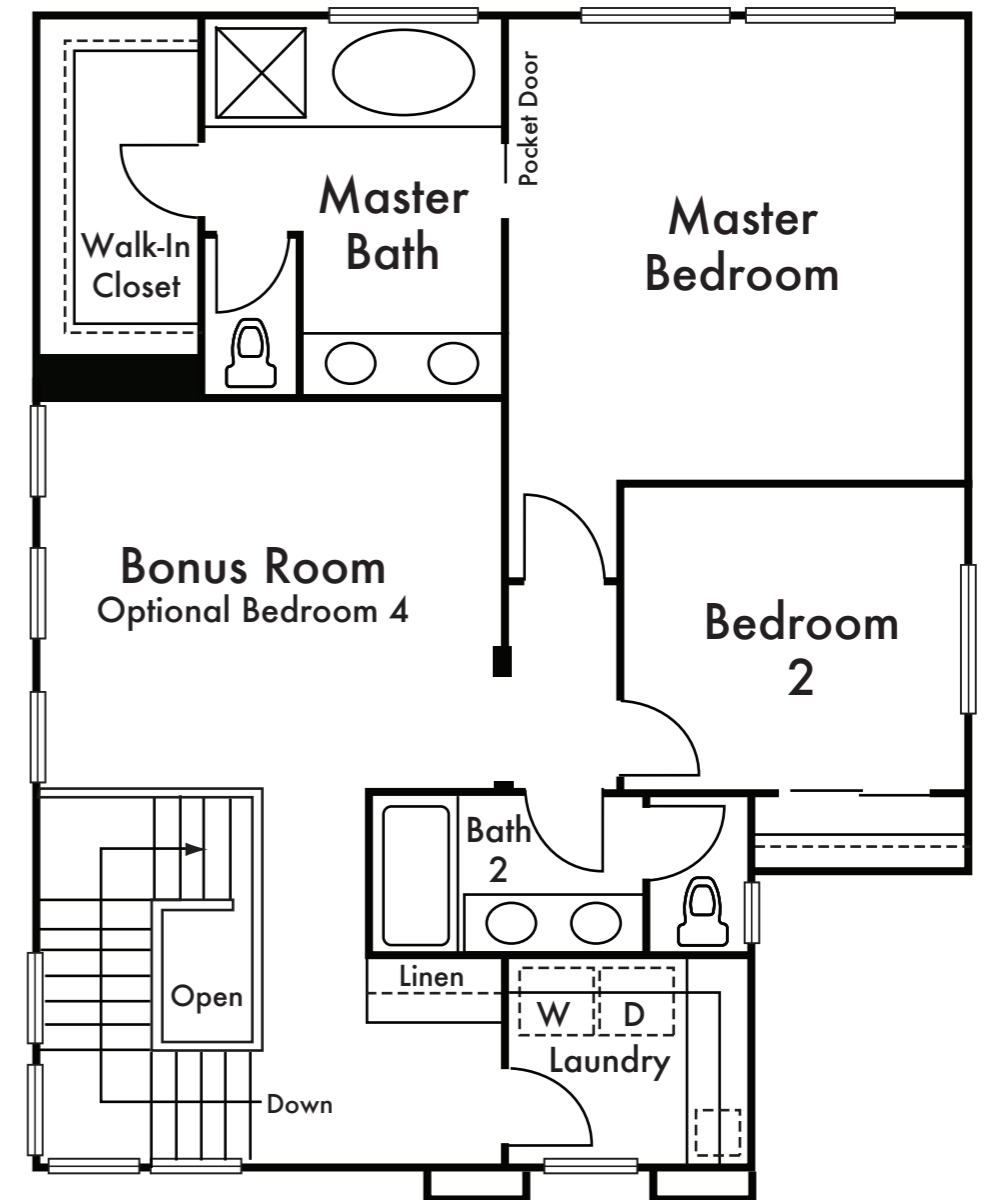

ALTA

RESIDENCE 3

Approx. 2,150 Sq Ft

3 Bed

3 Bath

FIRST FLOOR

OPTIONAL BEDROOM 4 AT BONUS ROOM

SECOND FLOOR

*Floorplan depicts modeled elevation A. Please refer to plans for other elevations.