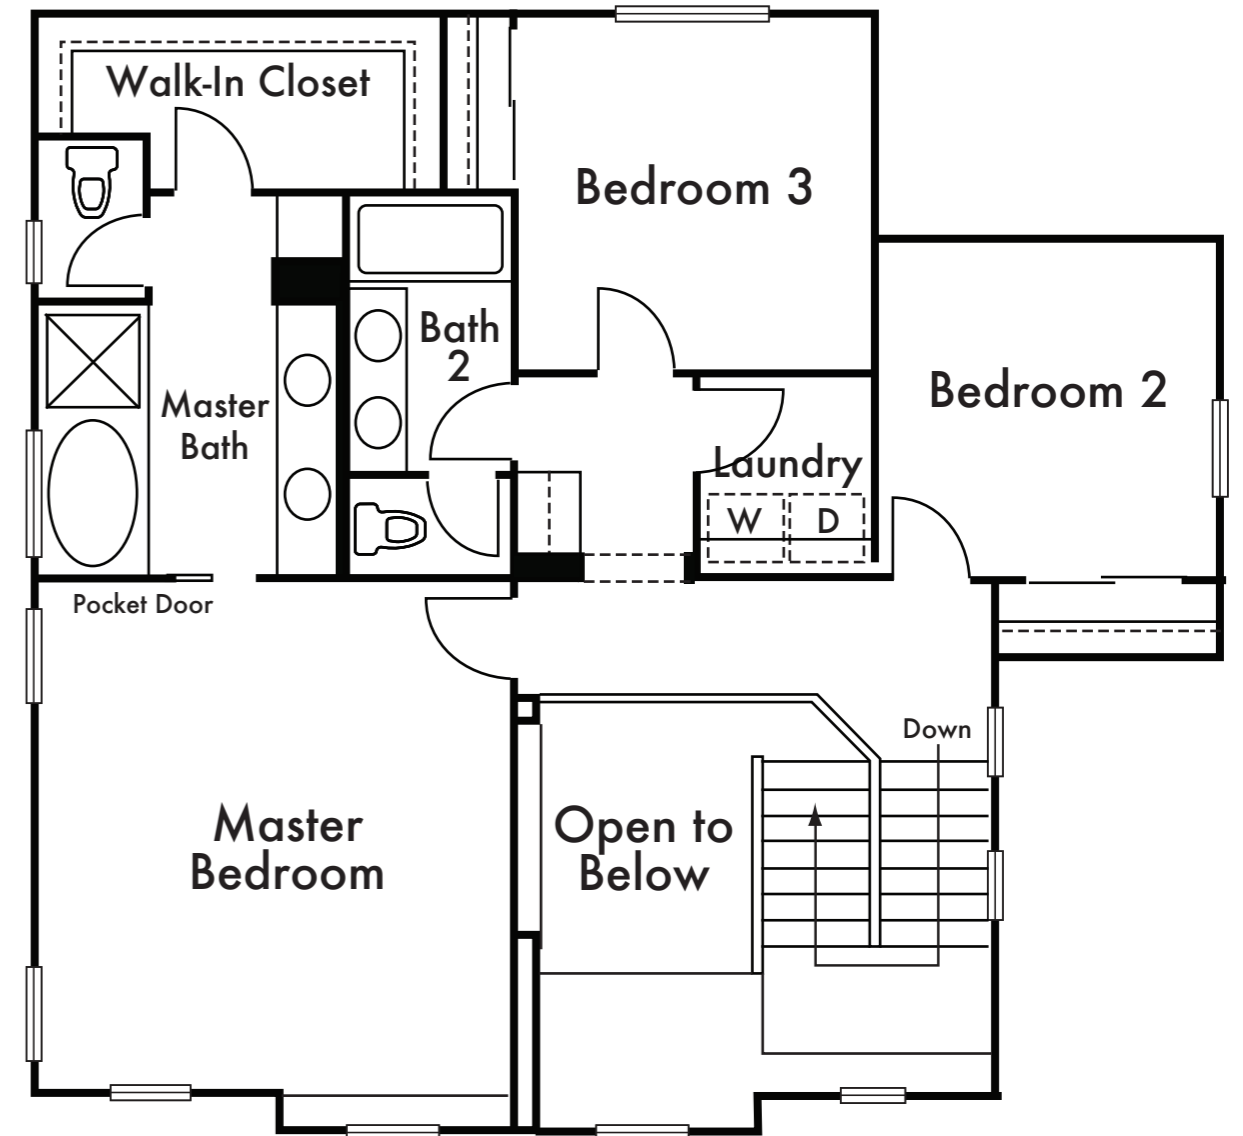

ALTA

RESIDENCE 2

Approx. 1,969 Sq Ft

3 Bed

2.5 Bath

FIRST FLOOR

SECOND FLOOR

*Floorplan depicts modeled elevation B. Please refer to plans for other elevations.