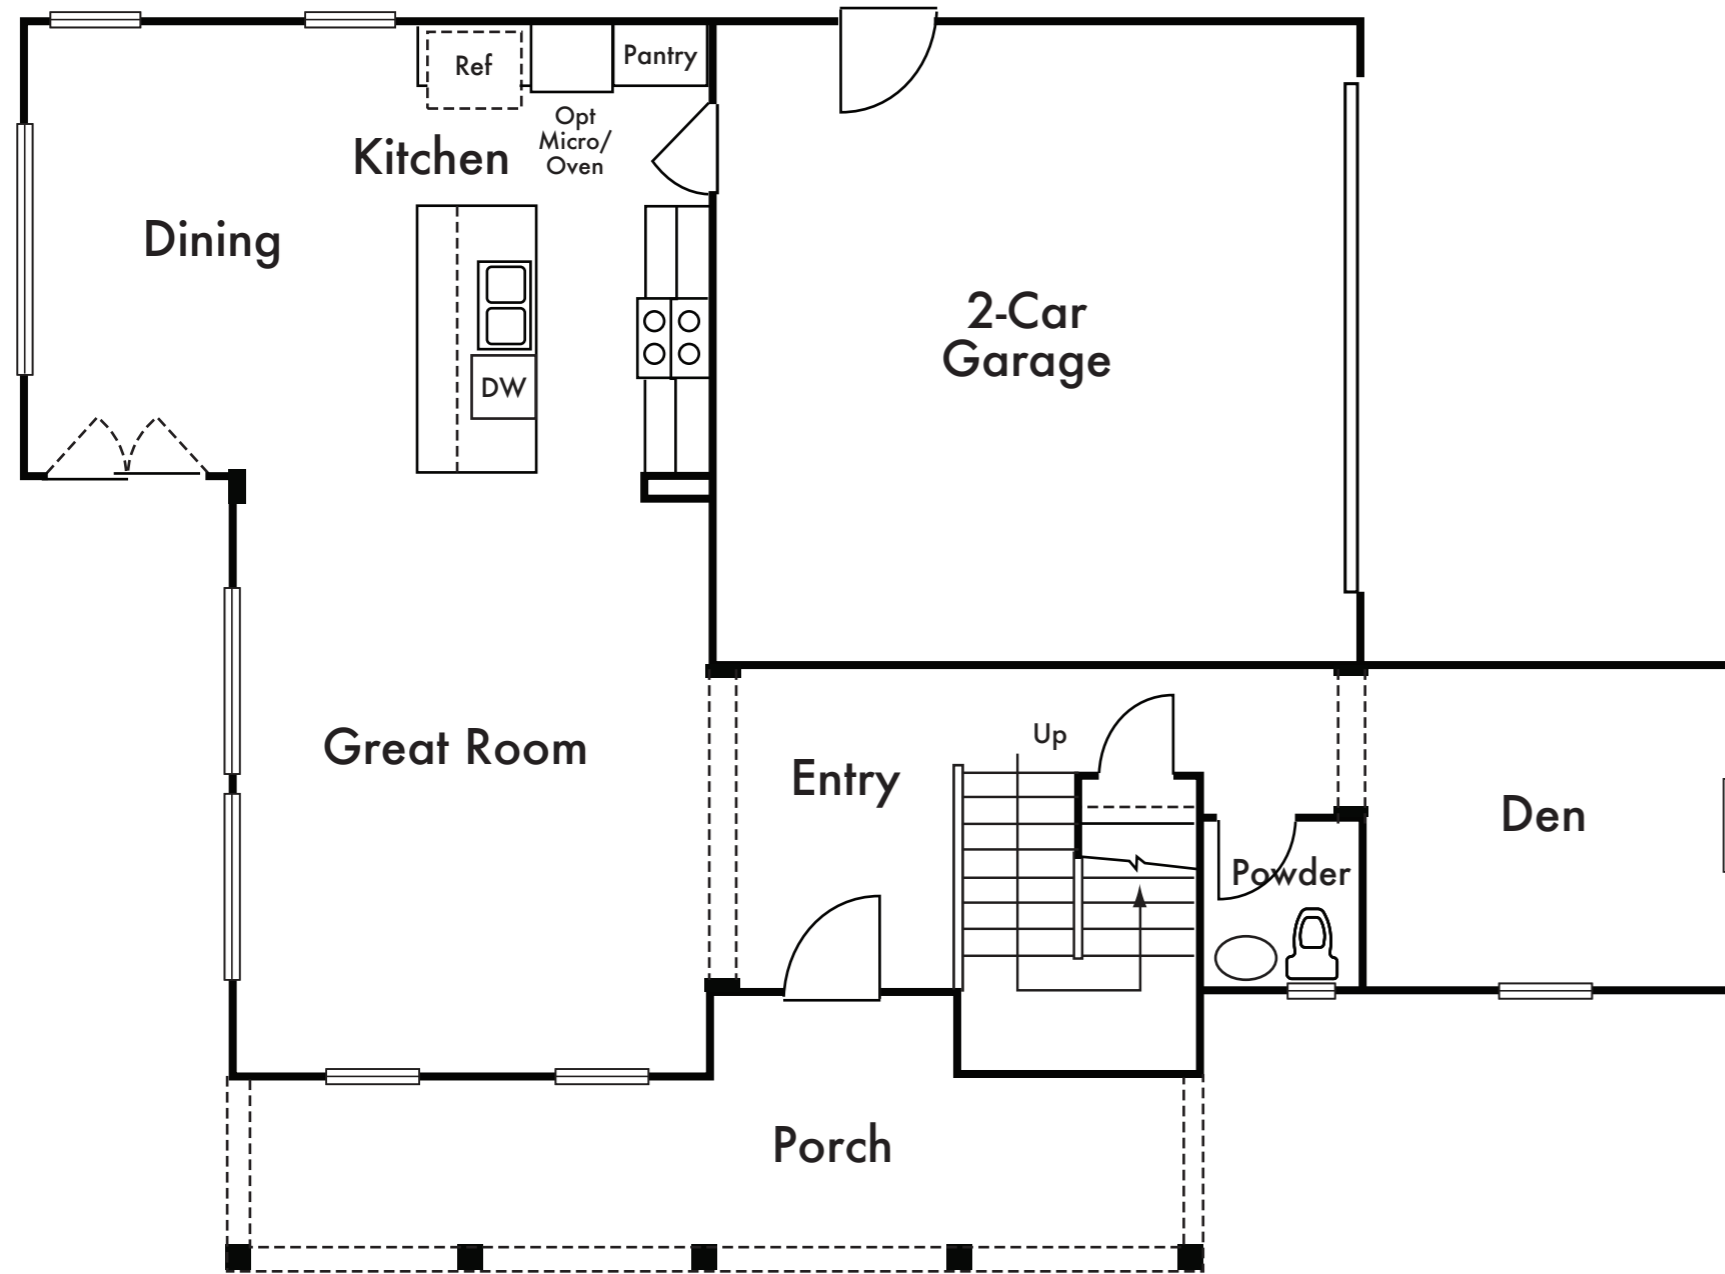

ALTA

RESIDENCE 2

Approx. 1,969 Sq Ft

3 Bed

2.5 Bath

FIRST FLOOR

SECOND FLOOR

*Floorplan depicts modeled elevation B. Please refer to plans for other elevations.