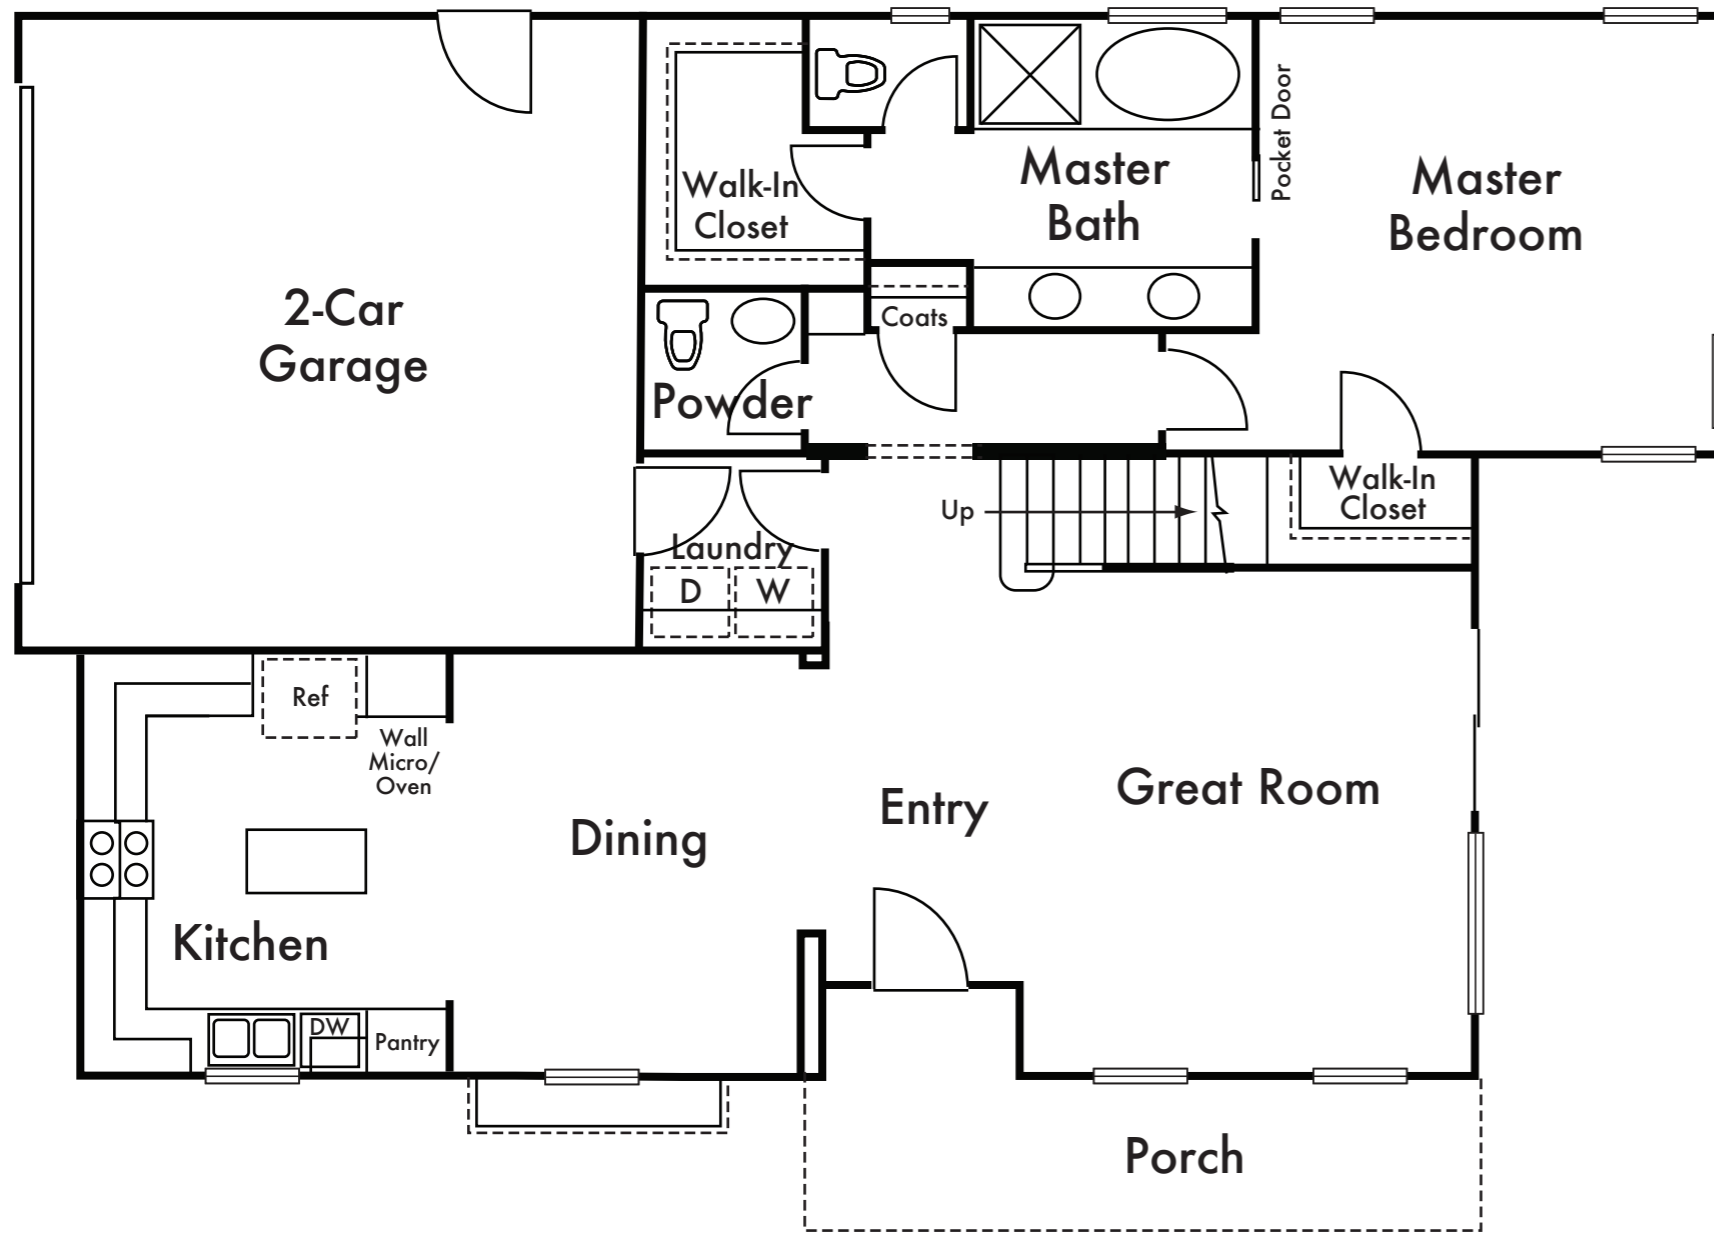

ALTA

RESIDENCE 1

Approx. 2,027 Sq Ft

3 Bed

2.5 Bath

FIRST FLOOR

SECOND FLOOR

OPTIONAL BEDROOM 4 AT LOFT

*Floorplan depicts modeled elevation D. Please refer to plans for other elevations.