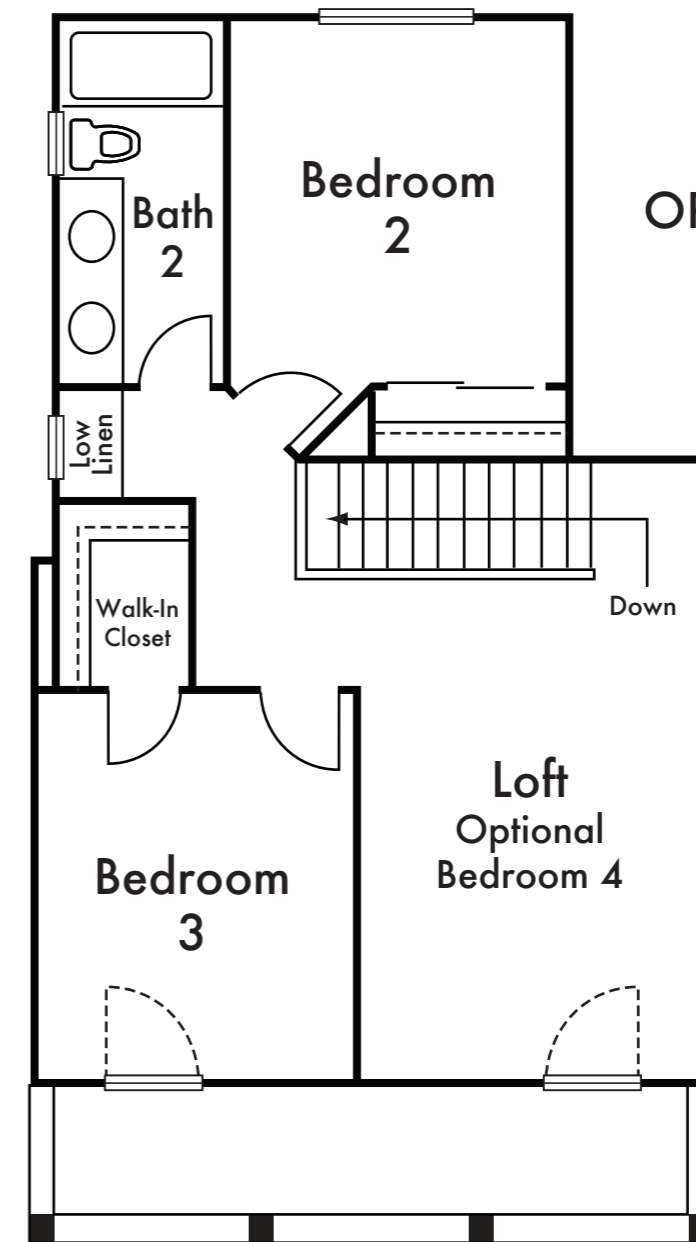

ALTA

RESIDENCE 1

Approx. 2,027 Sq Ft

3 Bed

2.5 Bath

FIRST FLOOR

SECOND FLOOR

OPTIONAL BEDROOM 4 AT LOFT

*Floorplan depicts modeled elevation D. Please refer to plans for other elevations.