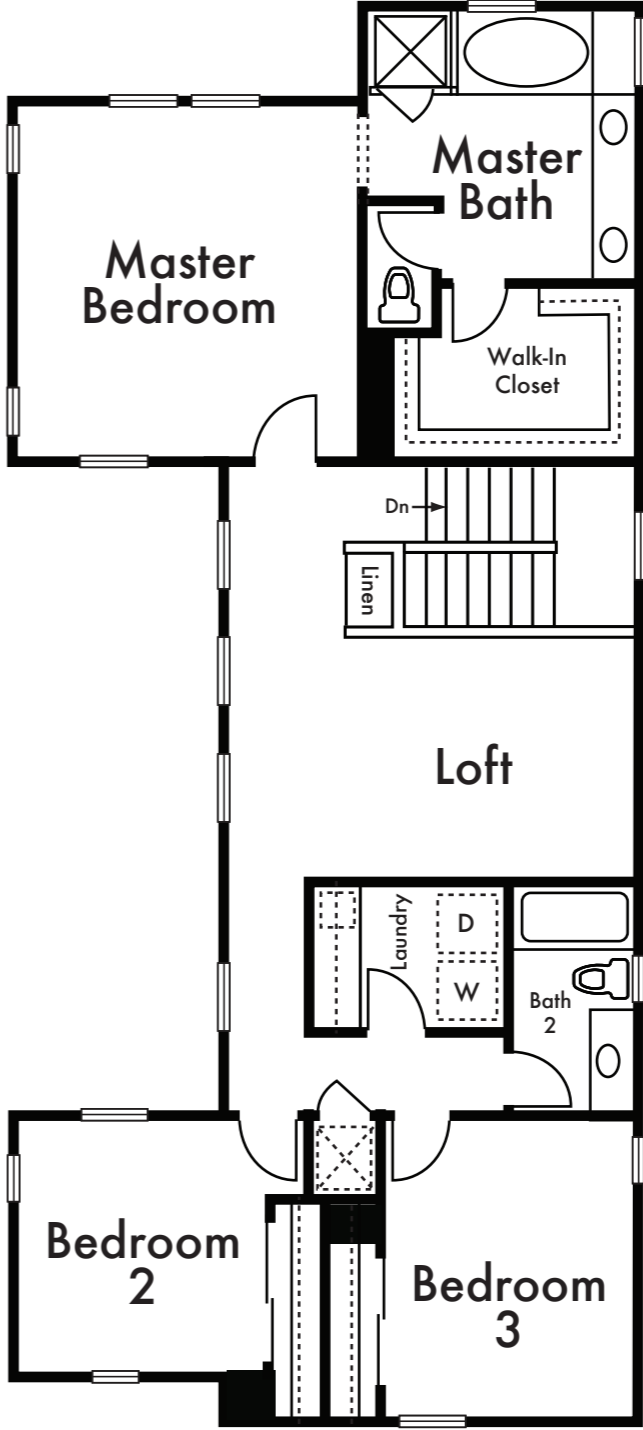

SAVANNAH II

THE ARDSLEY

Approx. 2,324 Sq Ft
4 Bed
3 Bath

FIRST FLOOR

SECOND FLOOR

*Floorplan depicts Craftsman Elevation. Please refer to plans for other elevations.