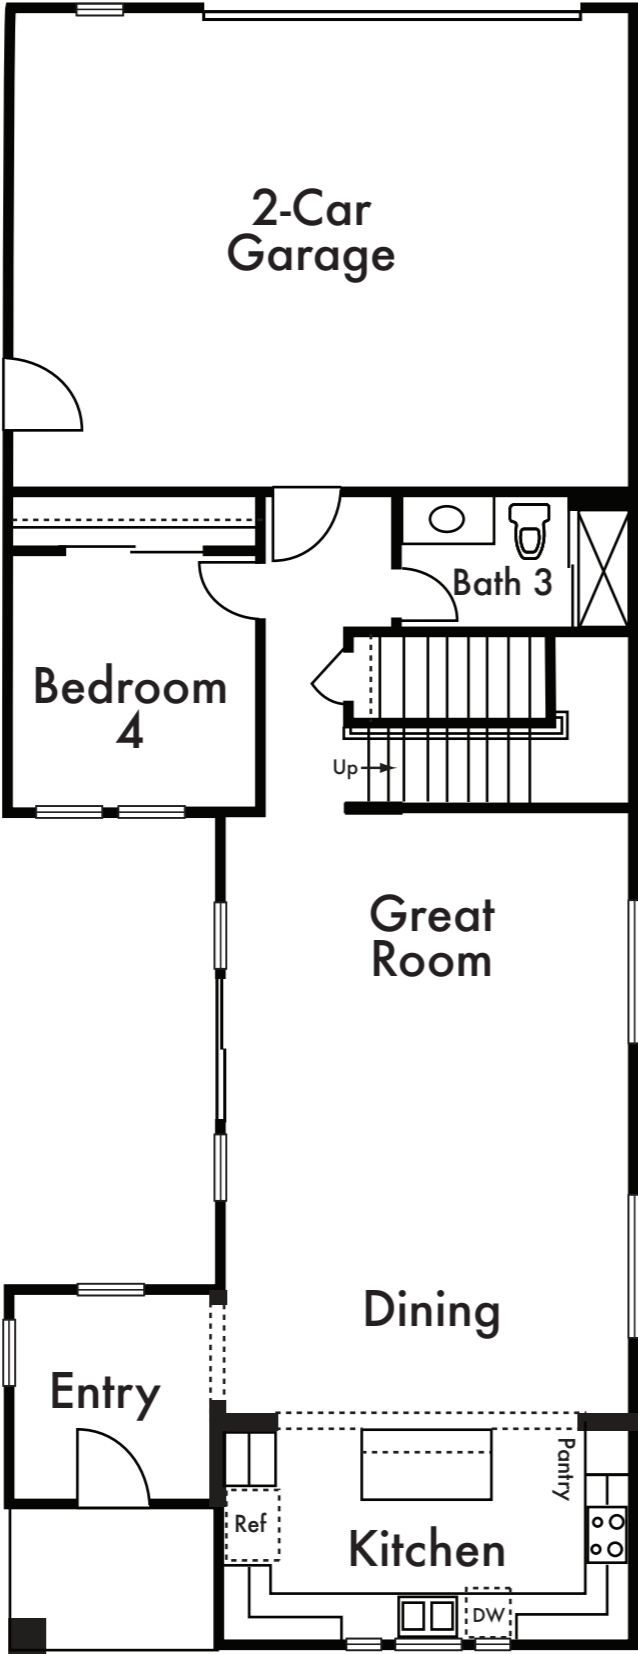

SAVANNAH II

THE ARDSLEY

Approx. 2,324 Sq Ft
4 Bed
3 Bath

FIRST FLOOR

SECOND FLOOR

*Floorplan depicts Craftsman Elevation. Please refer to plans for other elevations.