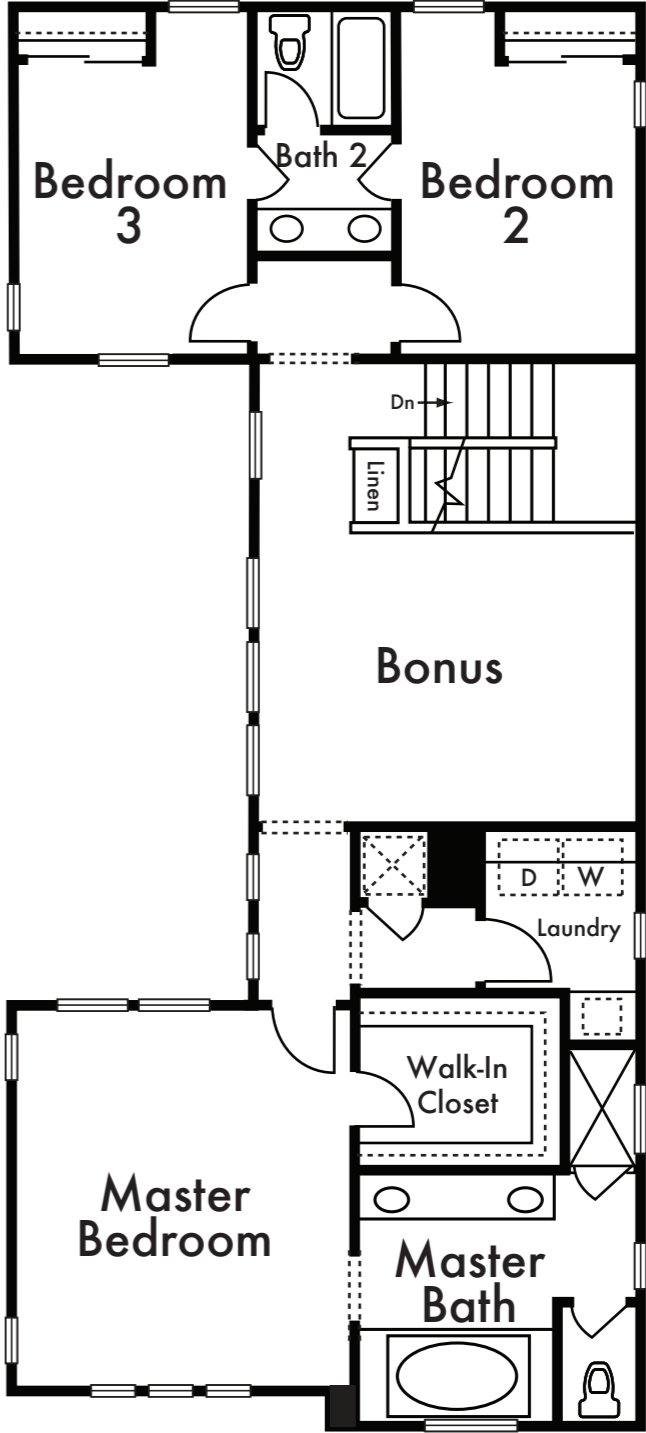

SAVANNAH II

THE EDGEMERE

Approx. 2,274 Sq Ft

4 Bed

3 Bath

FIRST FLOOR

Optional Entry

SECOND FLOOR

*Floorplan depicts Italiante Elevation. Please refer to plans for other elevations.