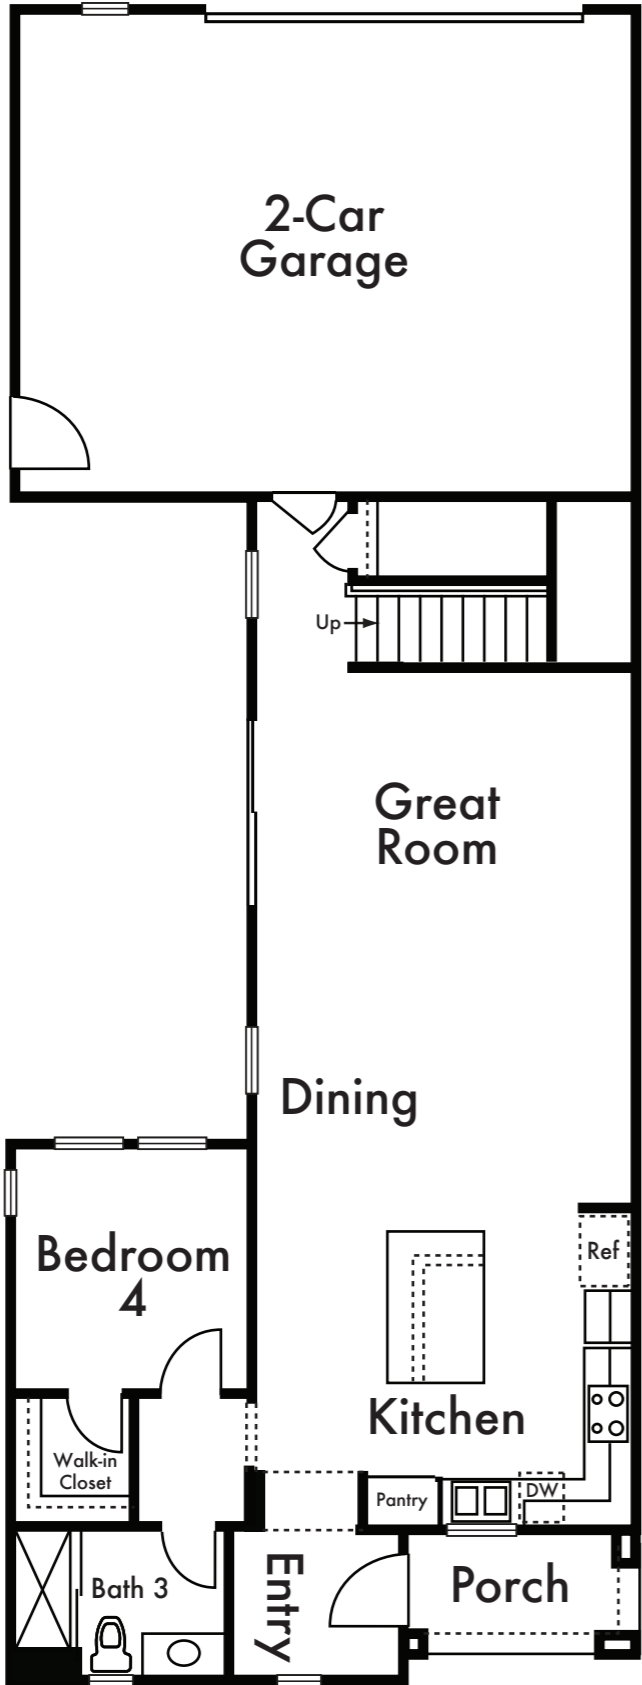

SAVANNAH II

THE EDGEMERE

Approx. 2,274 Sq Ft

4 Bed

3 Bath

FIRST FLOOR

Optional Entry

SECOND FLOOR

*Floorplan depicts Italiante Elevation. Please refer to plans for other elevations.