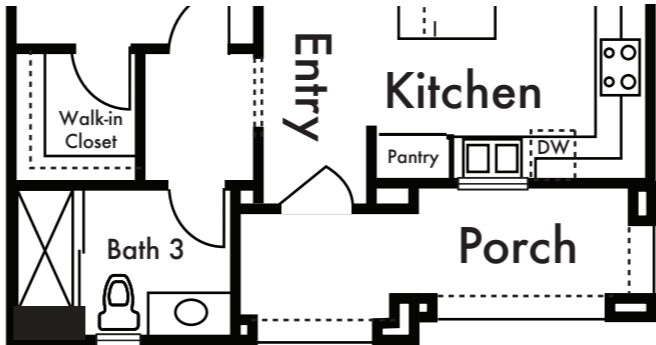

SAVANNAH II

THE EDGEMERE

Approx. 2,274 Sq Ft

4 Bed

3 Bath

FIRST FLOOR

Optional Entry

SECOND FLOOR

*Floorplan depicts Italiante Elevation. Please refer to plans for other elevations.