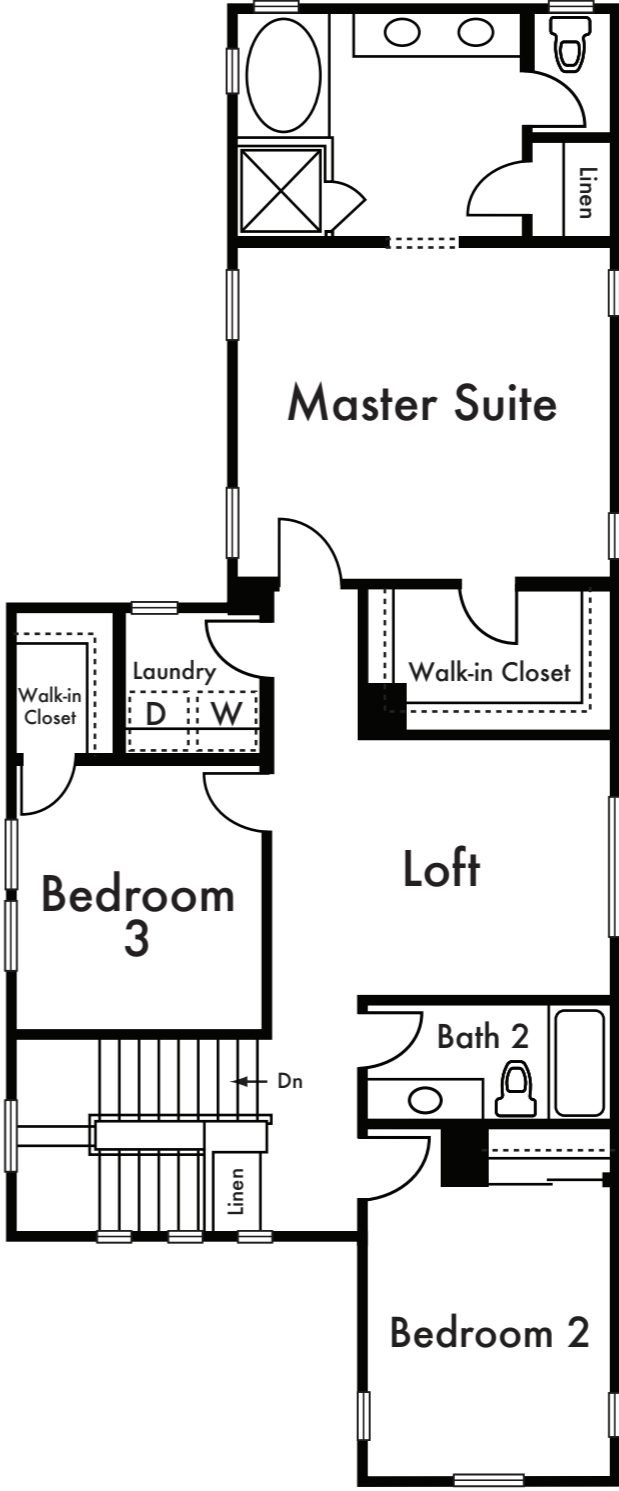

# SAVANNAH II

## THE BELFORD

Approx. 2,132 Sq Ft  
4 Bed  
2.5 Bath

FIRST FLOOR

SECOND FLOOR

\*Floorplan depicts Farmhouse Elevation. Please refer to plans for other elevations.