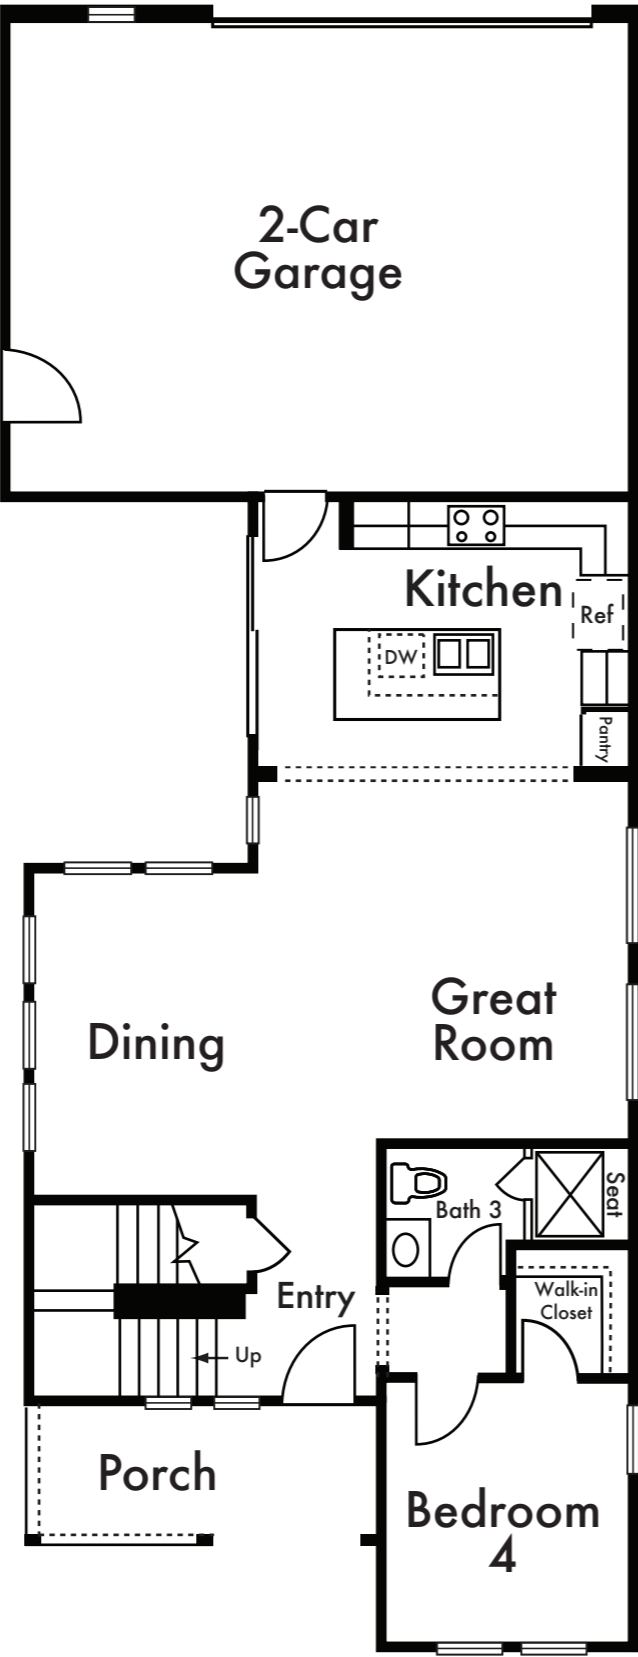

# SAVANNAH II

## THE BELFORD

Approx. 2,132 Sq Ft  
4 Bed  
2.5 Bath

FIRST FLOOR

SECOND FLOOR

\*Floorplan depicts Farmhouse Elevation. Please refer to plans for other elevations.