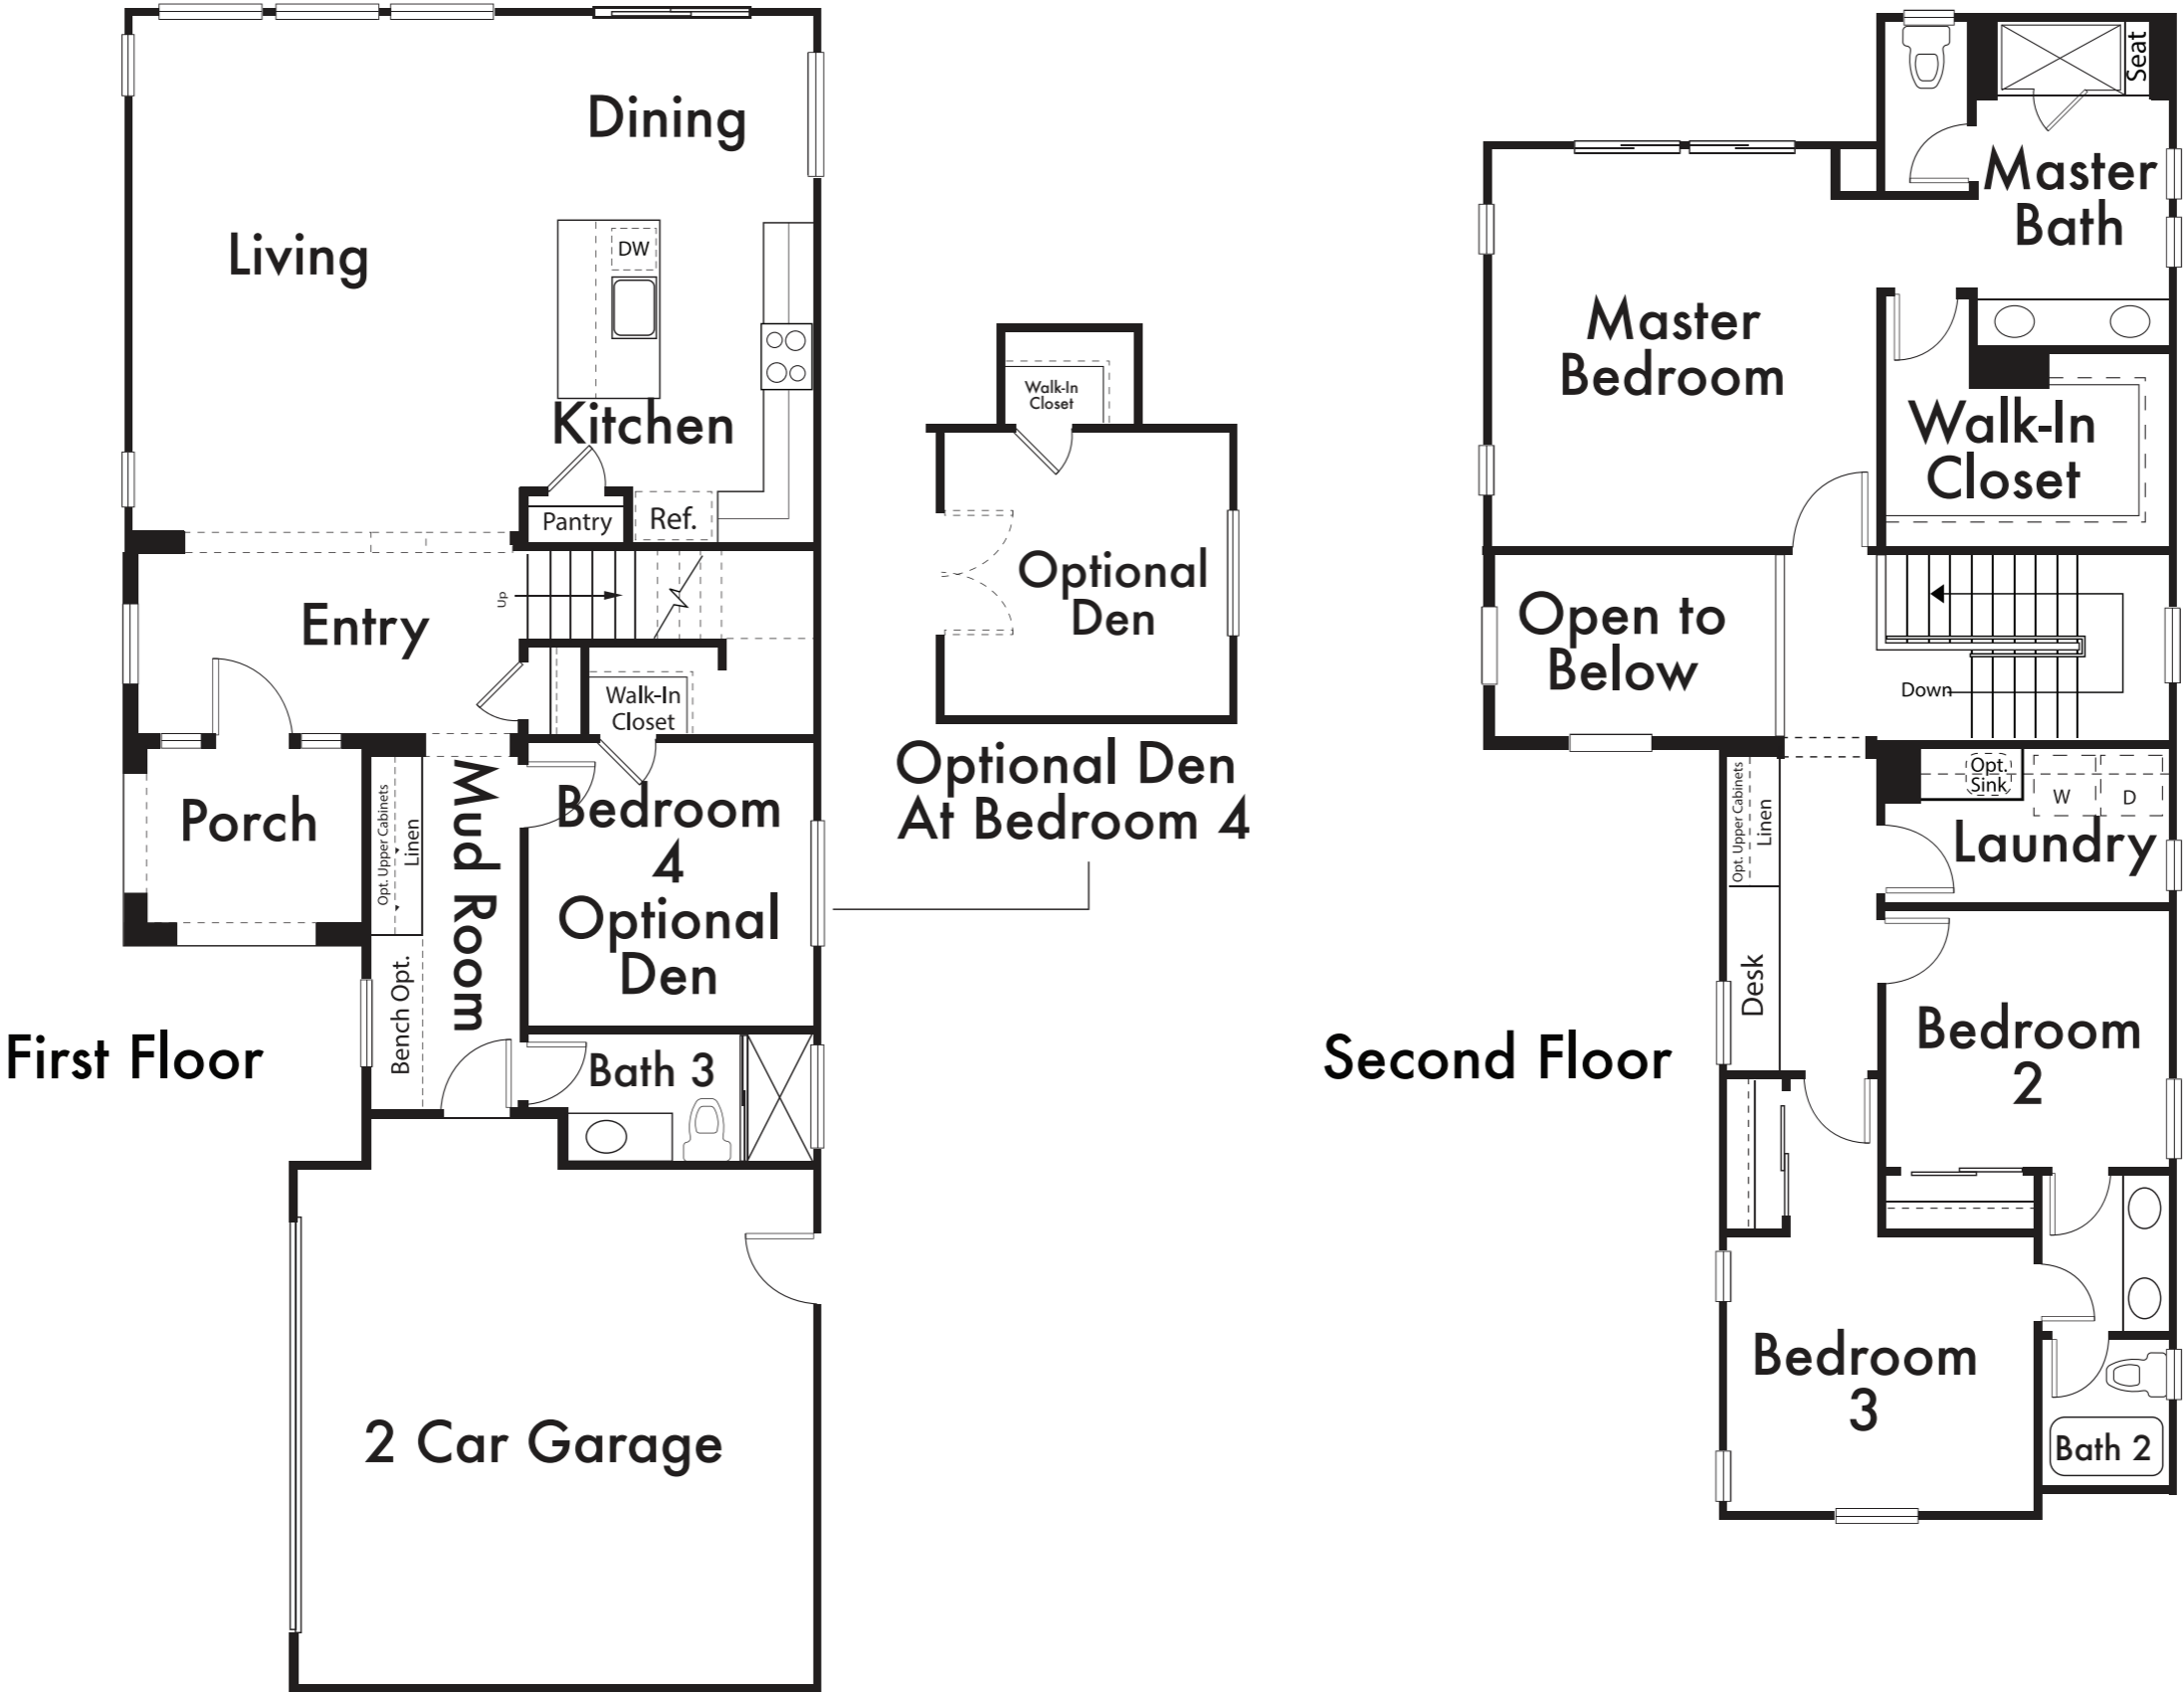

ENTRADA

RESIDENCE 3

Approx. 2,148 Sq Ft
4 Bed
3 Bath

*Floorplan depicts modeled elevation B. Please refer to plans for other elevations.