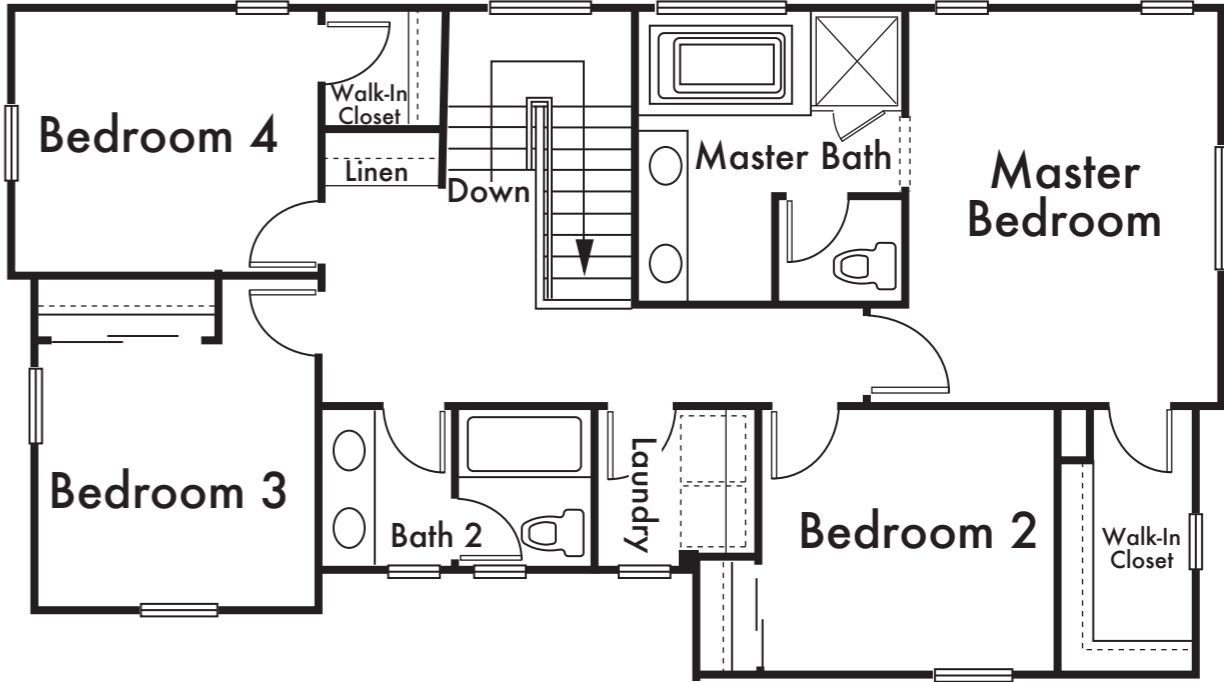

CENTRA

RESIDENCE 3

Approx. 1,783 Sq Ft
4 Bed
2.5 Bath

FIRST FLOOR

SECOND FLOOR

*Floorplan depicts modeled elevation B. Please refer to plans for other elevations.