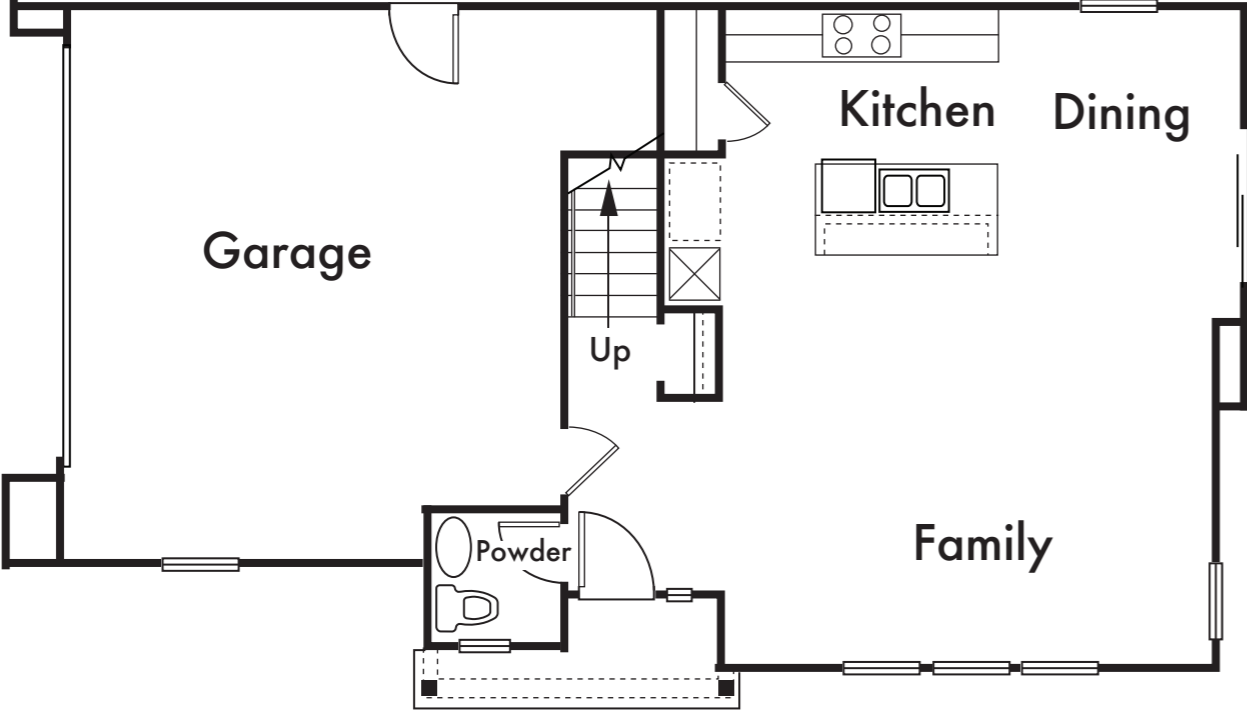

CENTRA

RESIDENCE 3

Approx. 1,783 Sq Ft
4 Bed
2.5 Bath

FIRST FLOOR

SECOND FLOOR

*Floorplan depicts modeled elevation B. Please refer to plans for other elevations.