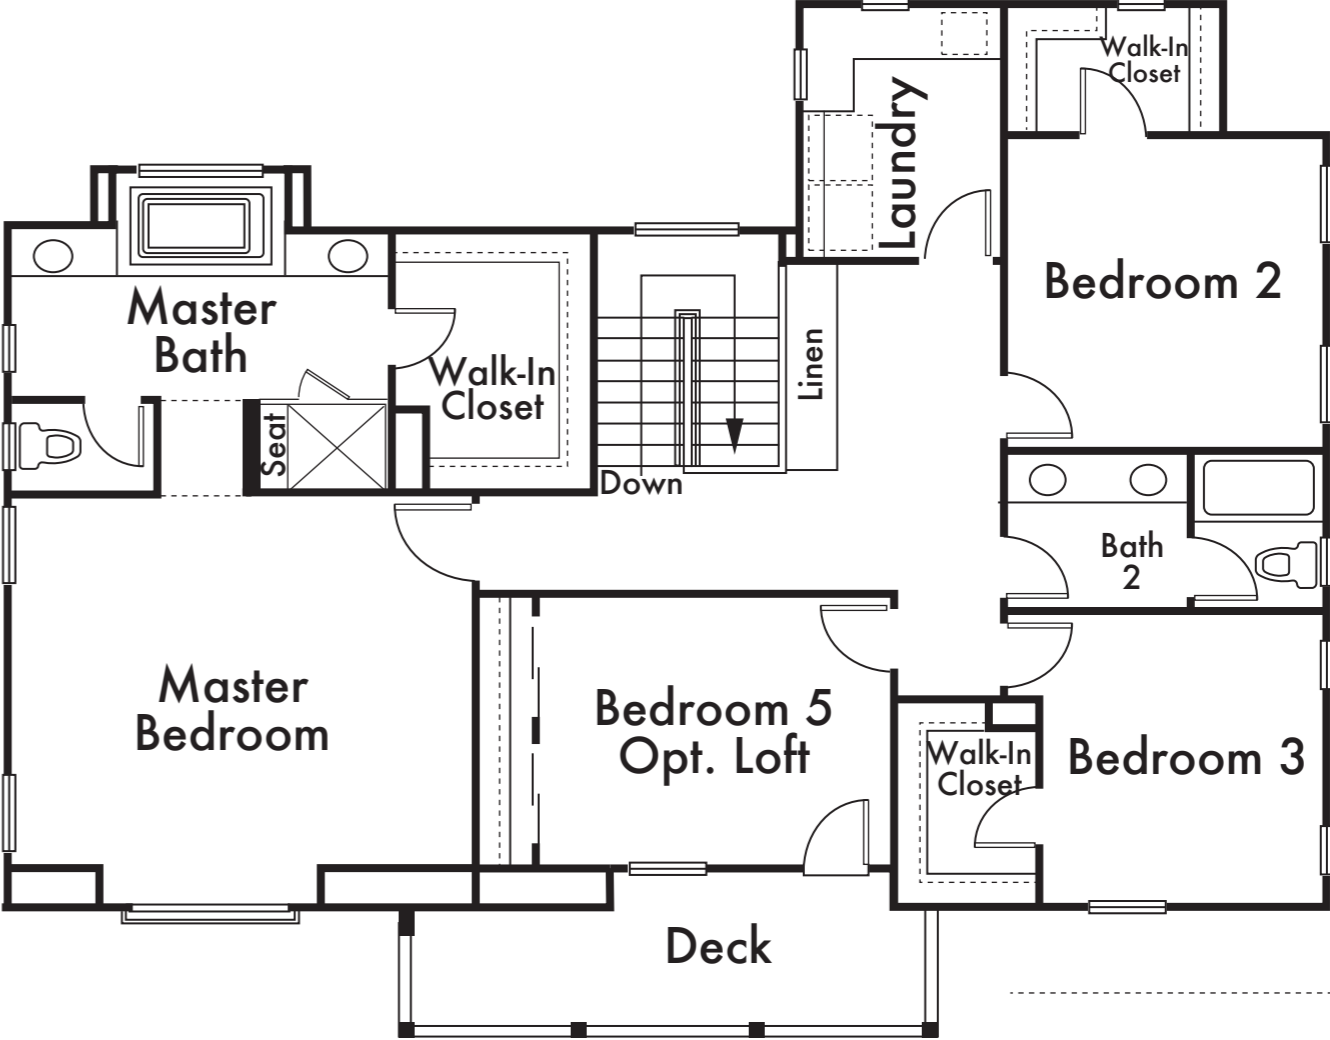

CENTRA

RESIDENCE 2

Approx. 2,616 Sq Ft
5 Bed
3.5 Bath

FIRST FLOOR

OPT. LOFT AT BEDROOM 5

SECOND FLOOR

*Floorplan depicts modeled elevation A. Please refer to plans for other elevations.