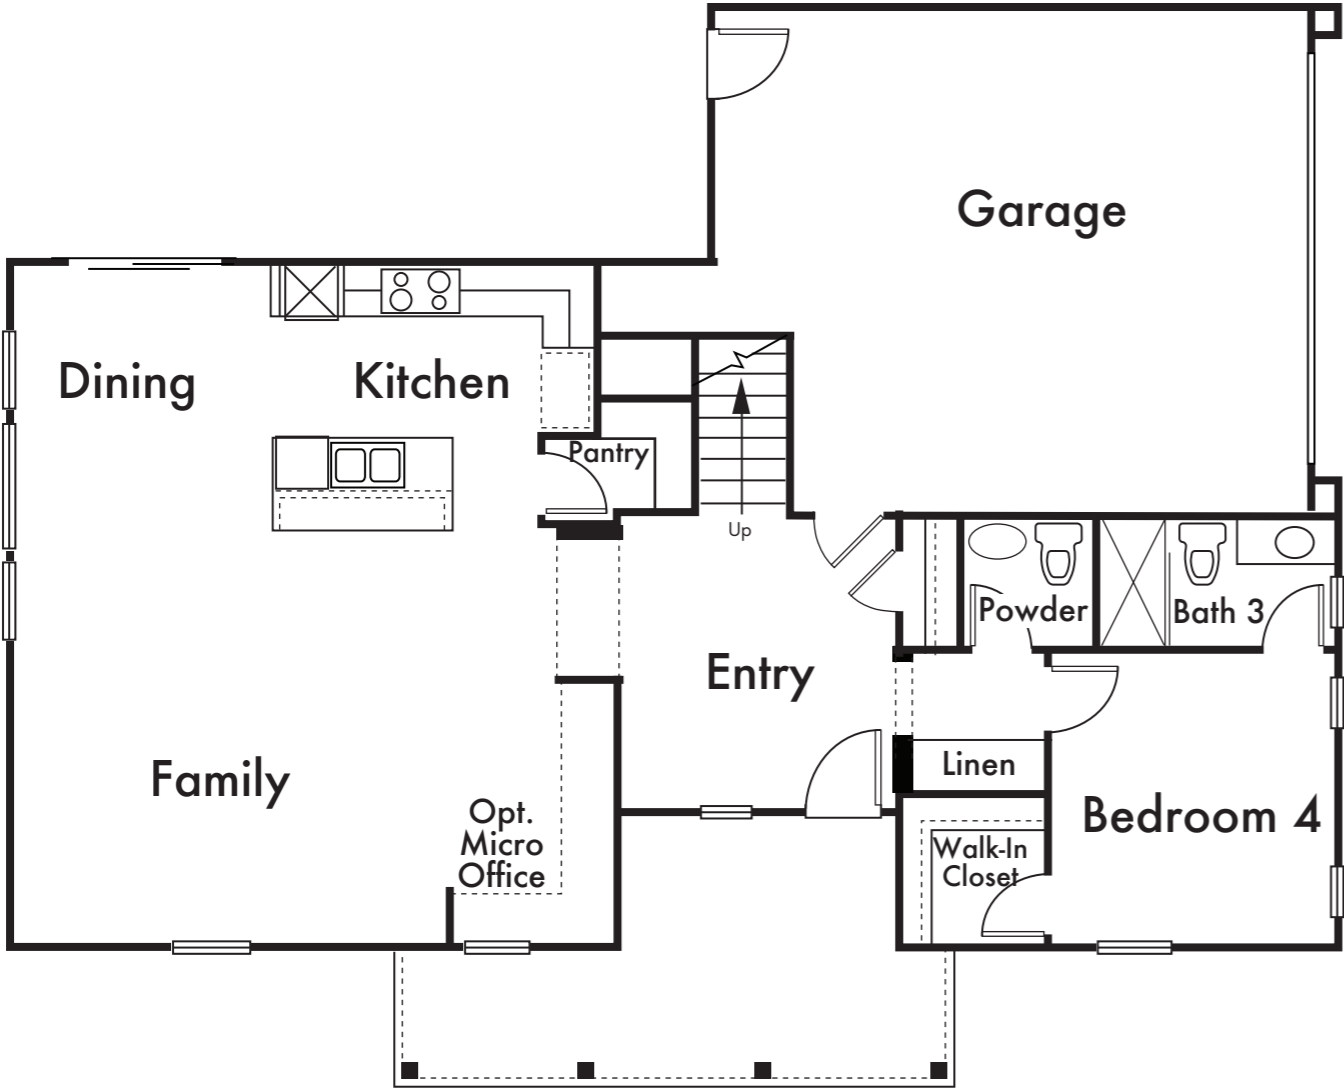

CENTRA

RESIDENCE 2

Approx. 2,616 Sq Ft
5 Bed
3.5 Bath

FIRST FLOOR

OPT. LOFT AT BEDROOM 5

SECOND FLOOR

*Floorplan depicts modeled elevation A. Please refer to plans for other elevations.