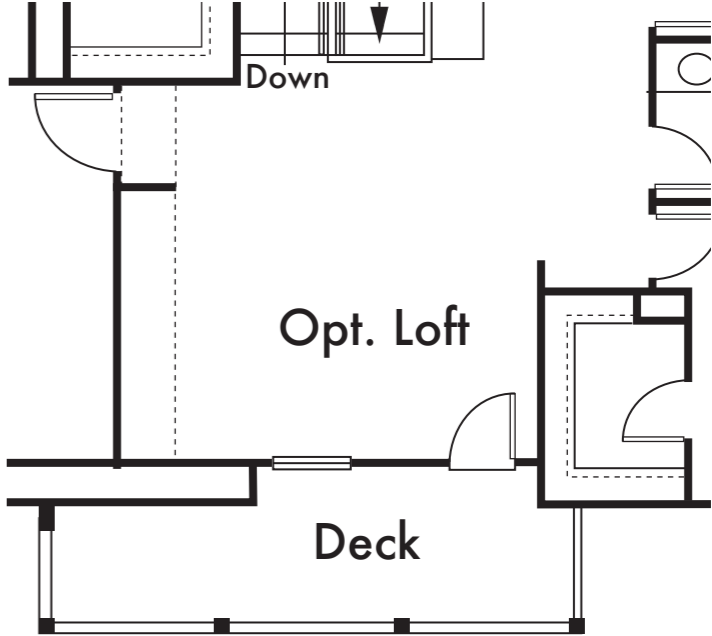

CENTRA

RESIDENCE 2

Approx. 2,616 Sq Ft
5 Bed
3.5 Bath

FIRST FLOOR

OPT. LOFT AT BEDROOM 5

SECOND FLOOR

*Floorplan depicts modeled elevation A. Please refer to plans for other elevations.