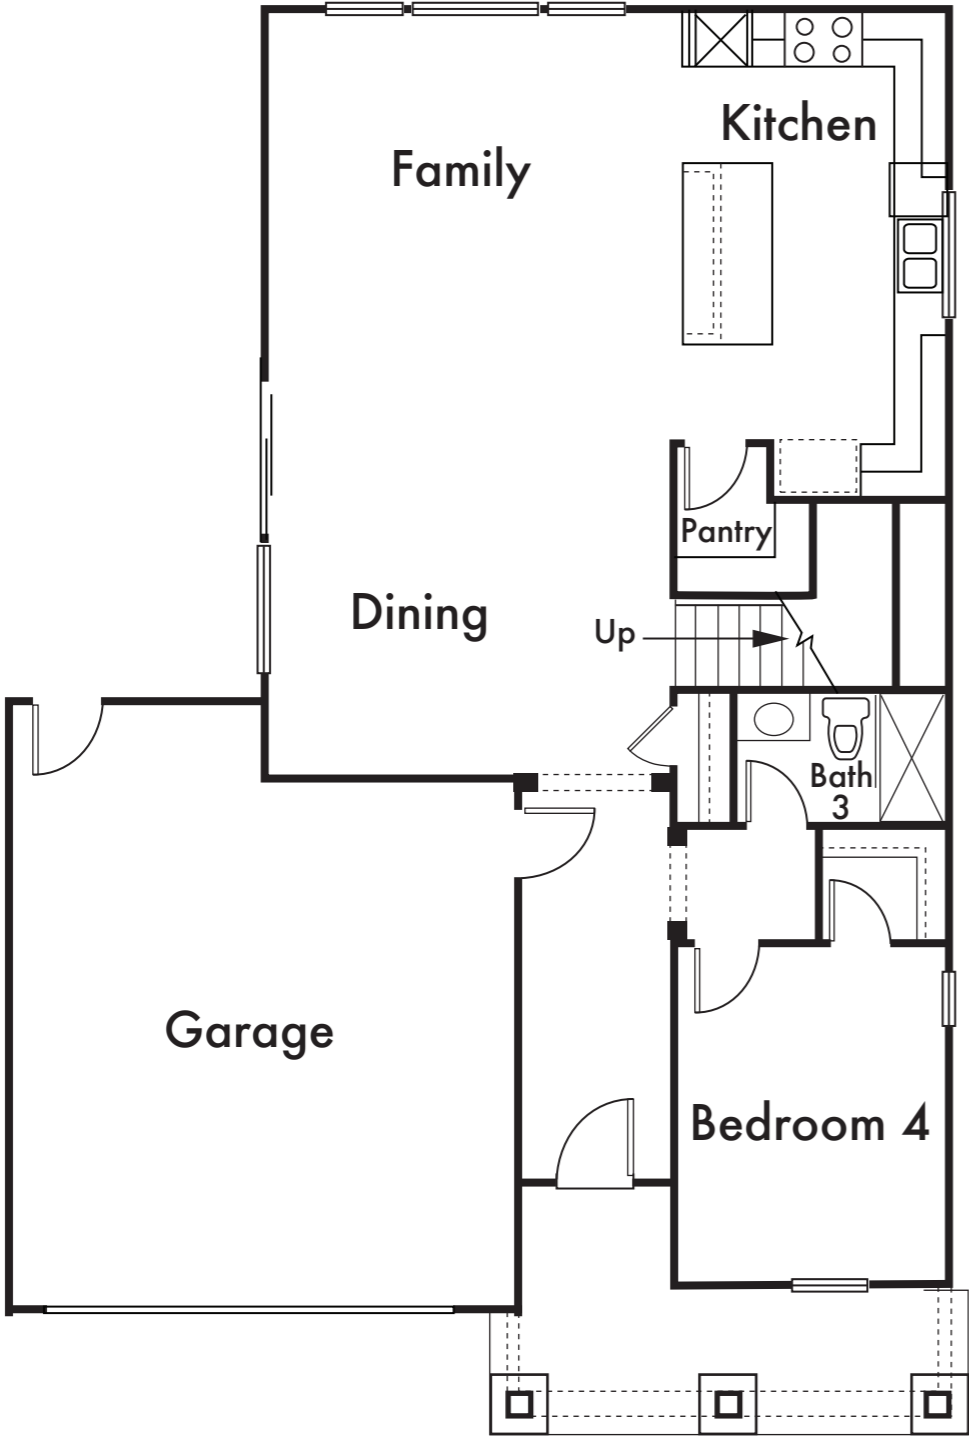

CENTRA

RESIDENCE 1

Approx. 2,439 Sq Ft
4 Bed
3 Bath

FIRST FLOOR

OPT. BEDROOM 5 AT LOFT

SECOND FLOOR

*Floorplan depicts modeled elevation D. Please refer to plans for other elevations.