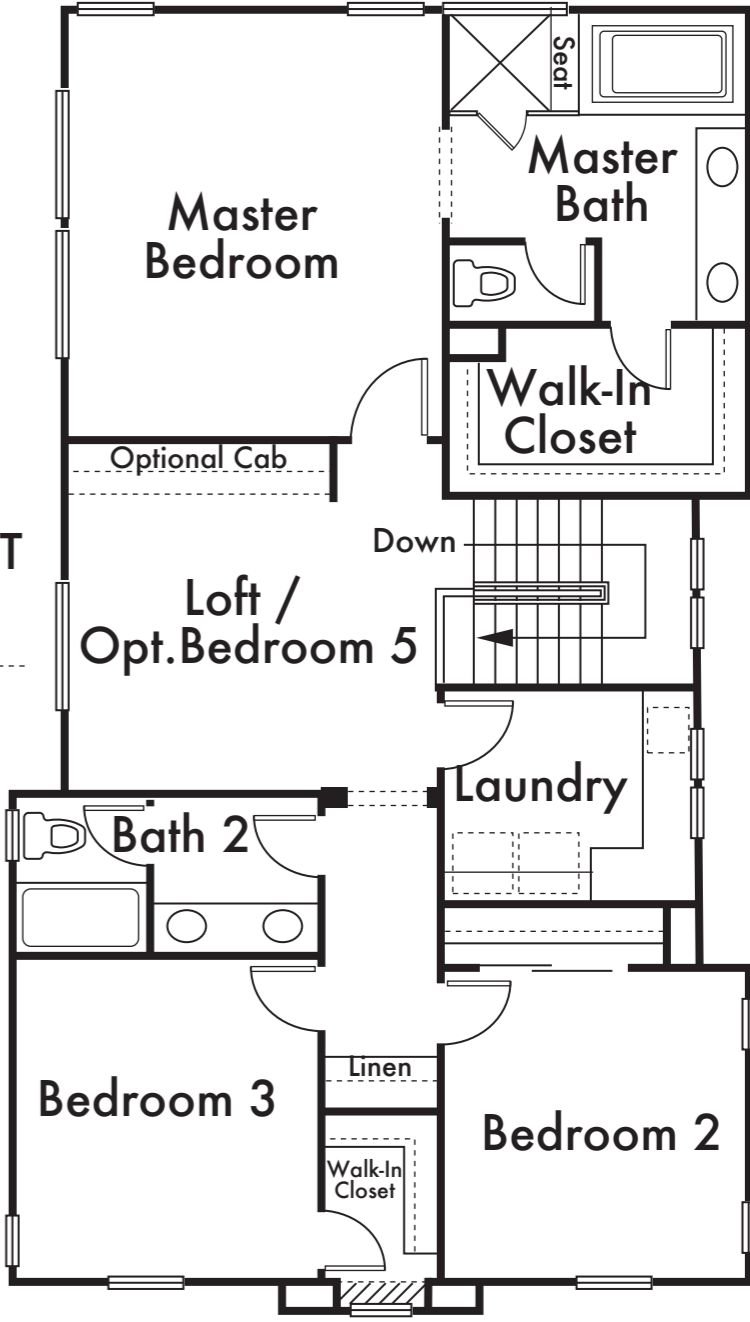

CENTRA

RESIDENCE 1

Approx. 2,439 Sq Ft
4 Bed
3 Bath

FIRST FLOOR

OPT. BEDROOM 5 AT LOFT

SECOND FLOOR

*Floorplan depicts modeled elevation D. Please refer to plans for other elevations.