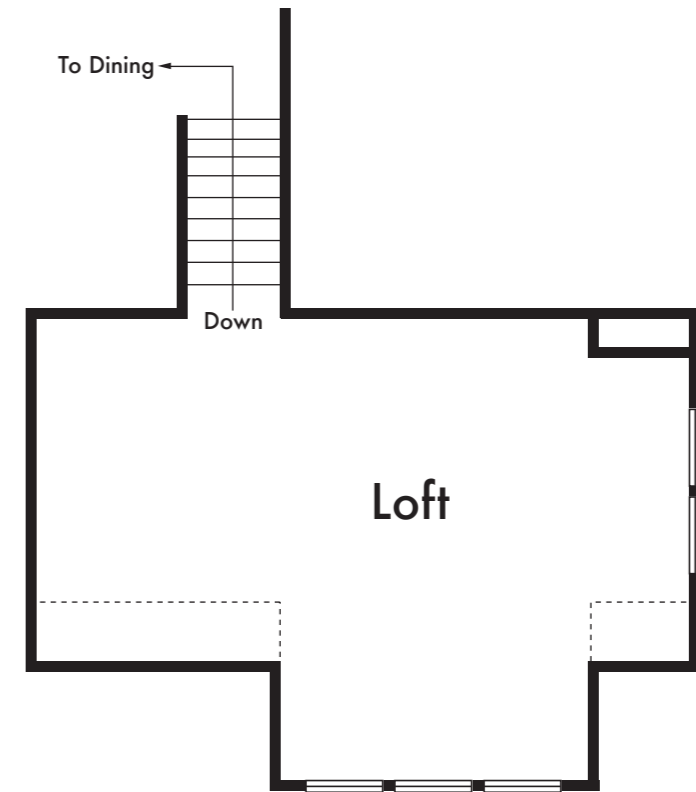

WOODBIDGE

RESIDENCE 1

Approx. 1,994 Sq Ft
3 Bed
2.5 Bath

FIRST FLOOR

OPT. LOFT
ABOVE MASTER SUITE
ON SECOND FLOOR