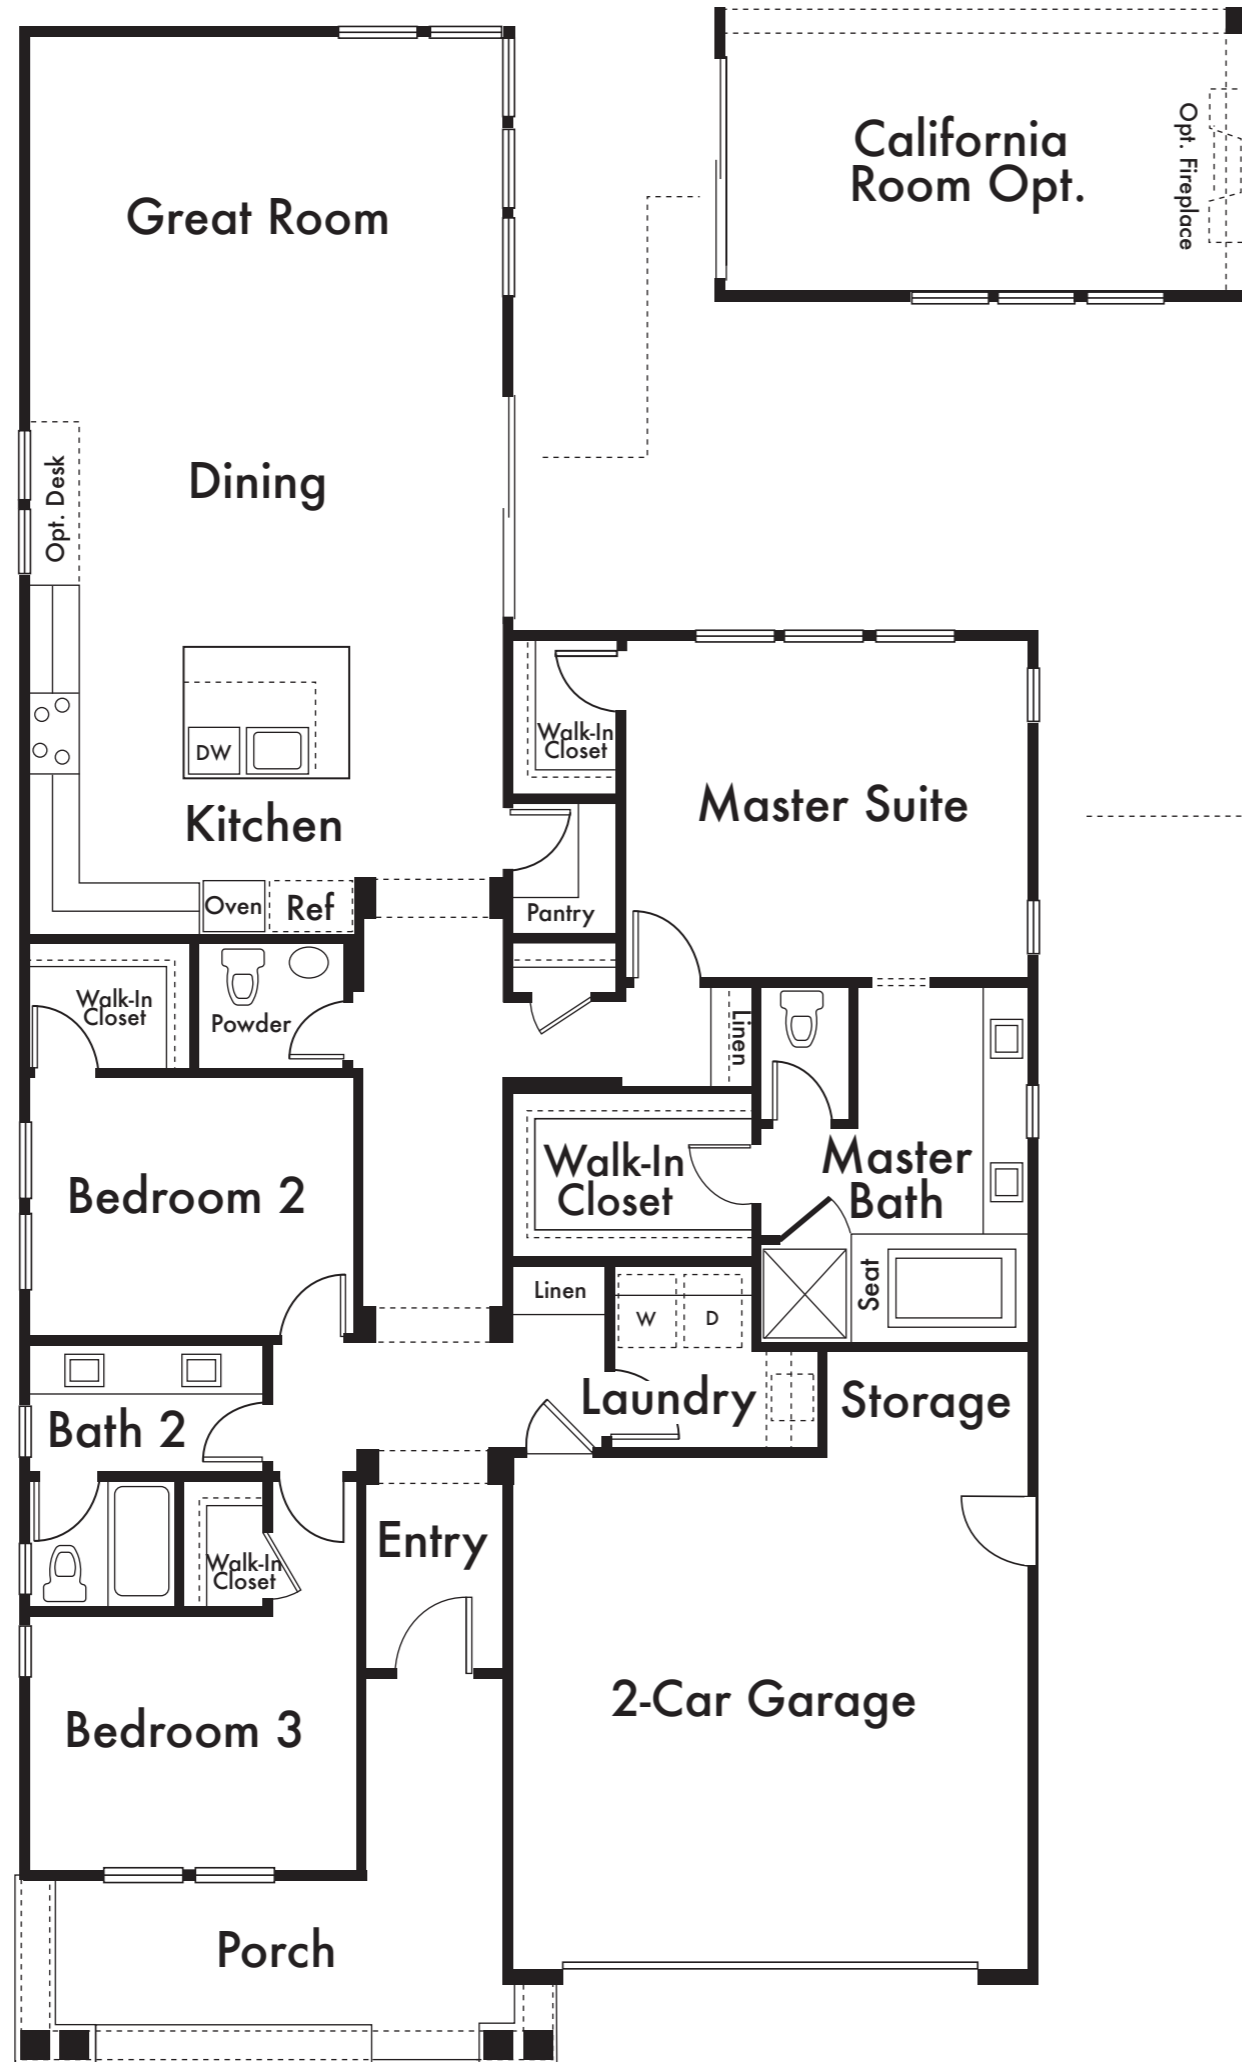

WOODBIDGE

RESIDENCE 1

Approx. 1,994 Sq Ft
3 Bed
2.5 Bath

FIRST FLOOR

OPT. LOFT
ABOVE MASTER SUITE
ON SECOND FLOOR