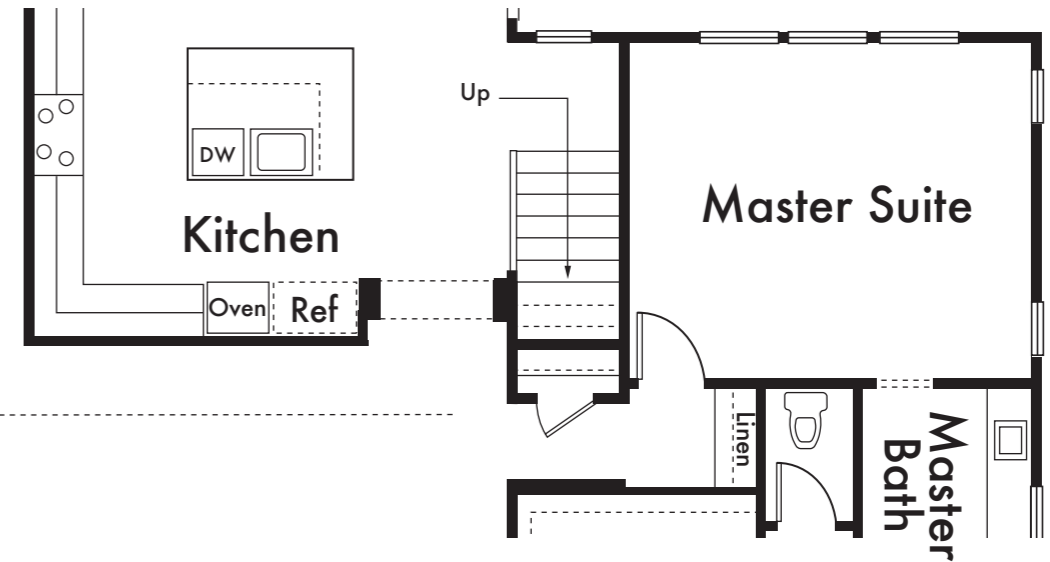

WOODBIDGE

RESIDENCE 1

Approx. 1,994 Sq Ft
3 Bed
2.5 Bath

FIRST FLOOR

OPT. LOFT
ABOVE MASTER SUITE
ON SECOND FLOOR