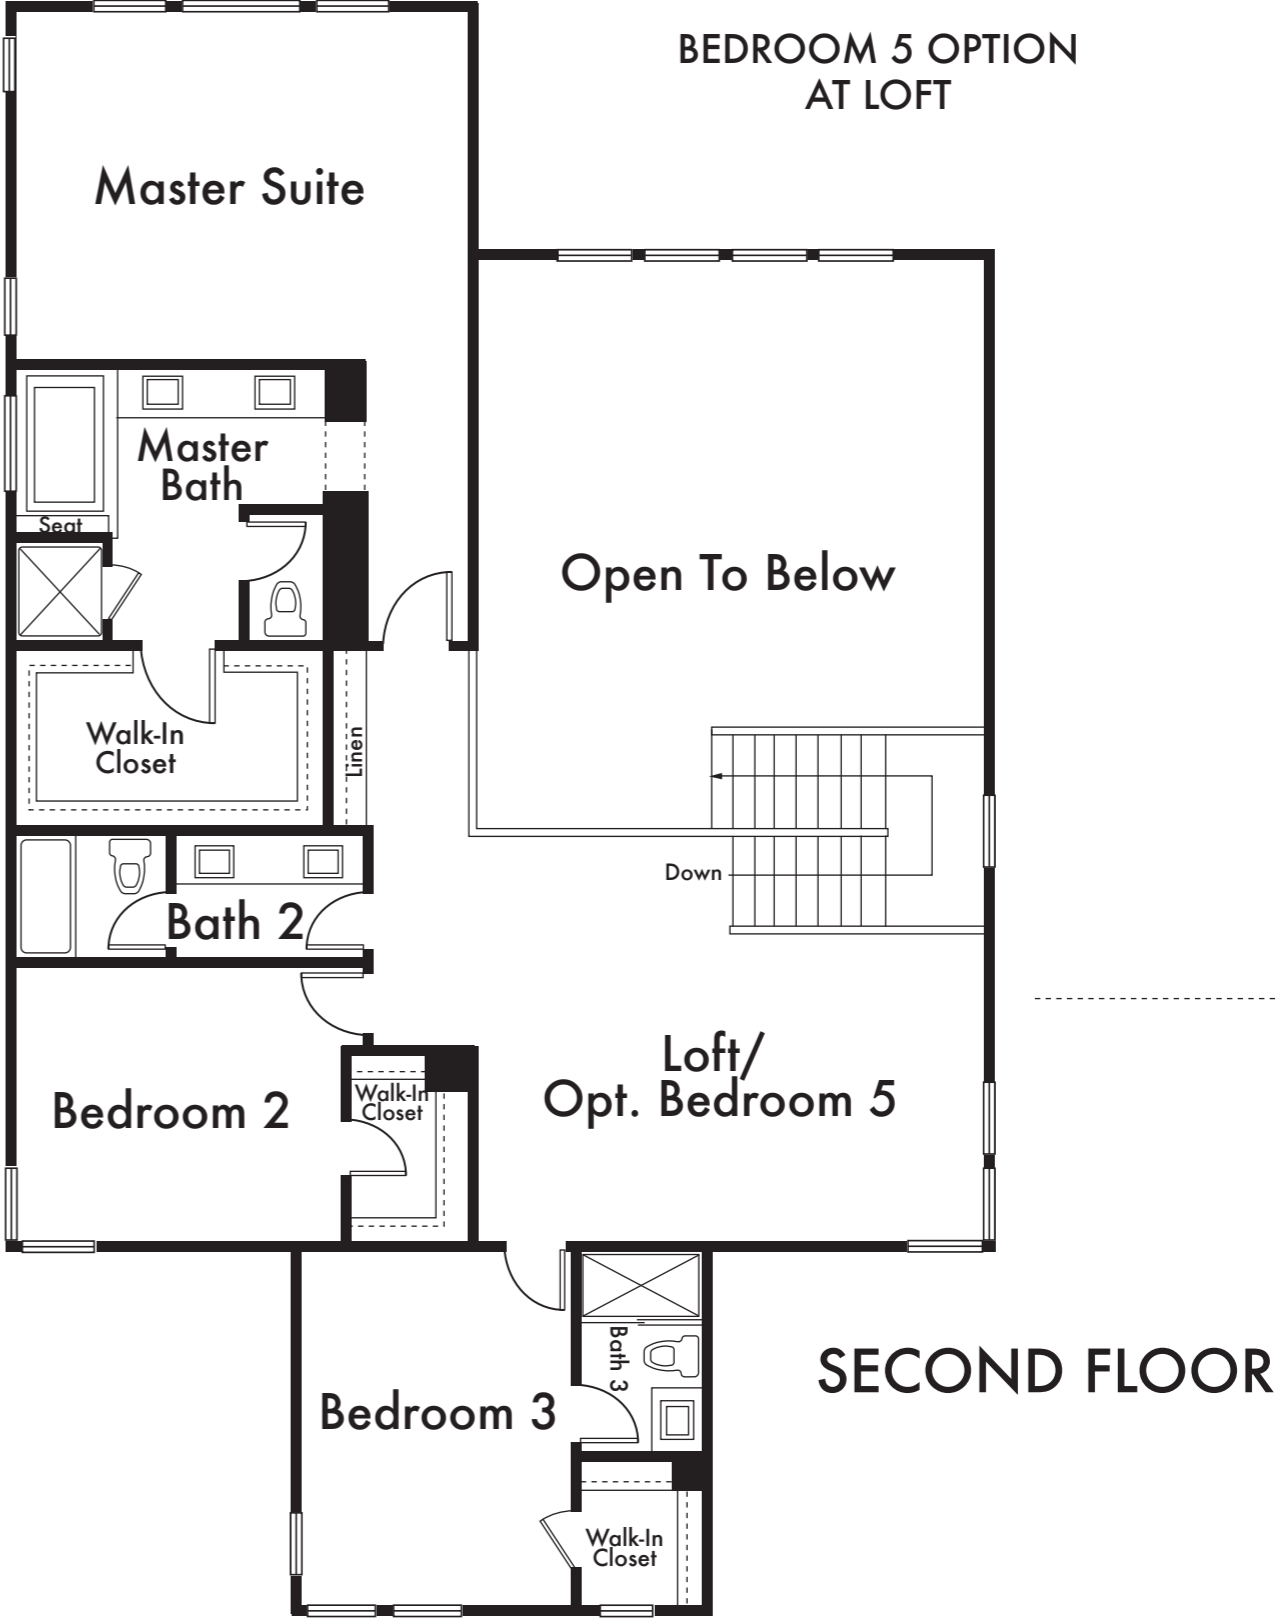

WOODBIDGE

RESIDENCE 4

Approx. 3,186 Sq Ft
4 Bed
4.5 Bath

BEDROOM 5 OPTION AT LOFT