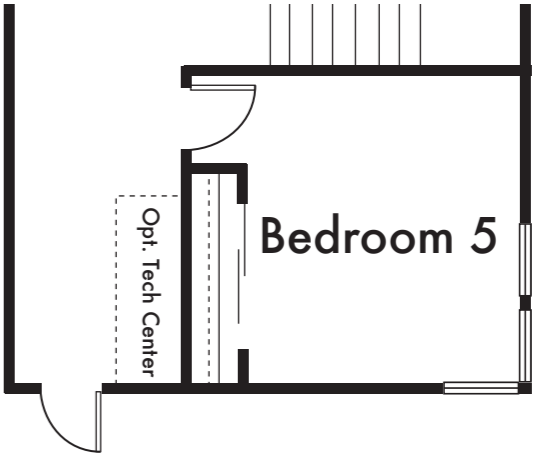

WOODBIDGE

RESIDENCE 4

Approx. 3,186 Sq Ft
4 Bed
4.5 Bath

BEDROOM 5 OPTION AT LOFT