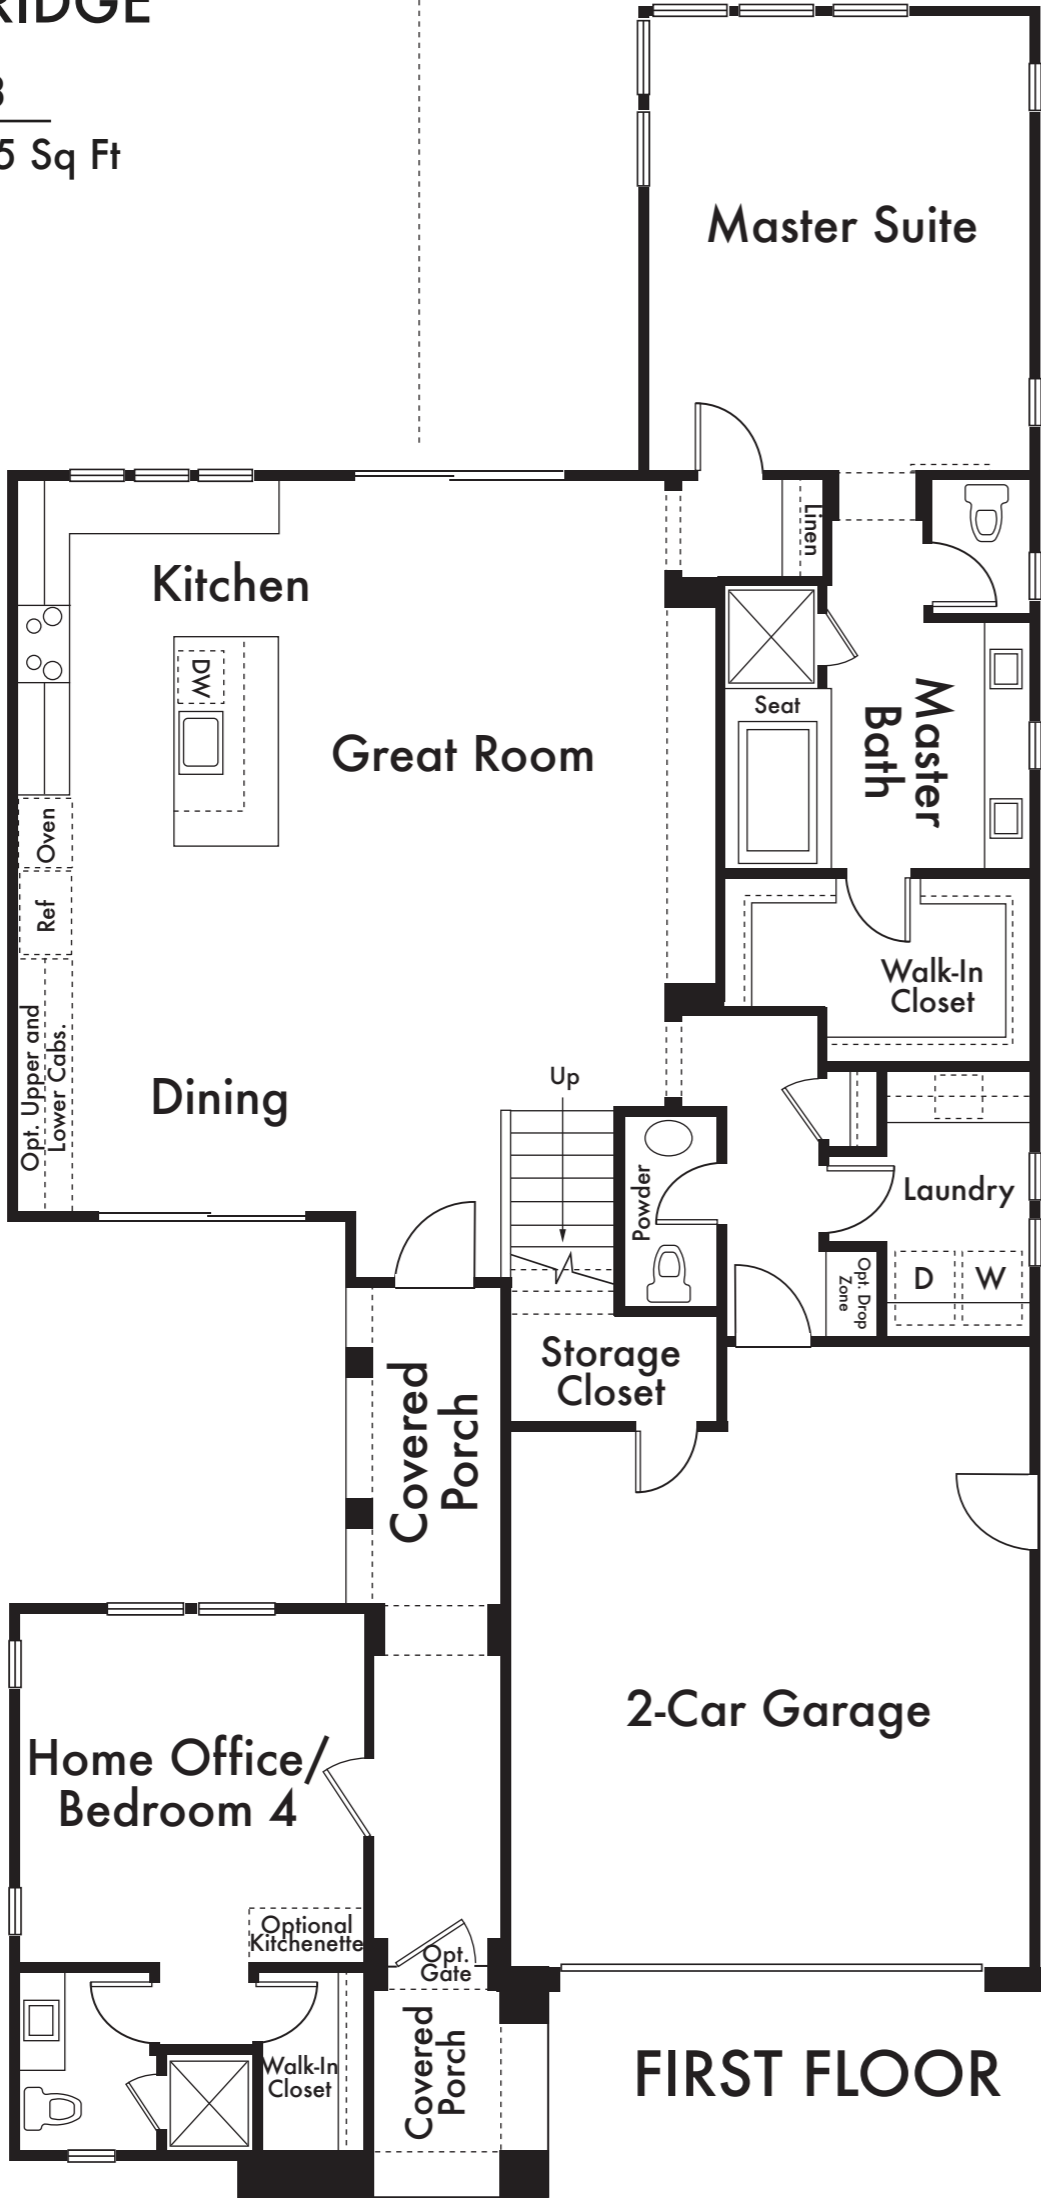

WOODBIDGE

RESIDENCE 3

Approx. 2,835 Sq Ft
4 Bed
4.5 Bath

WALK-IN SHOWER OPT.

SECOND FLOOR

FIRST FLOOR