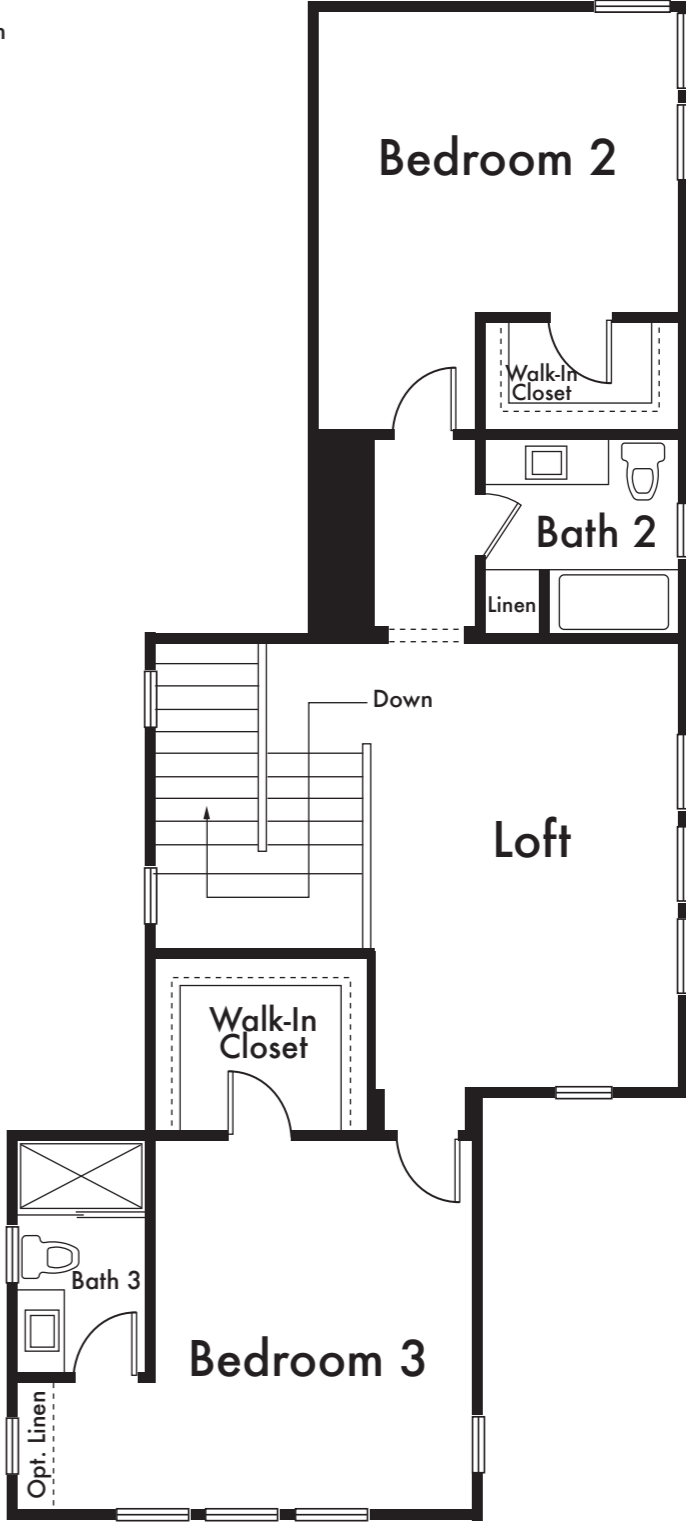

WOODBIDGE

RESIDENCE 3

Approx. 2,835 Sq Ft
4 Bed
4.5 Bath

WALK-IN SHOWER OPT.

SECOND FLOOR

FIRST FLOOR