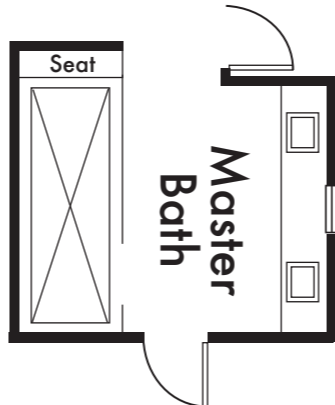

WOODBIDGE

RESIDENCE 3

Approx. 2,835 Sq Ft
4 Bed
4.5 Bath

WALK-IN SHOWER OPT.

SECOND FLOOR

FIRST FLOOR