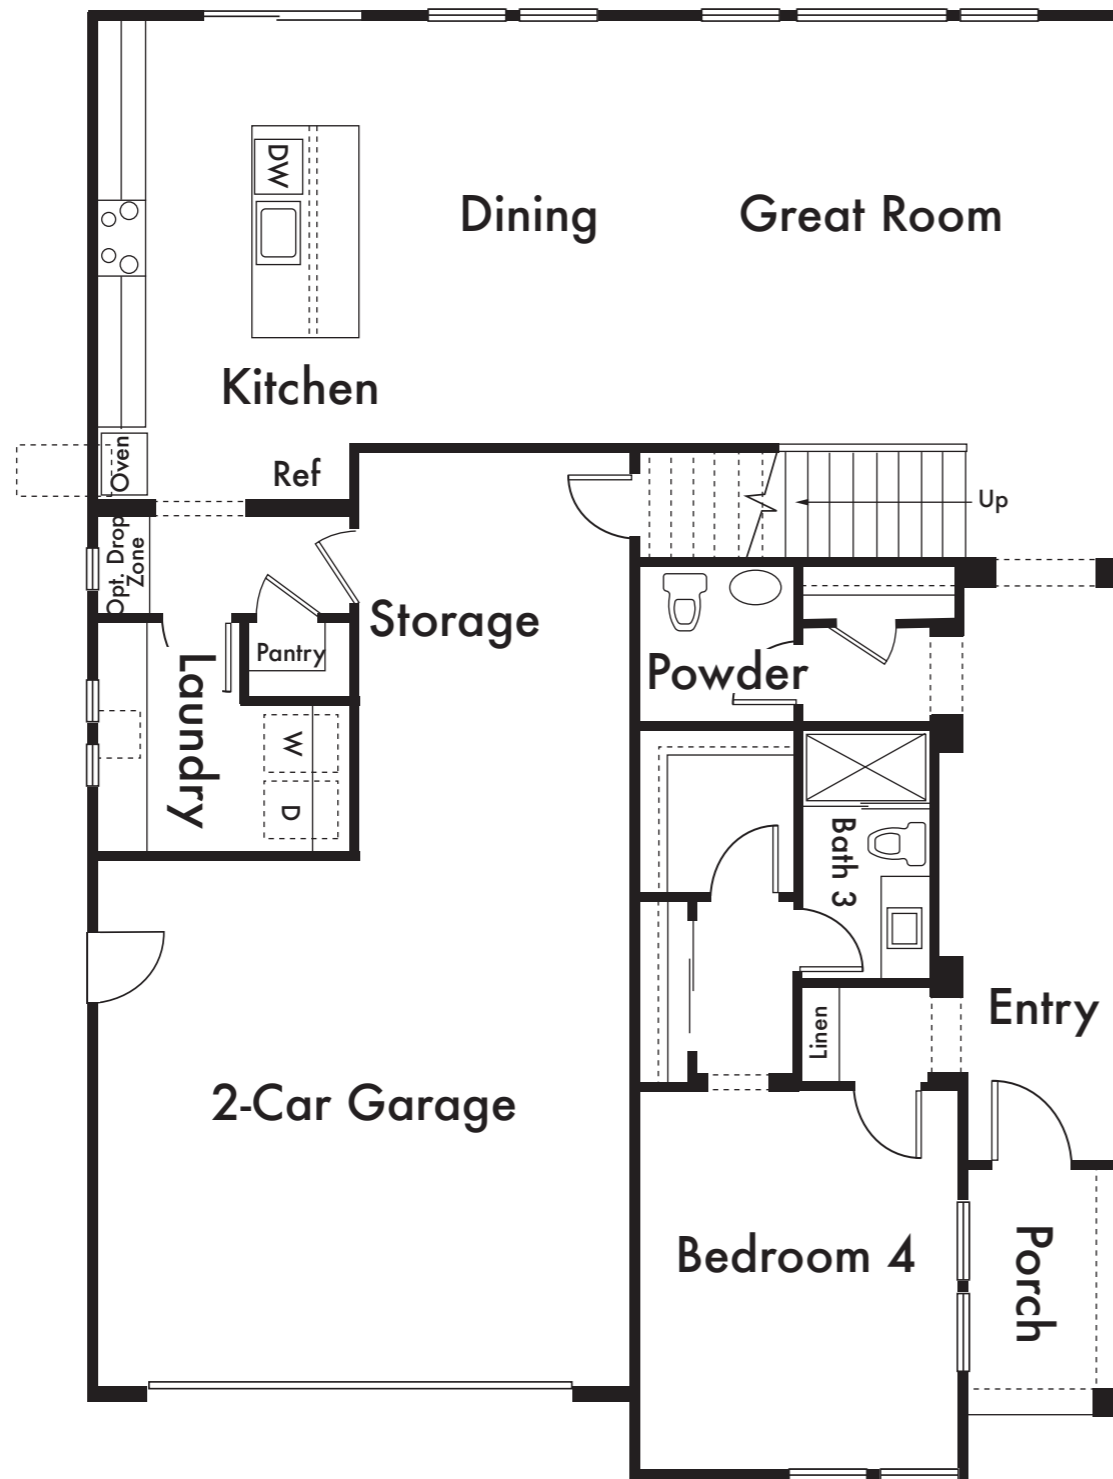

WOODBIDGE

RESIDENCE 2

Approx. 2,578 Sq Ft
4 Bed
3.5 Bath

FIRST FLOOR

SECOND FLOOR