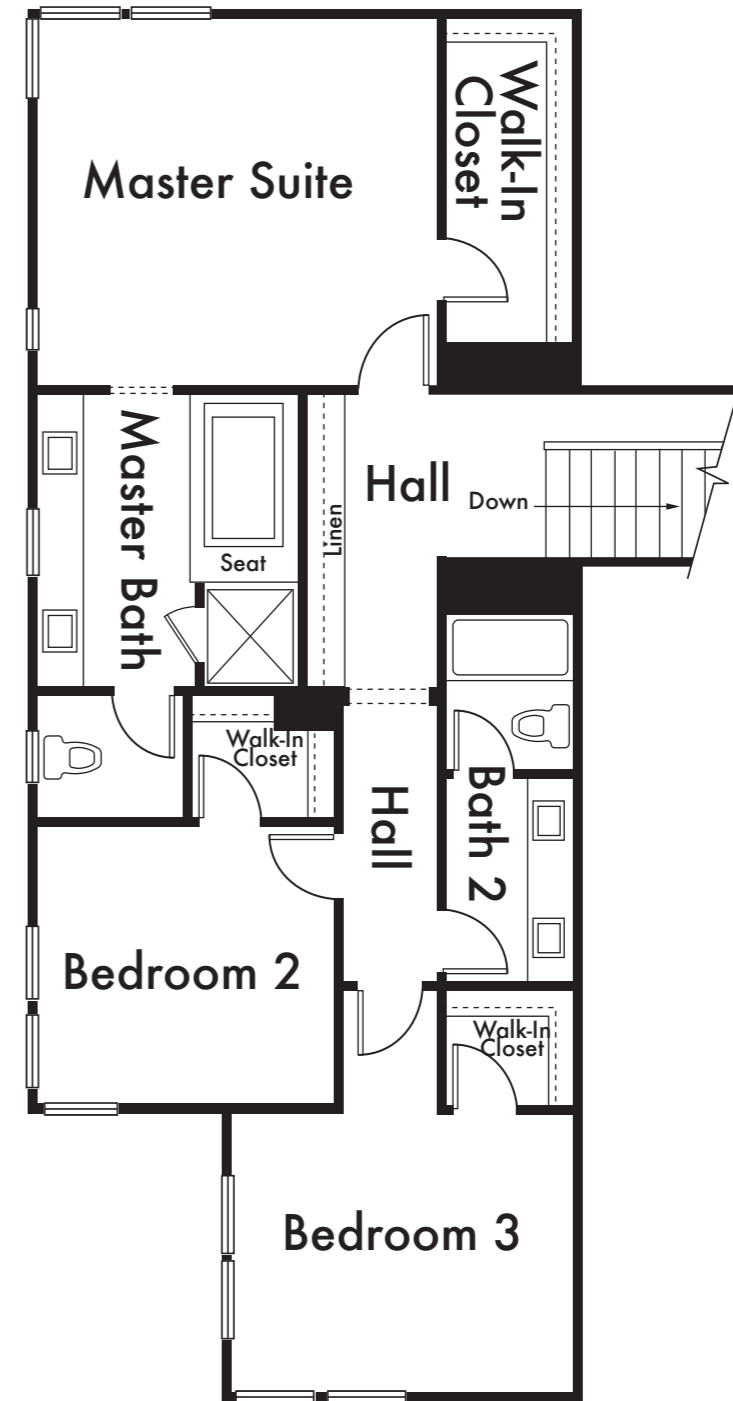

WOODBIDGE

RESIDENCE 2

Approx. 2,578 Sq Ft
4 Bed
3.5 Bath

FIRST FLOOR

SECOND FLOOR