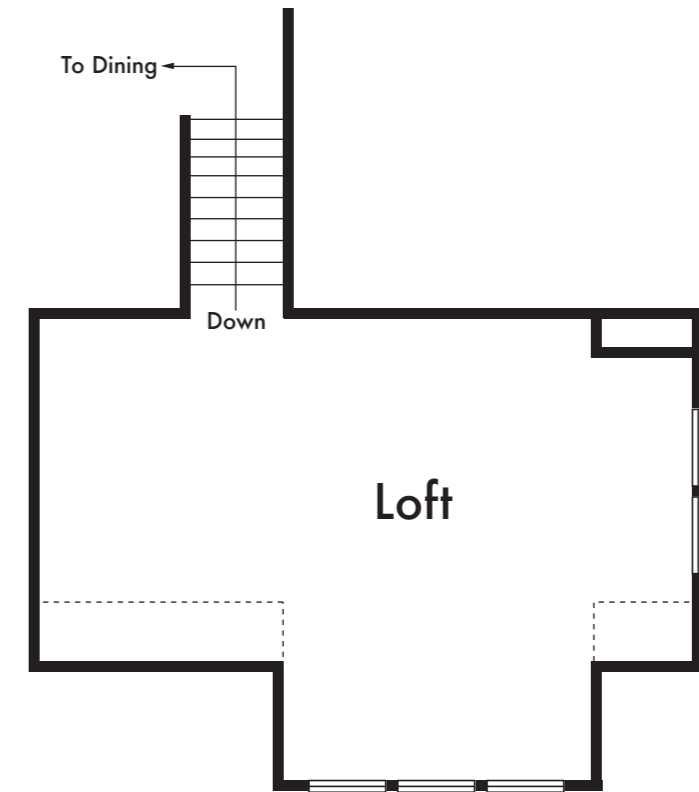

WOODBIDGE

RESIDENCE 1

Approx. 1,994 Sq Ft
3 Bed
2.5 Bath

FIRST FLOOR

OPT. LOFT
ABOVE MASTER SUITE
ON SECOND FLOOR