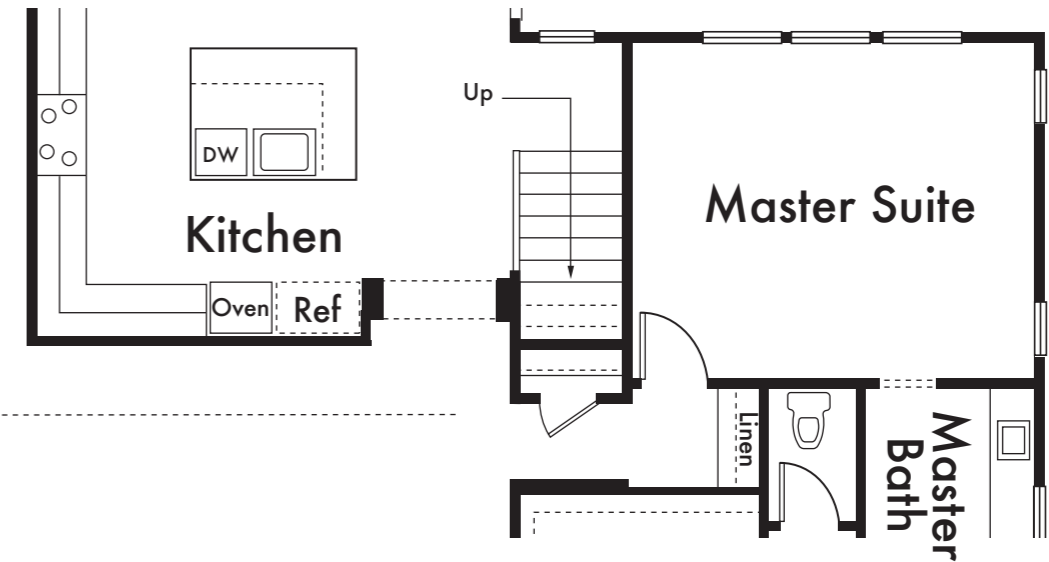

WOODBIDGE

RESIDENCE 1

Approx. 1,994 Sq Ft
3 Bed
2.5 Bath

FIRST FLOOR

OPT. LOFT
ABOVE MASTER SUITE
ON SECOND FLOOR