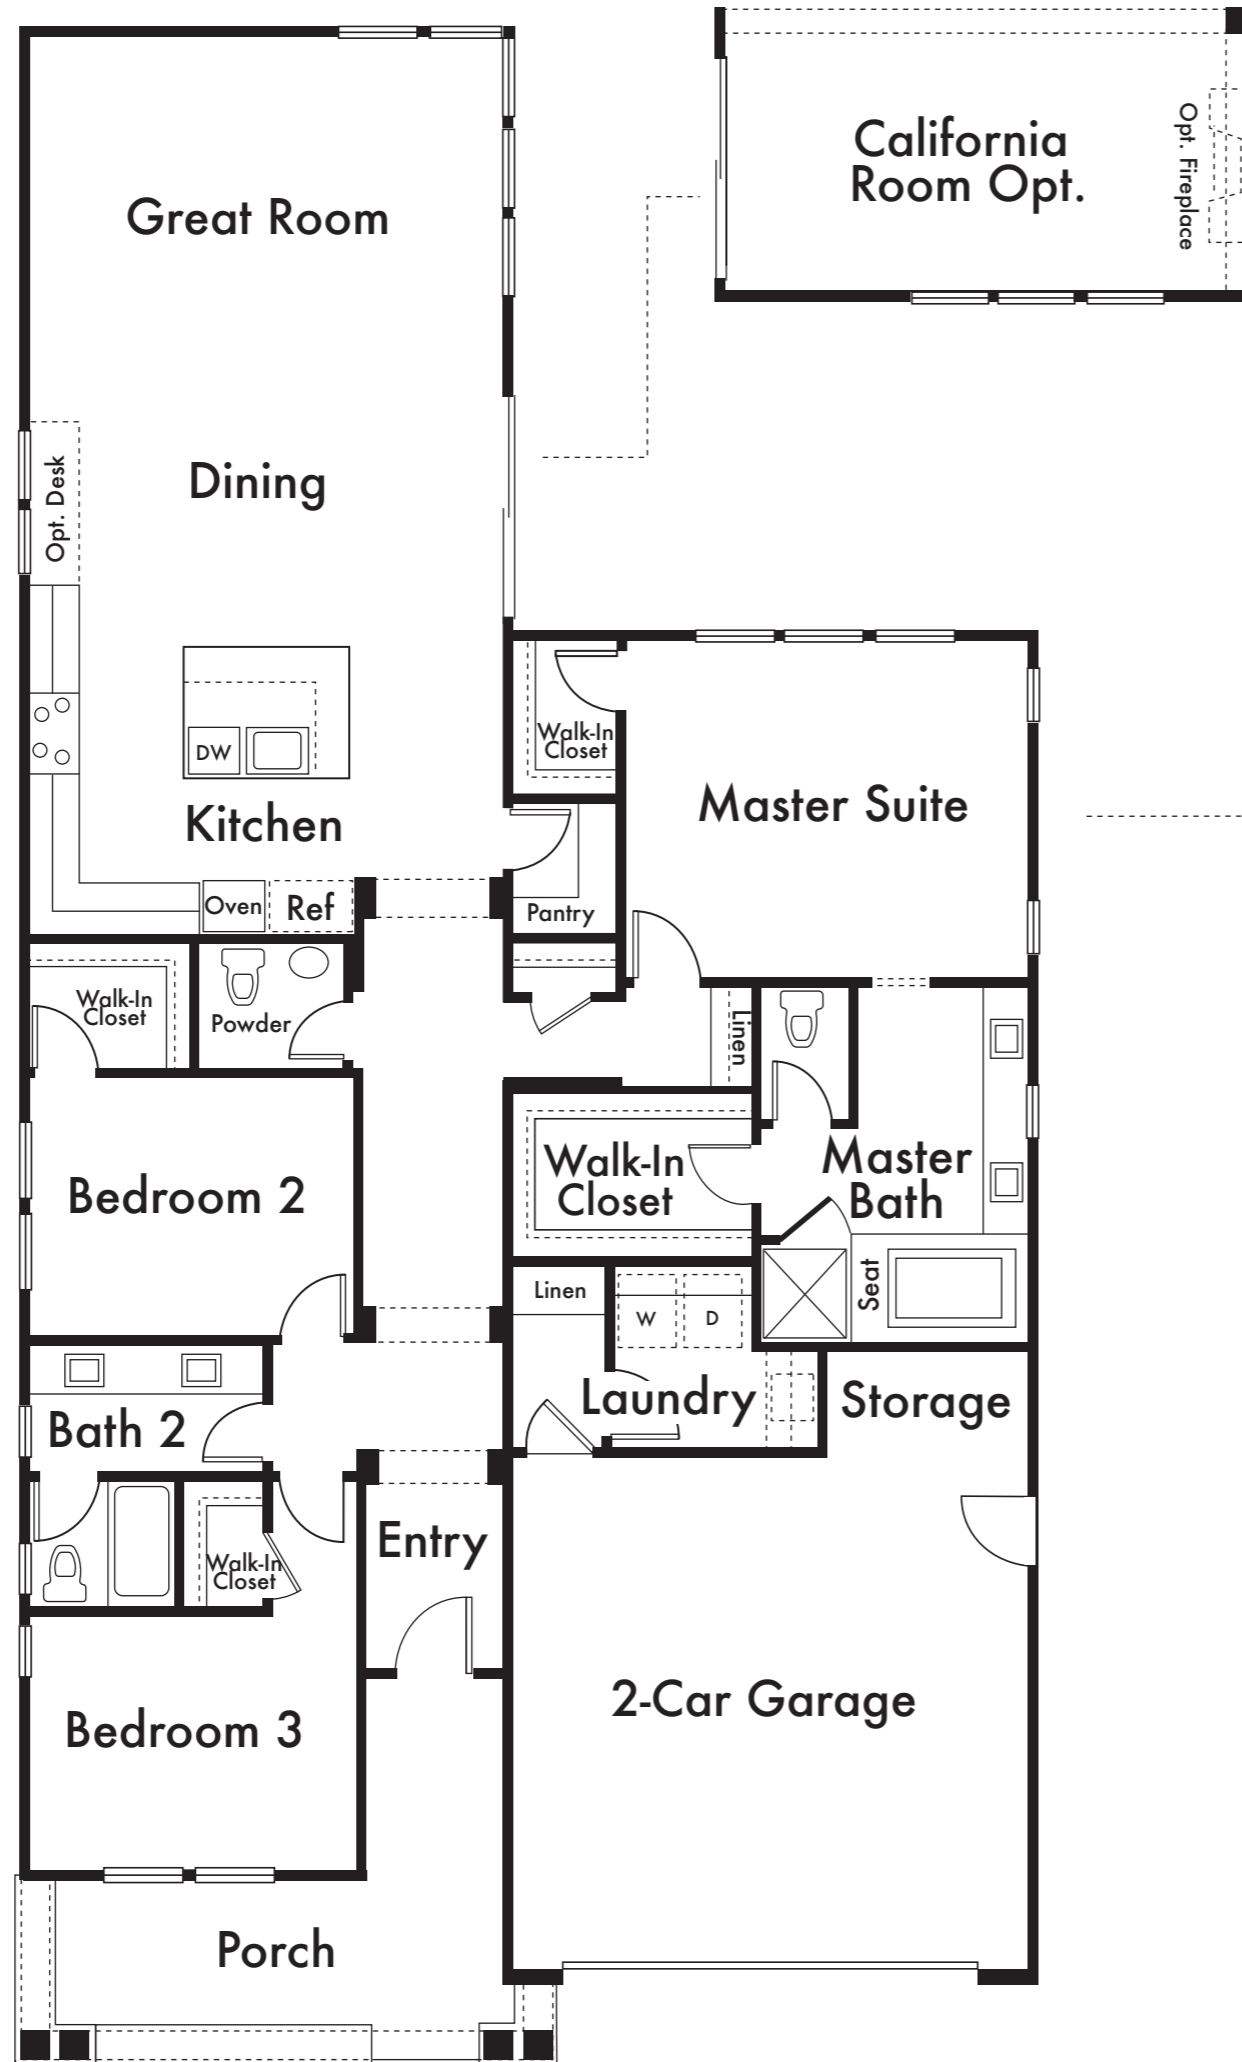

WOODBIDGE

RESIDENCE 1

Approx. 1,994 Sq Ft
3 Bed
2.5 Bath

FIRST FLOOR

OPT. LOFT
ABOVE MASTER SUITE
ON SECOND FLOOR