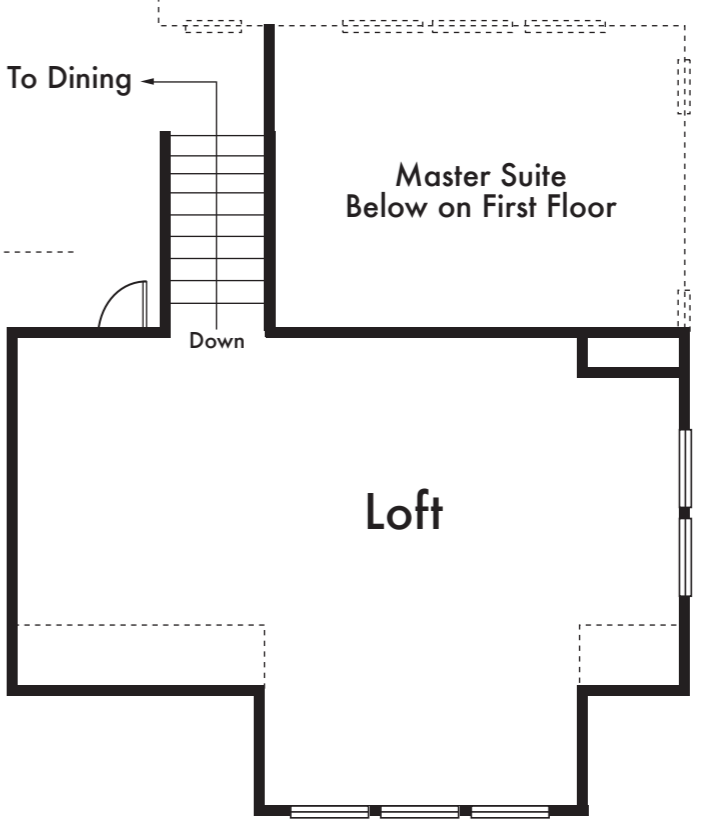

WOODBIDGE

RESIDENCE 1

Approx. 1,994 Sq Ft
3 Bed
2.5 Bath

WALK-IN SHOWER OPT.

FIRST FLOOR