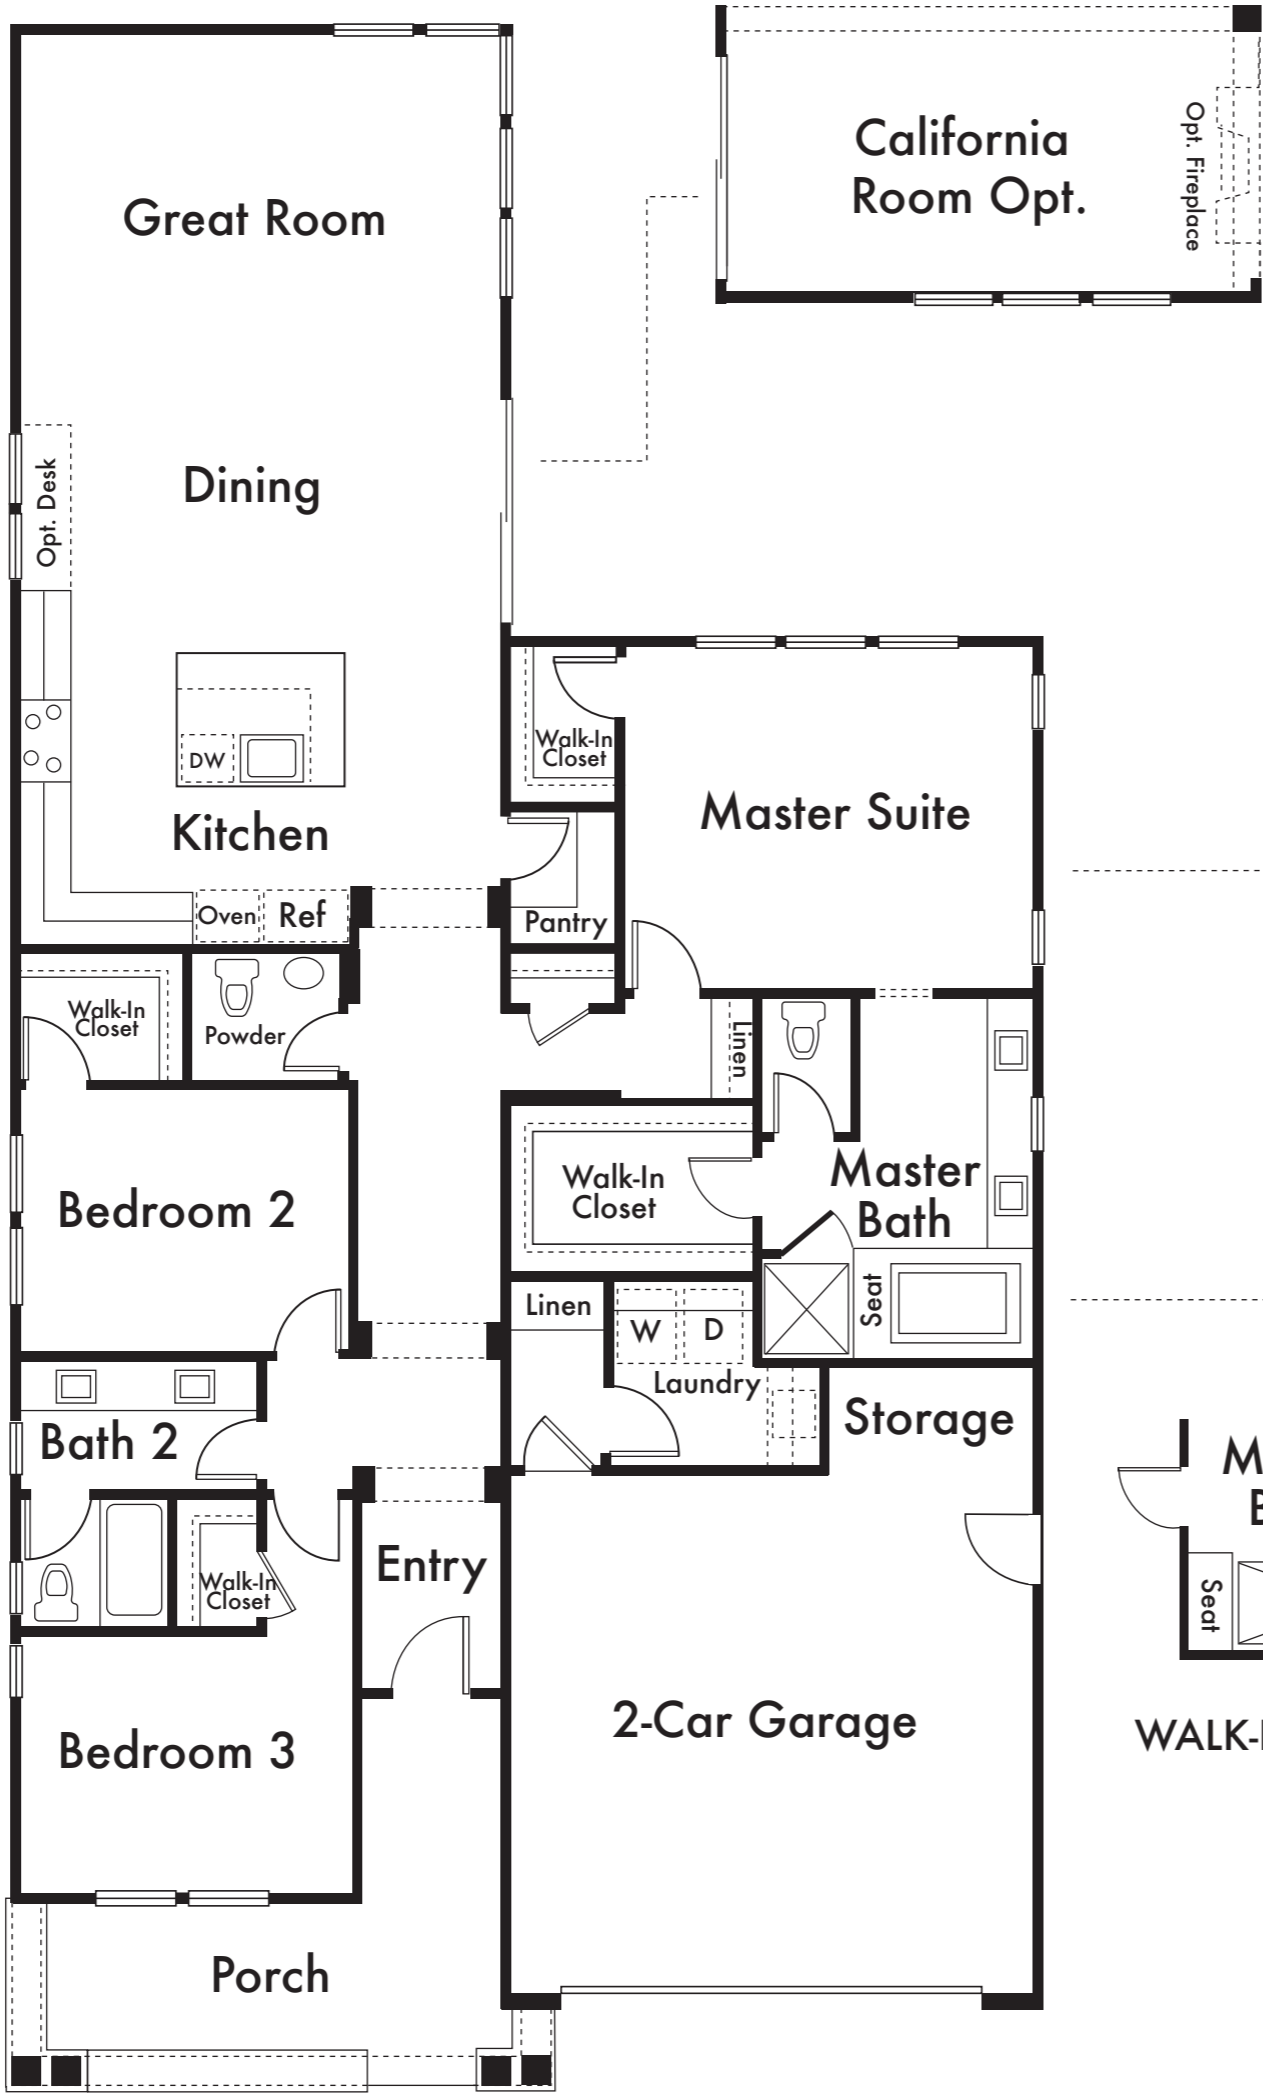

WOODBIDGE

RESIDENCE 1

Approx. 1,994 Sq Ft
3 Bed
2.5 Bath

WALK-IN SHOWER OPT.

FIRST FLOOR