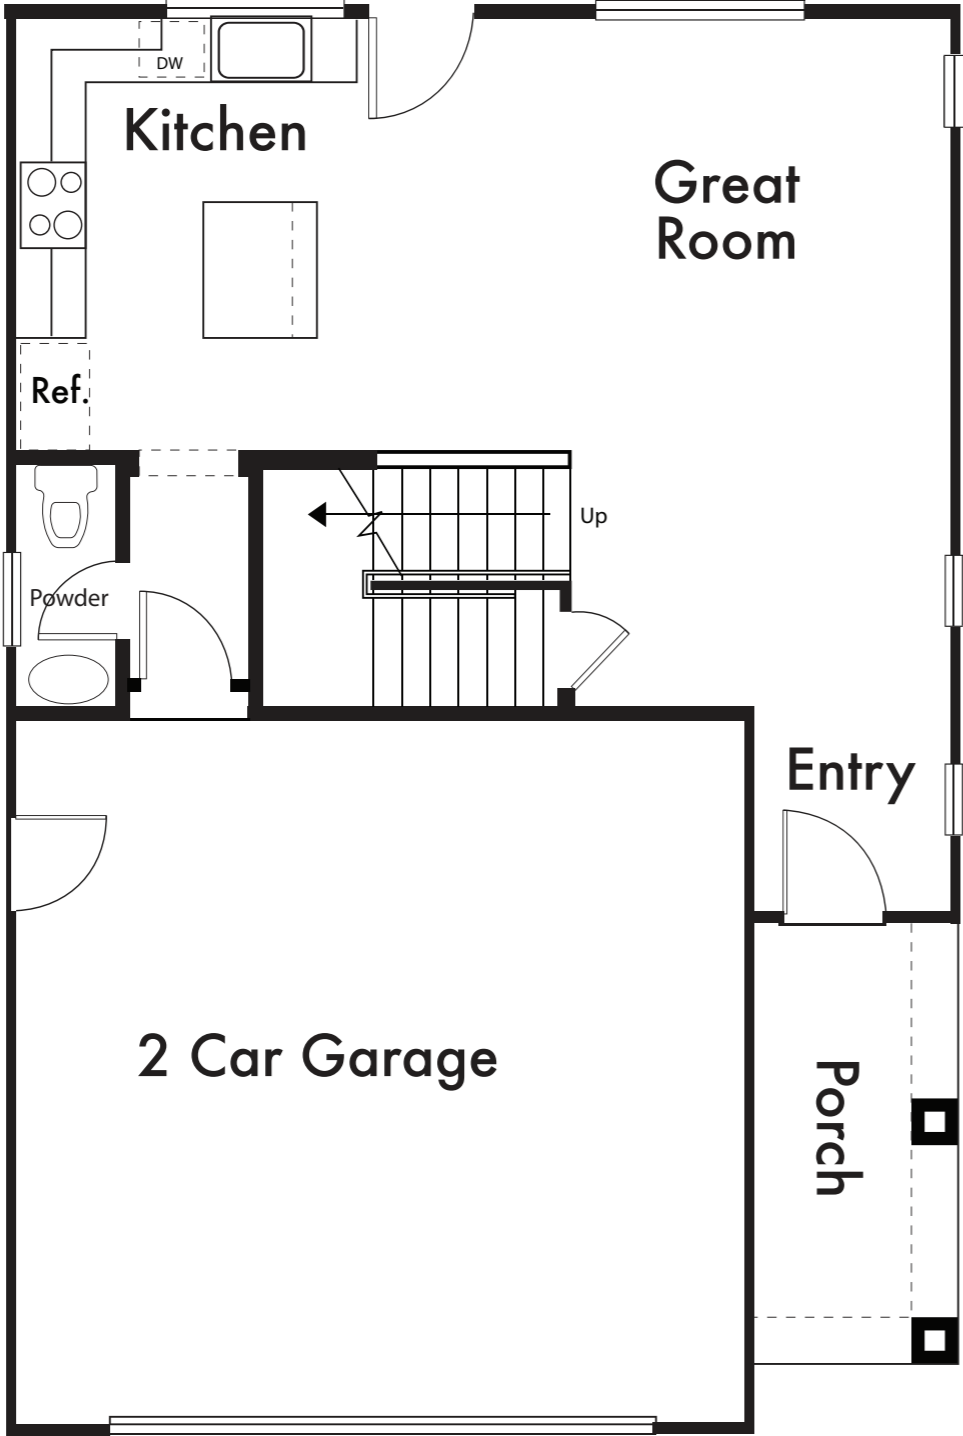

ENTRADA

RESIDENCE 4

Approx. 1,707 Sq Ft
4 Bed
2.5 Bath

First Floor

Second Floor