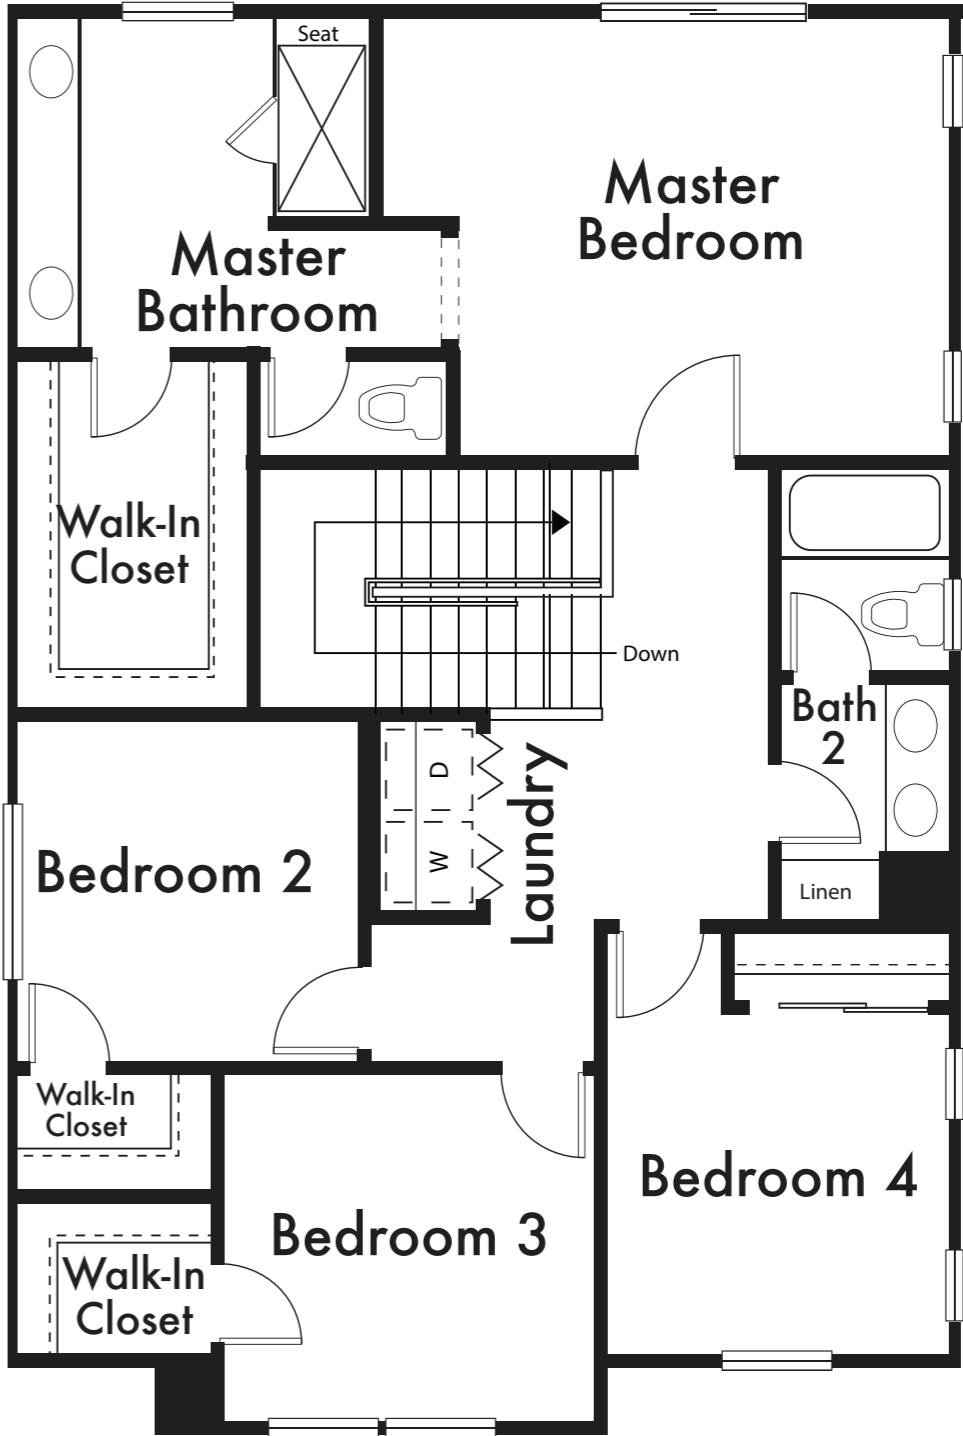

ENTRADA

RESIDENCE 4

Approx. 1,707 Sq Ft
4 Bed
2.5 Bath

First Floor

Second Floor