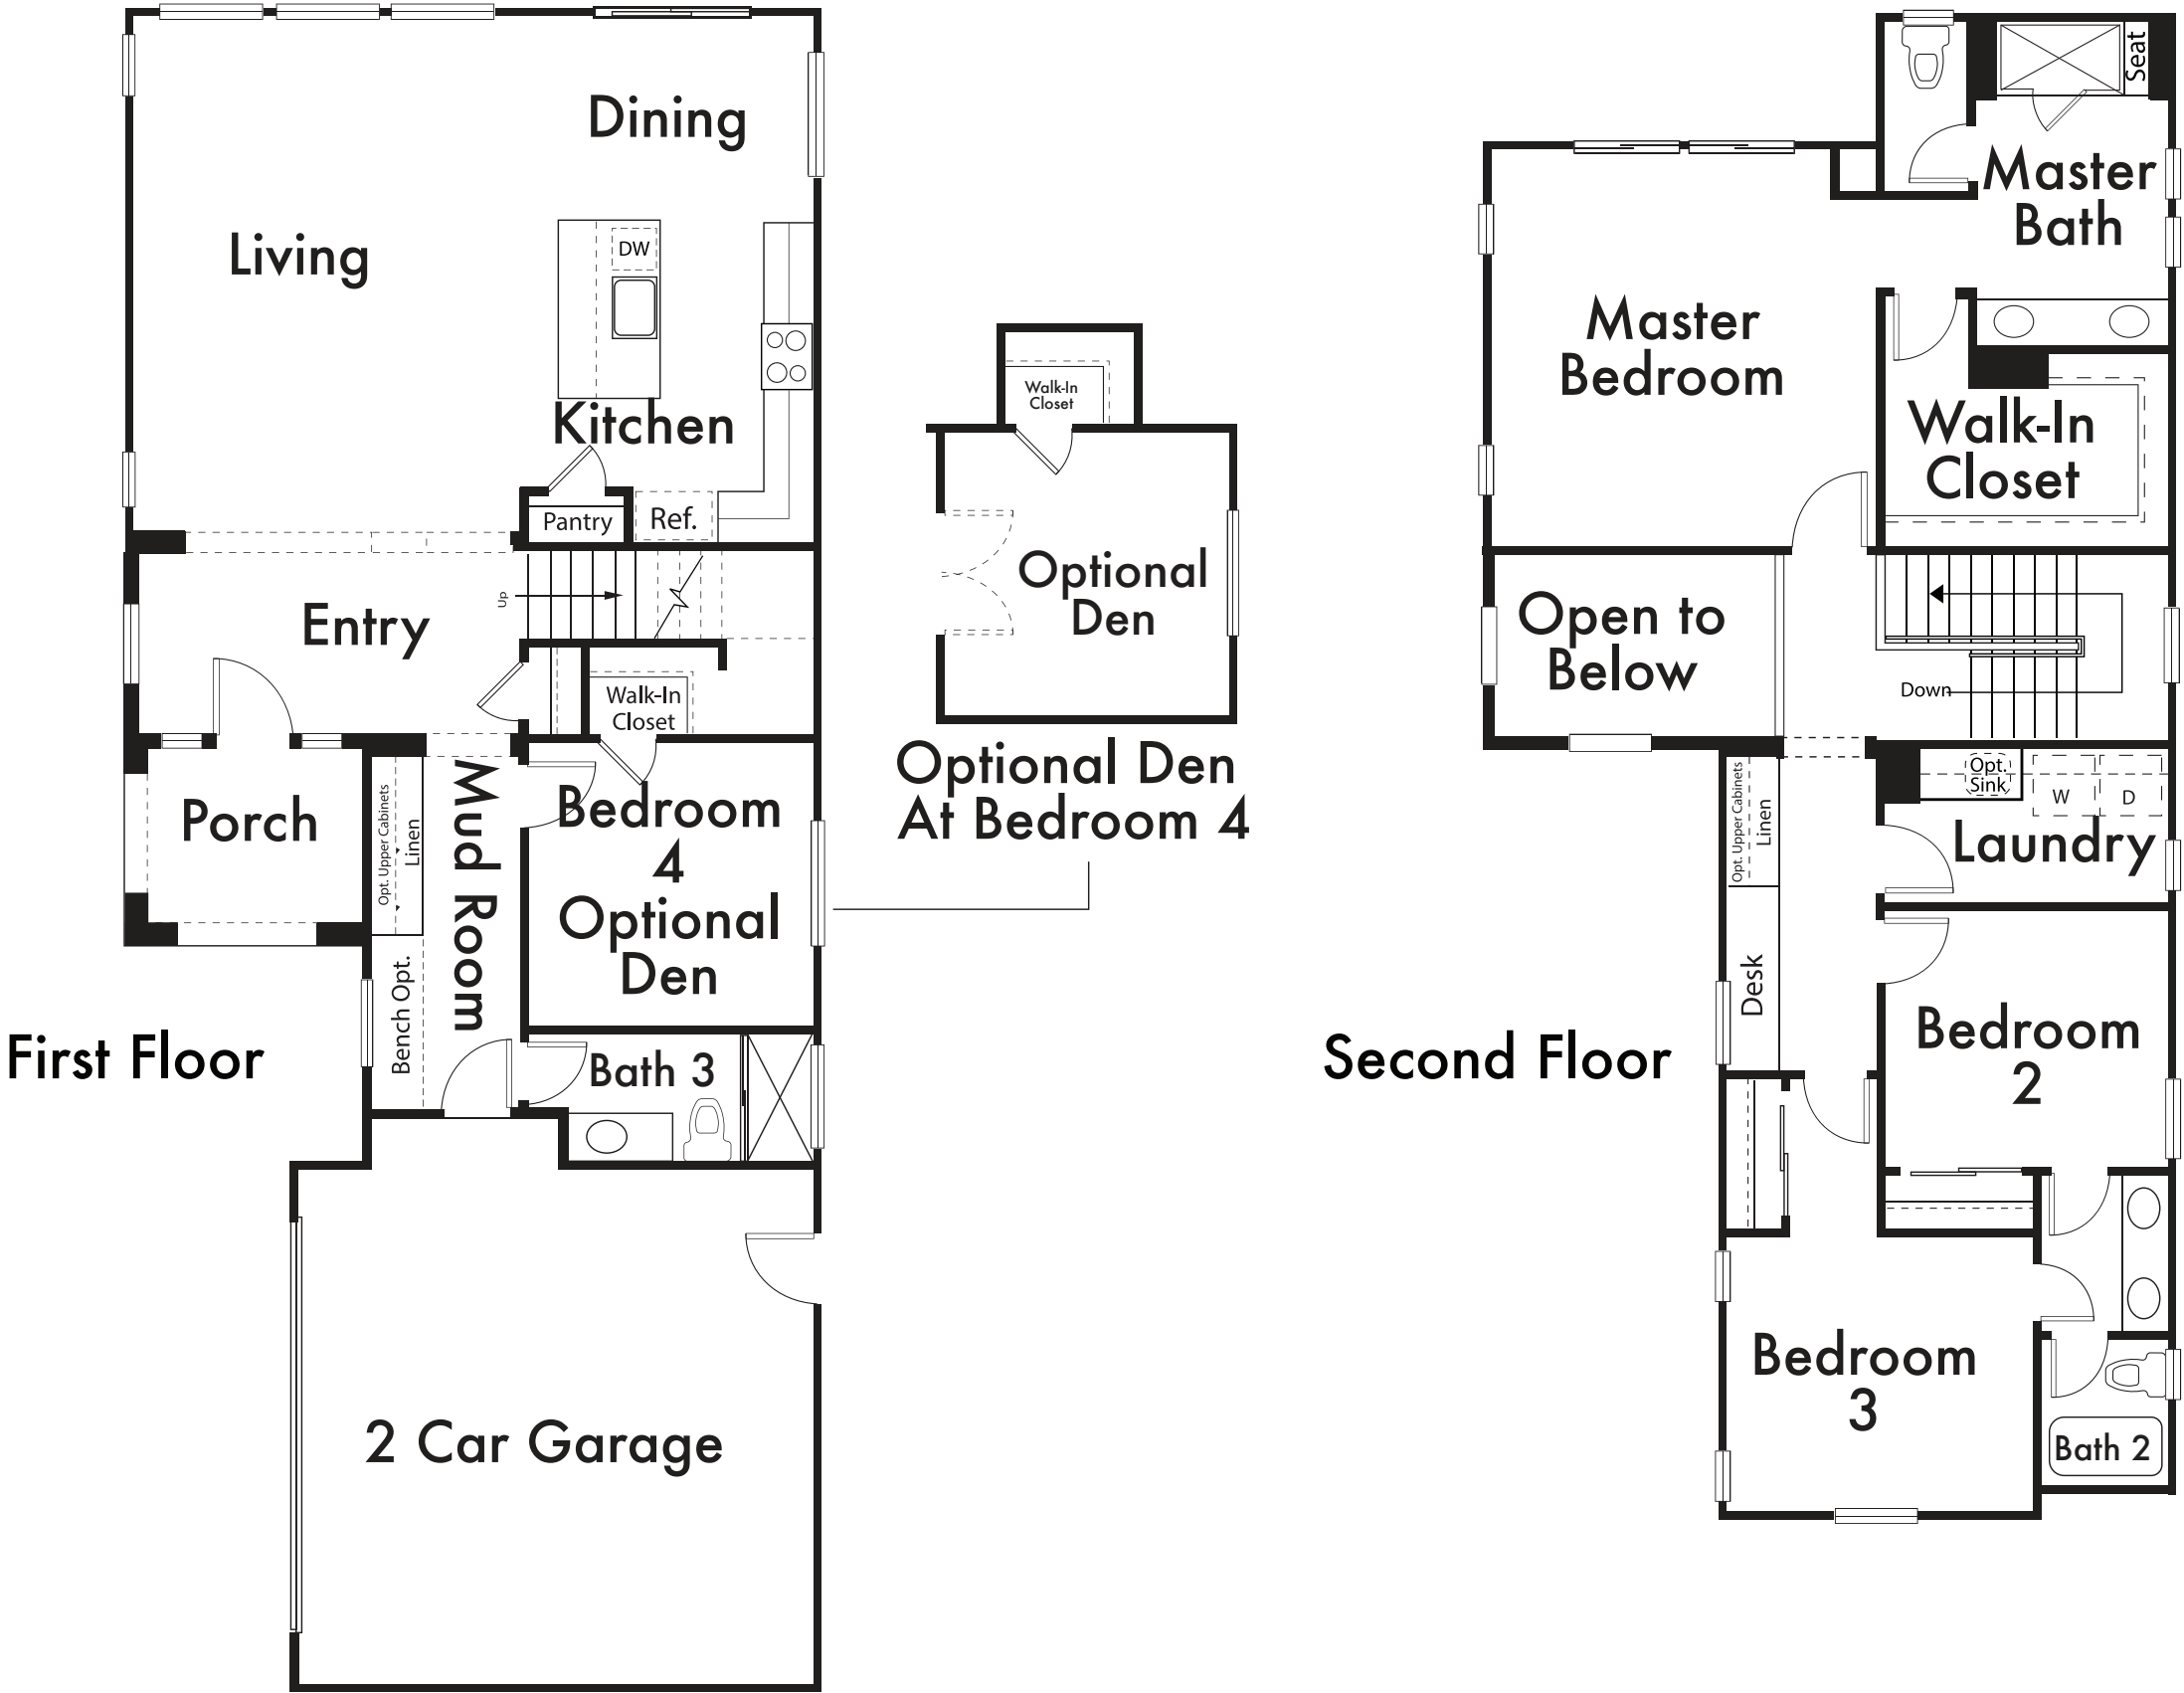

ENTRADA

RESIDENCE 3

Approx. 2,148 Sq Ft
4 Bed
3 Bath

*Floorplan depicts modeled elevation B.