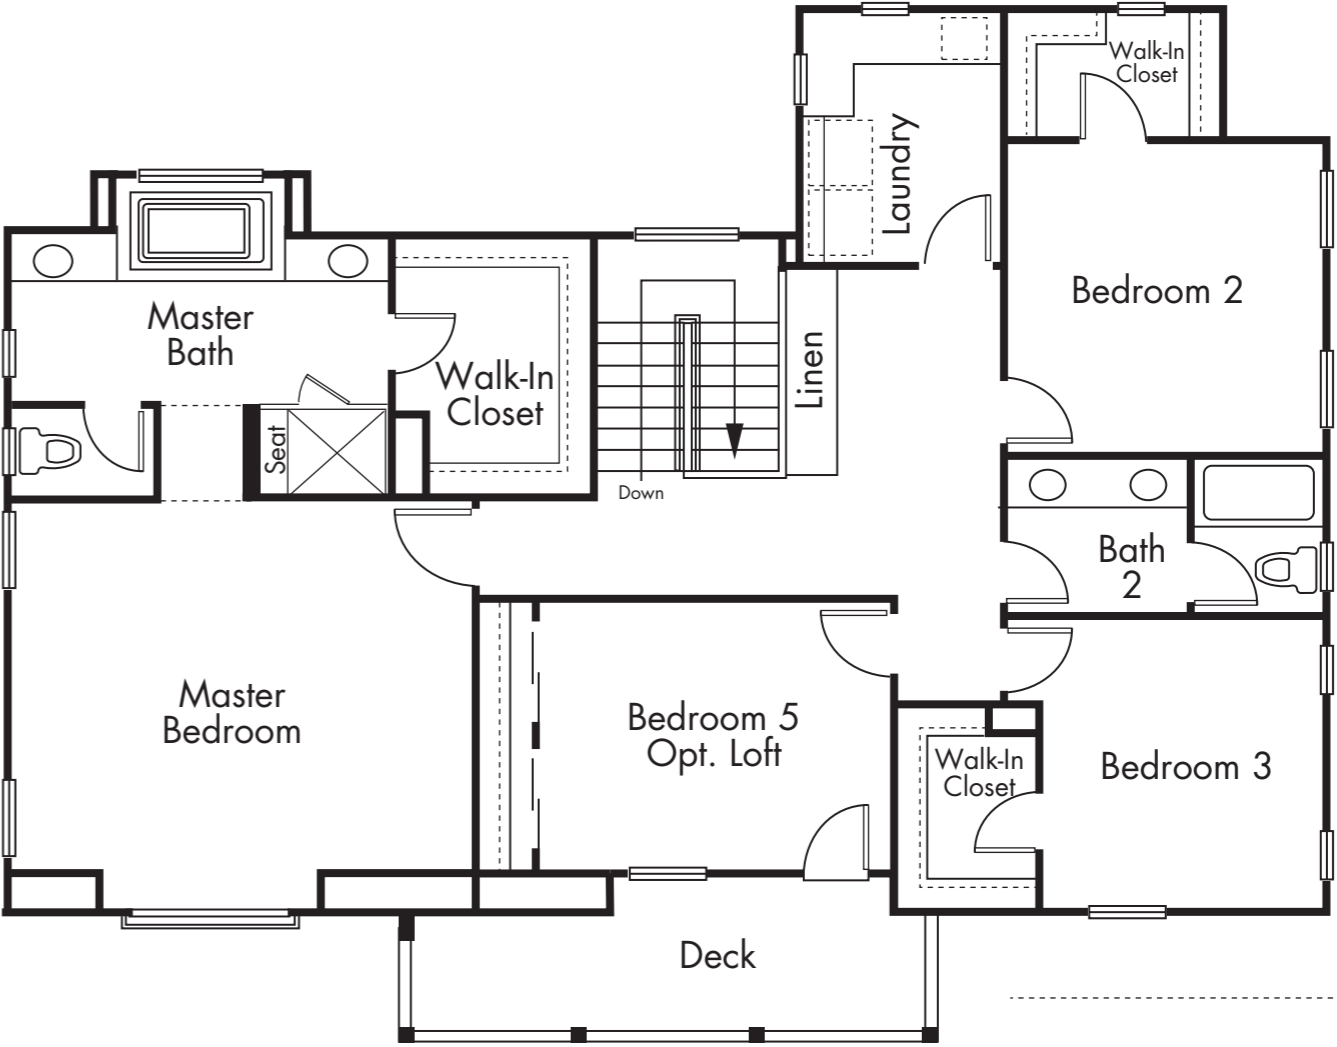

## RESIDENCE 2

Approx. 2,616 Sq Ft  
5 Bed  
3.5 Bath

First Floor

Opt. Loft at Bedroom 5

Second Floor