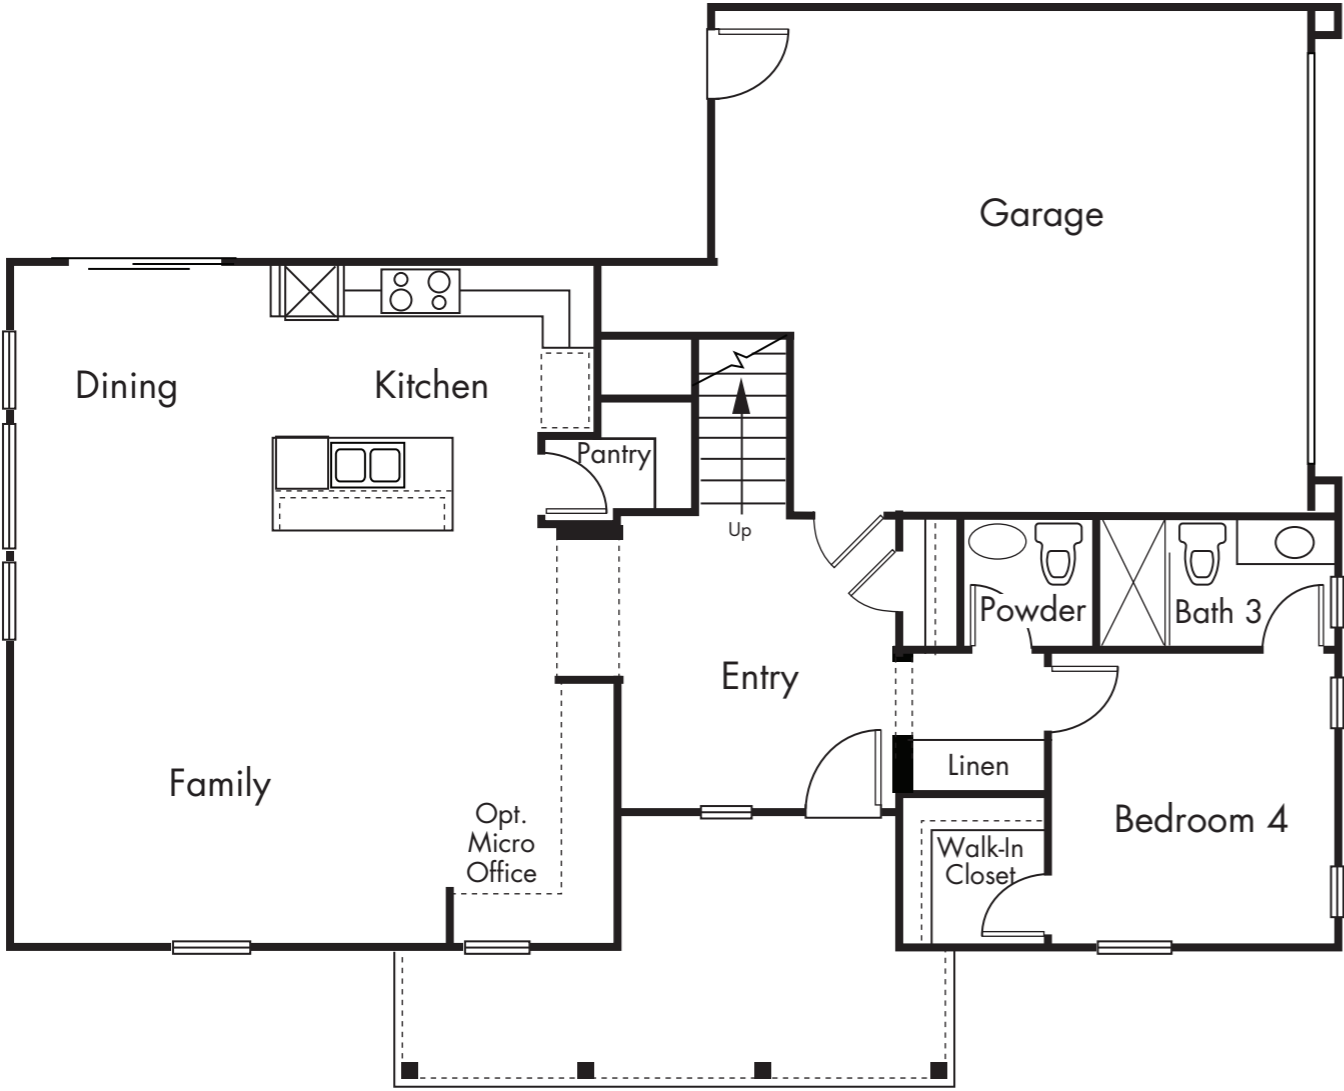

# CENTRA

## RESIDENCE 2

Approx. 2,616 Sq Ft  
5 Bed  
3.5 Bath

First Floor

Opt. Loft at Bedroom 5

Second Floor