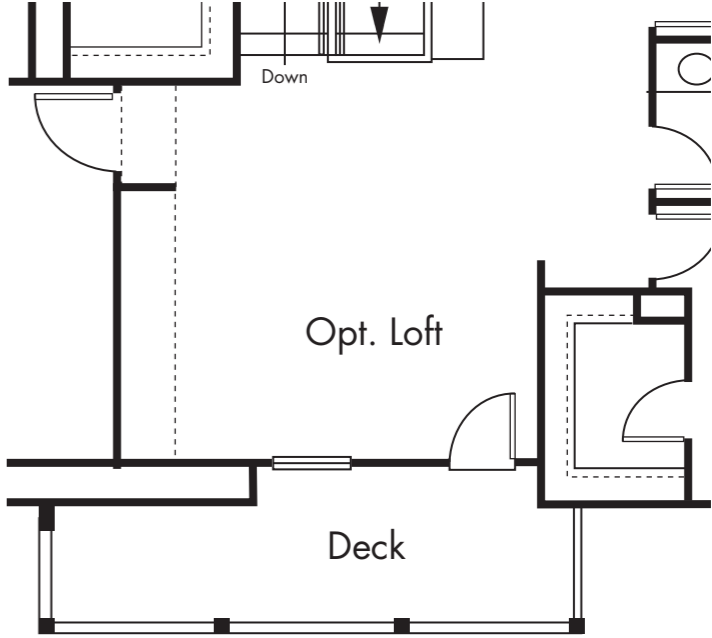

## RESIDENCE 2

Approx. 2,616 Sq Ft  
5 Bed  
3.5 Bath

First Floor

Opt. Loft at Bedroom 5

Second Floor