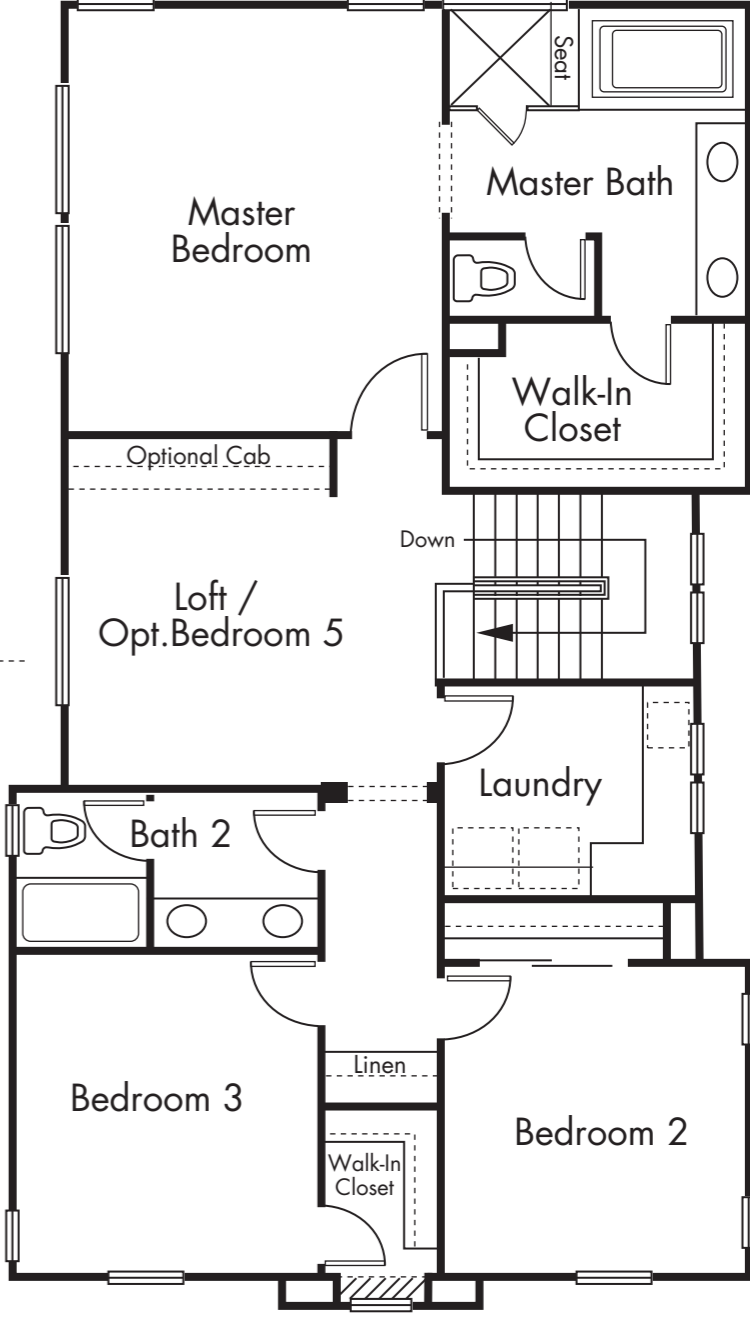

CENTRA

RESIDENCE 1

Approx. 2,439 Sq Ft
4 Bed
3 Bath

First Floor

Second Floor