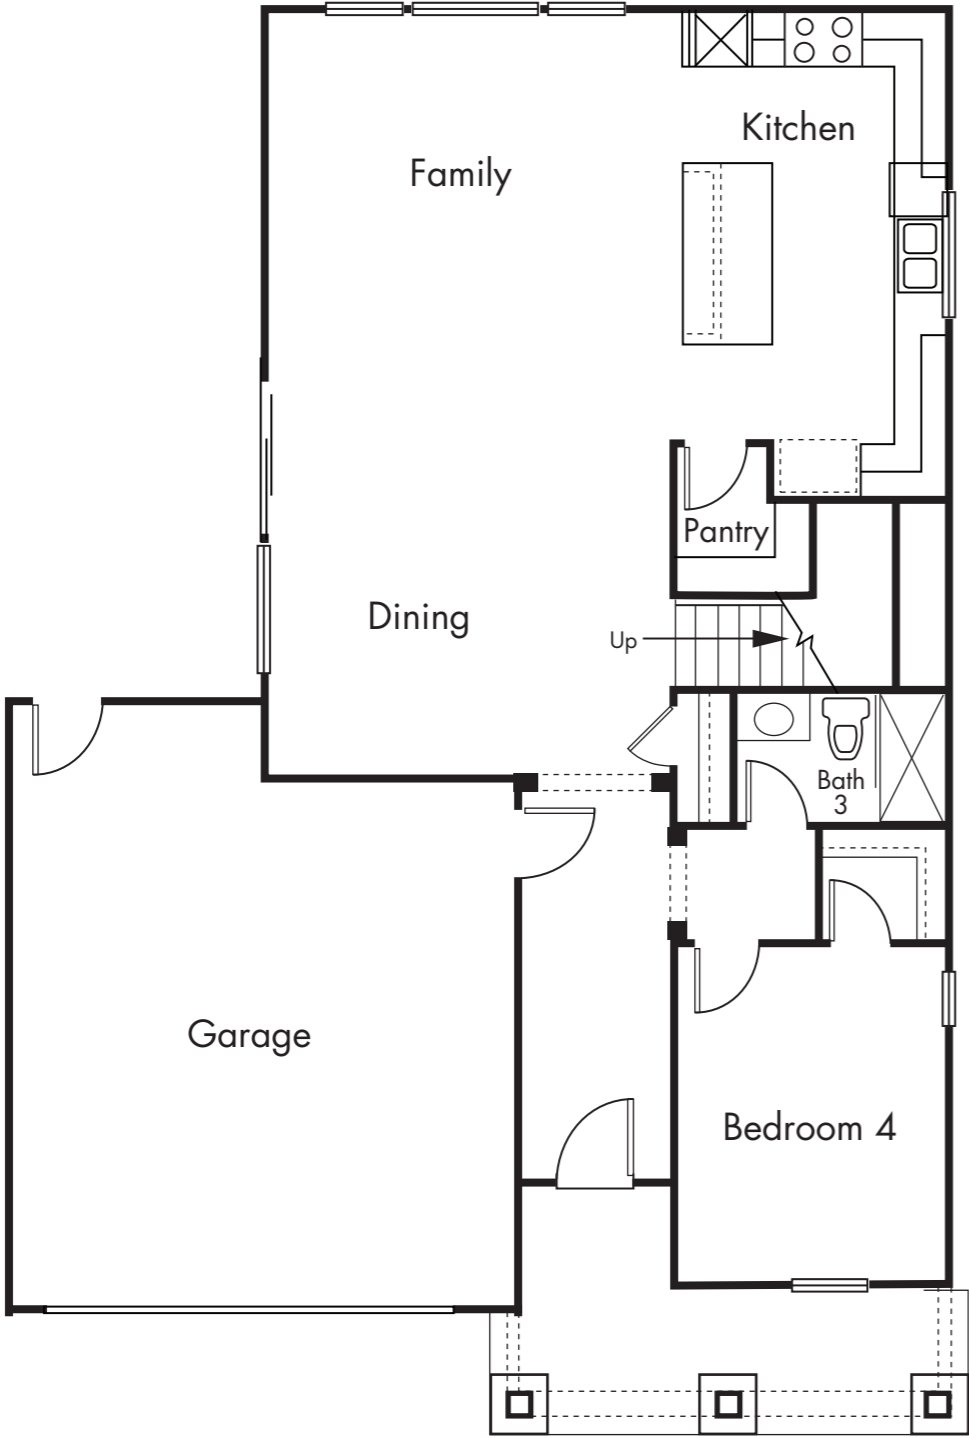

CENTRA

RESIDENCE 1

Approx. 2,439 Sq Ft
4 Bed
3 Bath

First Floor

Second Floor