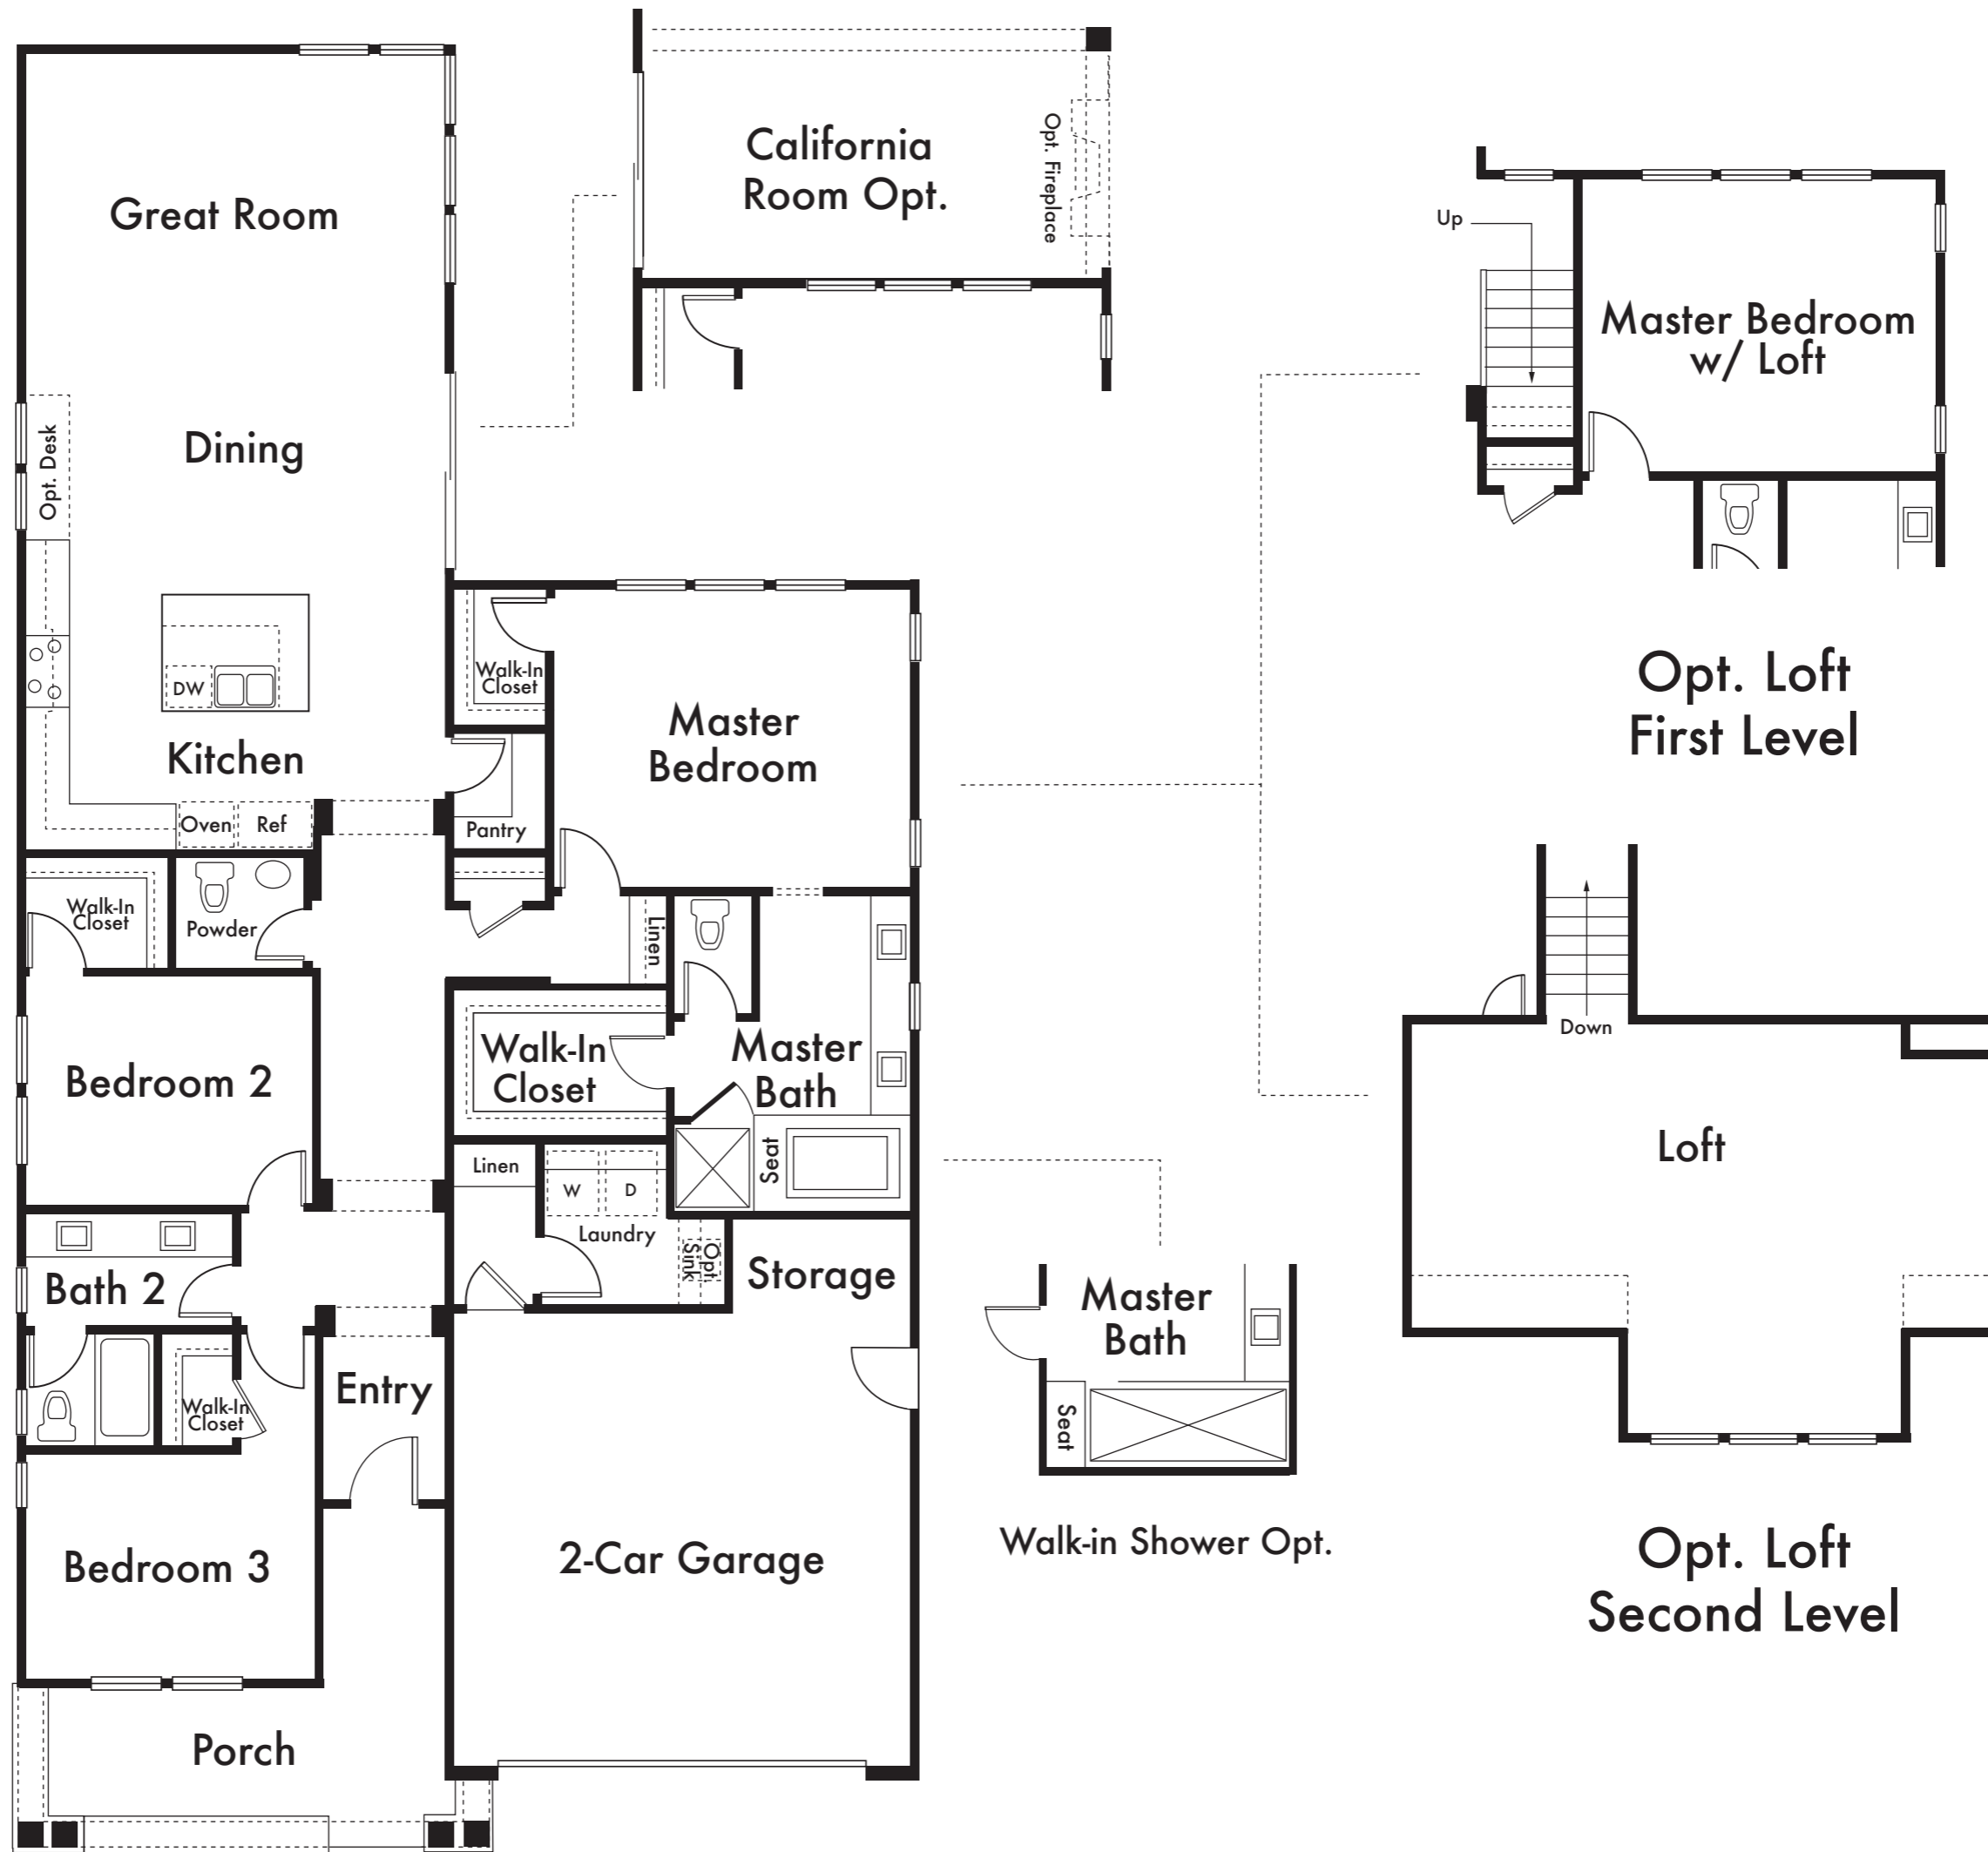

WOODBIDGE

RESIDENCE 1

Approx. 1,994 Sq Ft
3 Bed
2.5 Bath

First Floor