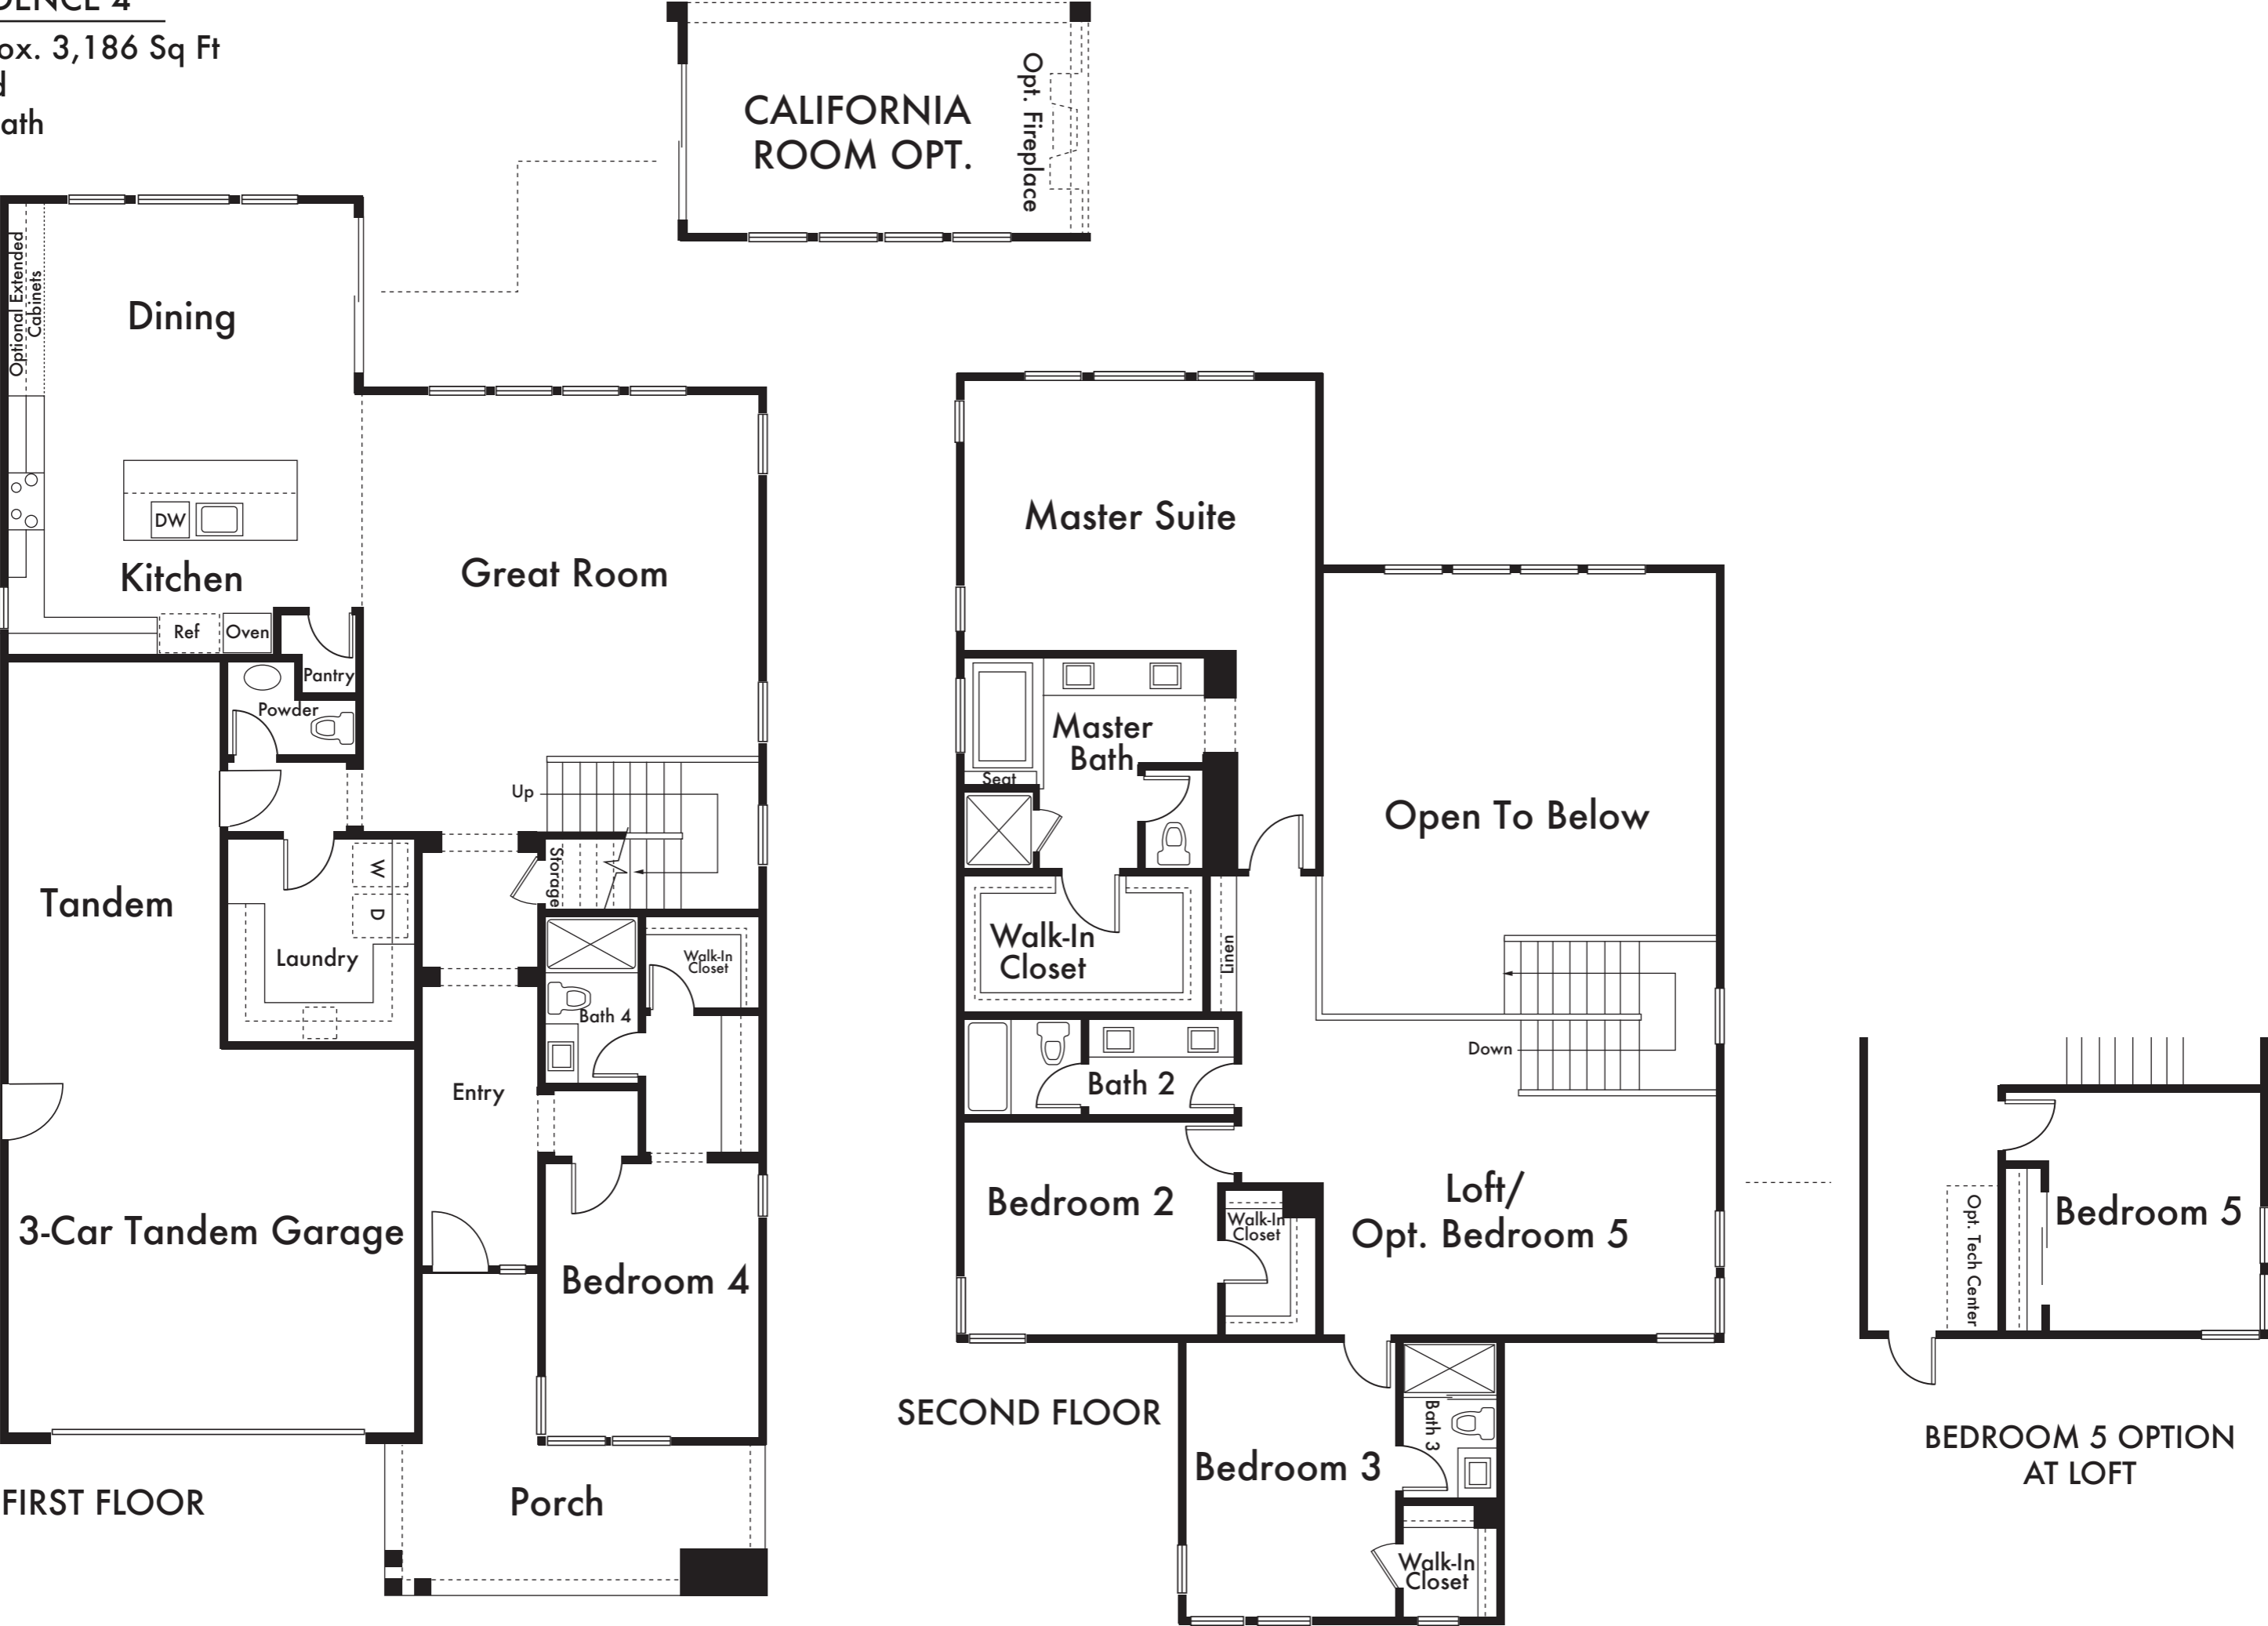

WOODBIDGE

RESIDENCE 4

Approx. 3,186 Sq Ft
4 Bed
4.5 Bath

*Floorplan depicts modeled elevation C. Please refer to plans for other elevations.