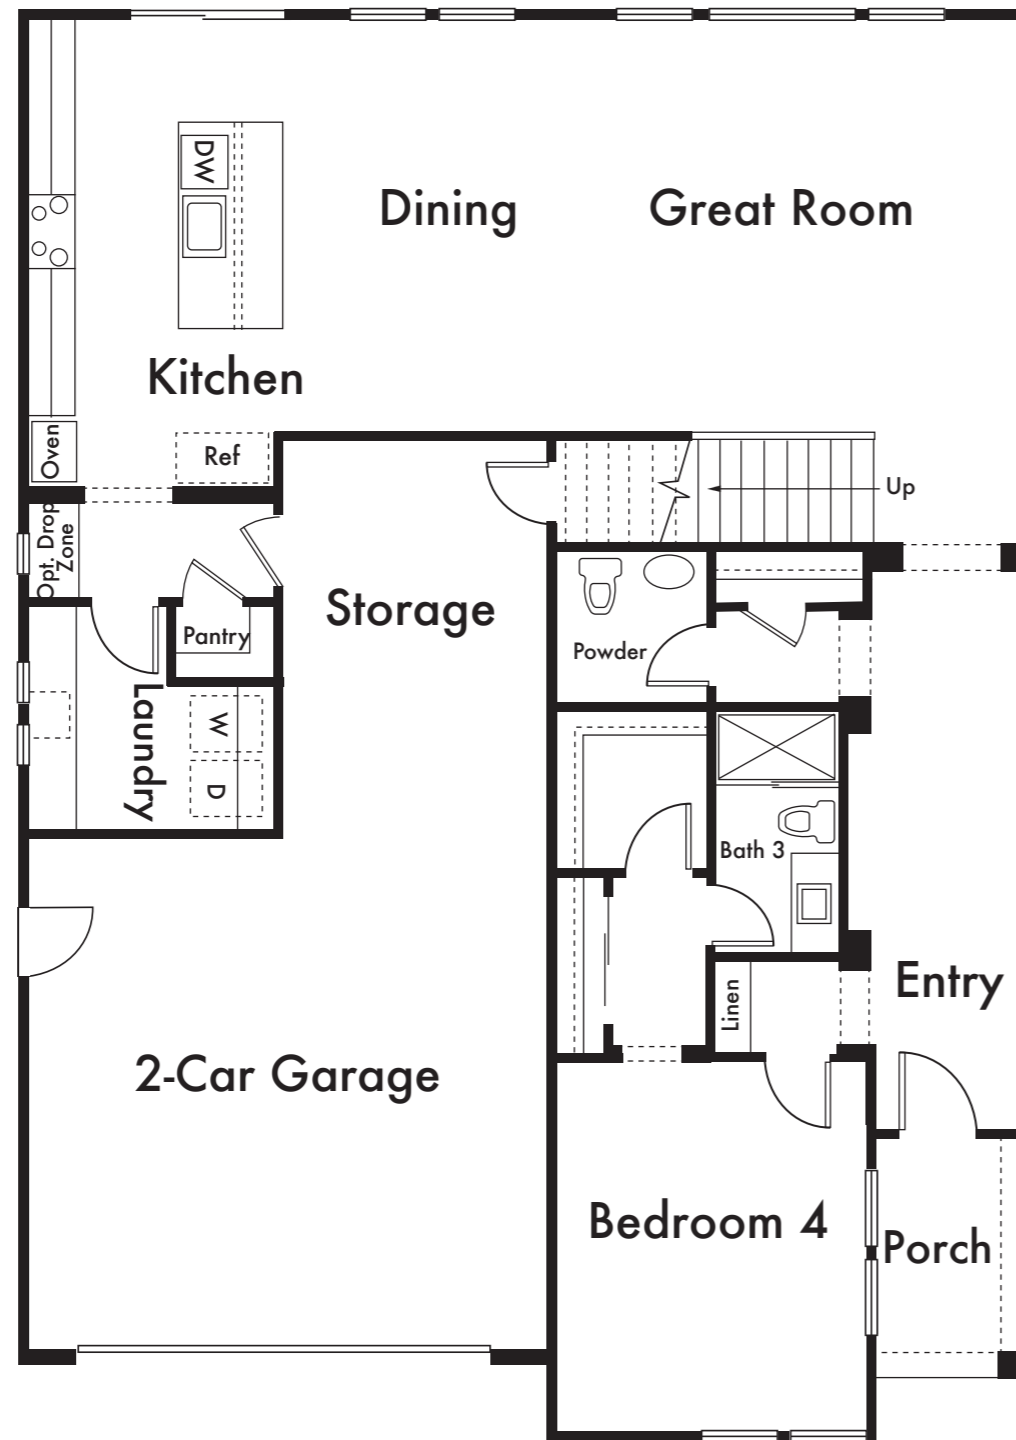

## RESIDENCE 2

Approx. 2,578 Sq Ft  
4 Bed  
3.5 Bath

FIRST FLOOR

SECOND FLOOR

\*Floorplan depicts modeled elevation C. Please refer to plans for other elevations.