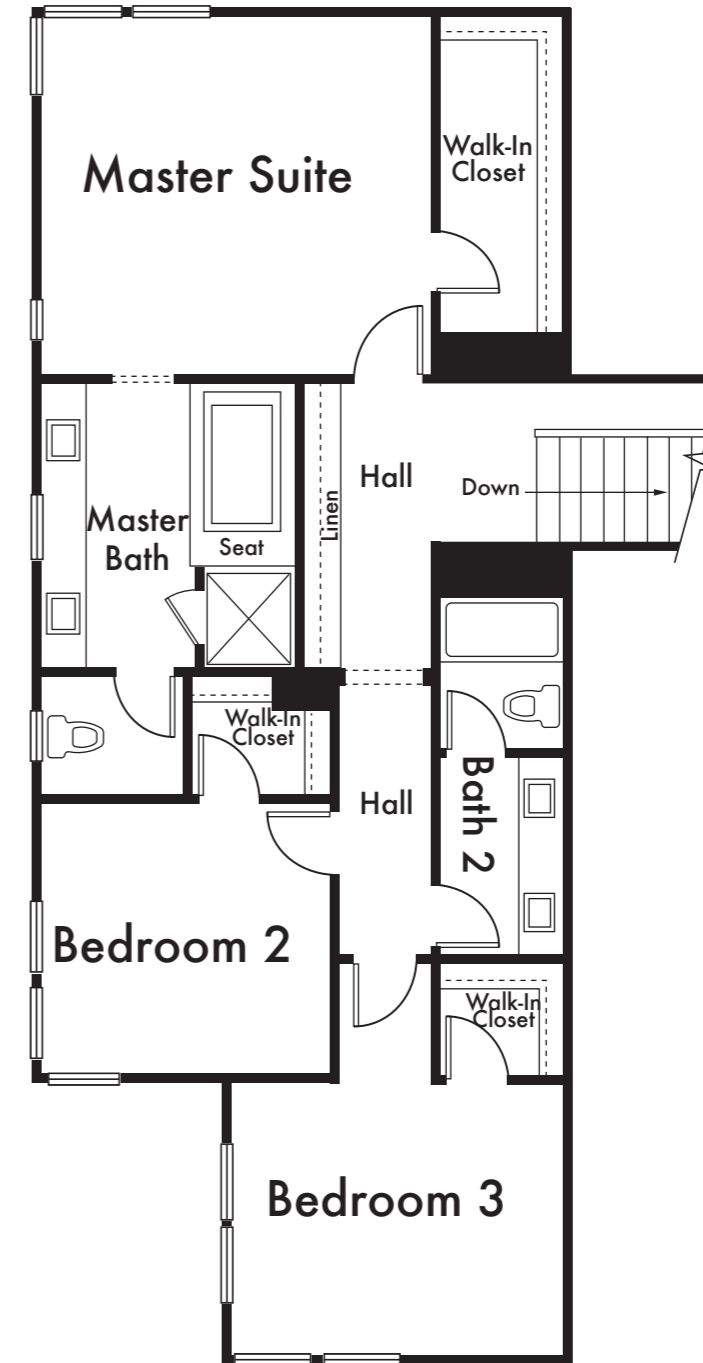

## RESIDENCE 2

Approx. 2,578 Sq Ft  
4 Bed  
3.5 Bath

FIRST FLOOR

SECOND FLOOR

\*Floorplan depicts modeled elevation C. Please refer to plans for other elevations.