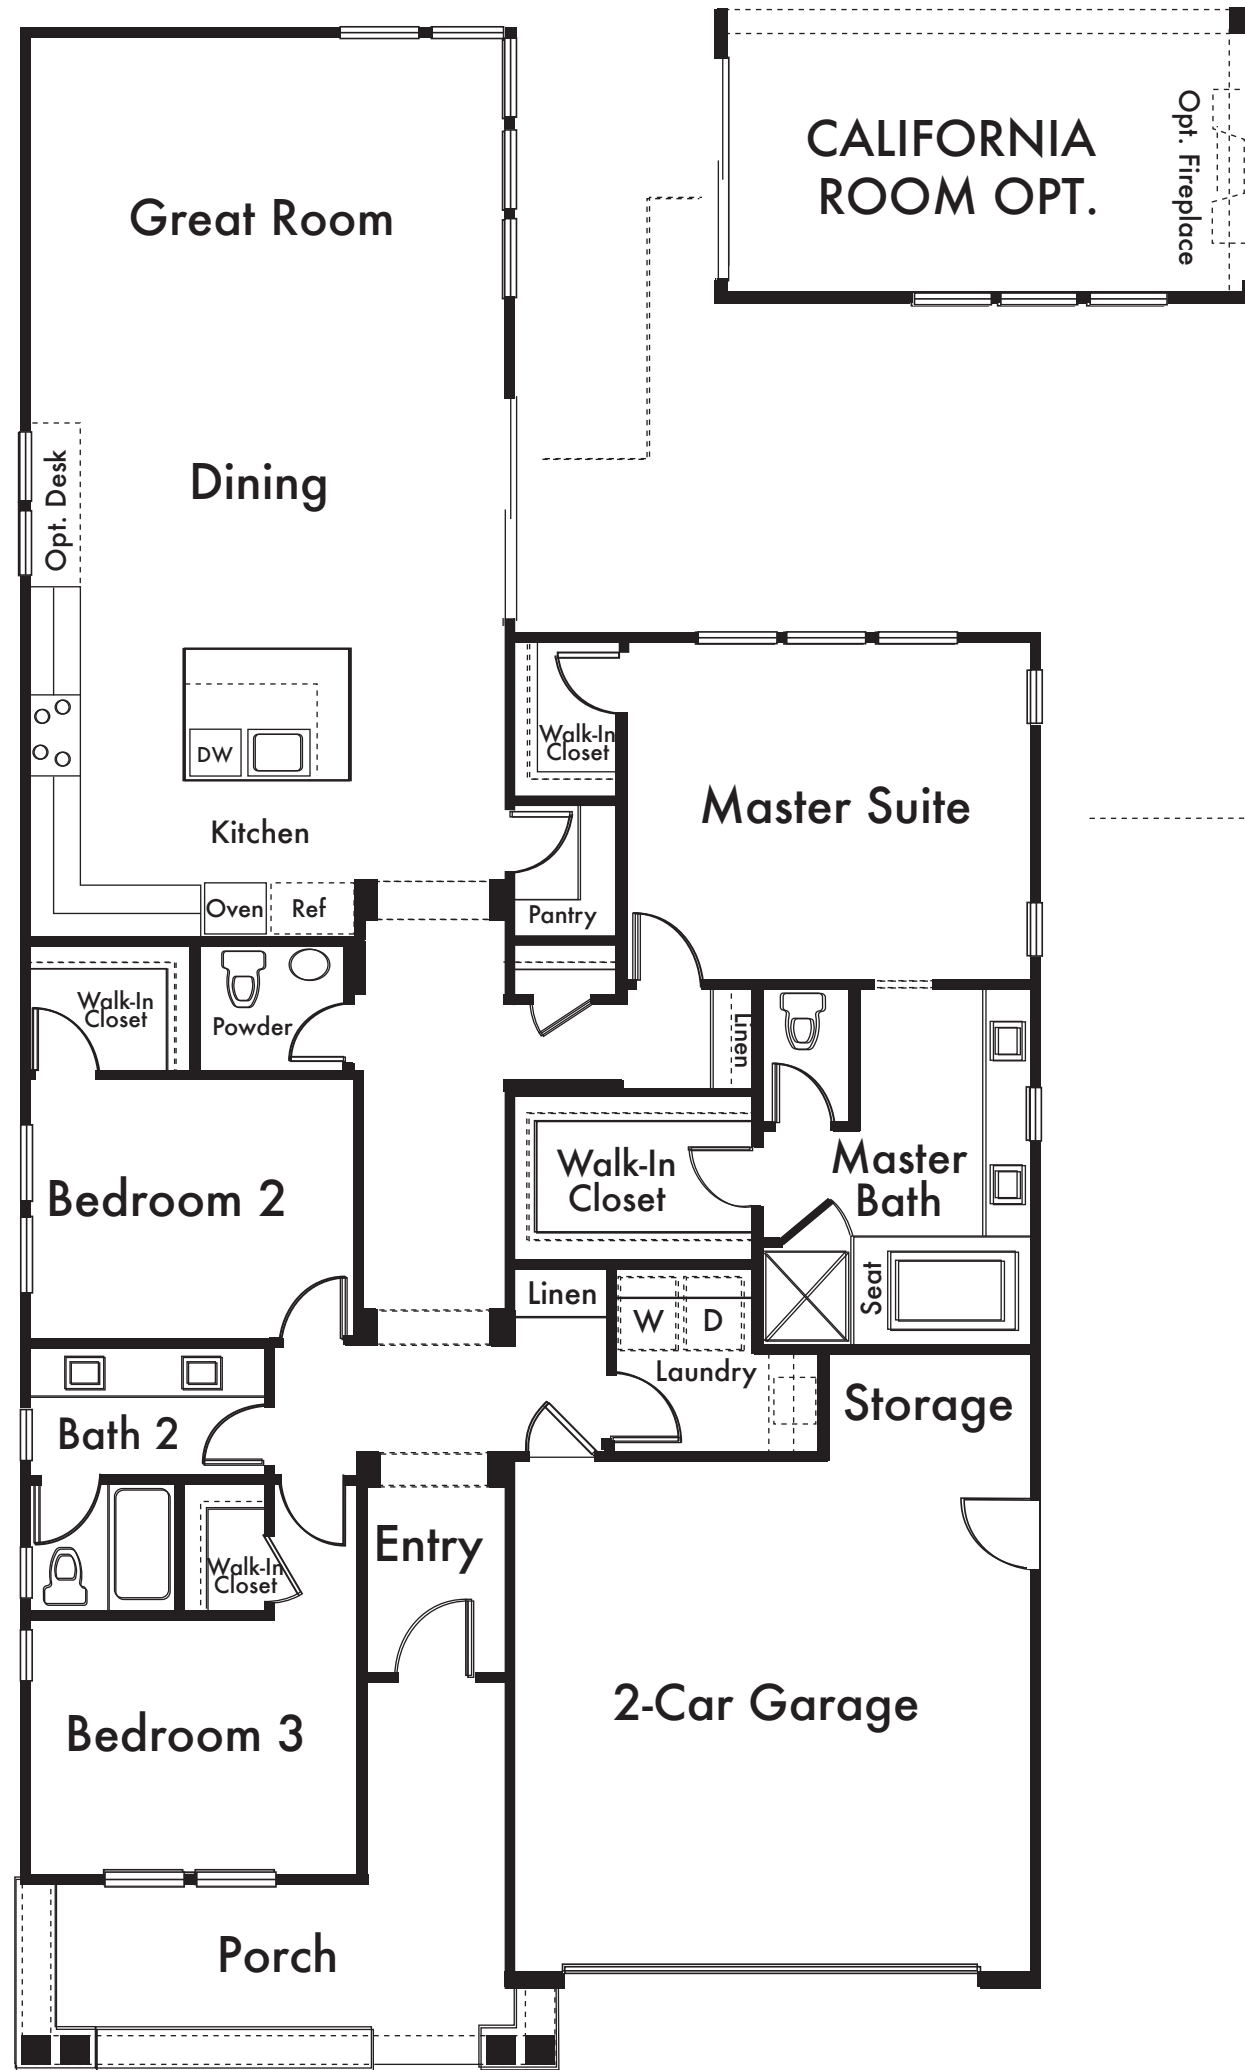

WOODBIDGE

RESIDENCE 1

Approx. 1,994 Sq Ft
3 Bed
2.5 Bath

FIRST FLOOR

OPT. LOFT
ABOVE MASTER SUITE
ON SECOND FLOOR

*Floorplan depicts modeled elevation A. Please refer to plans for other elevations.