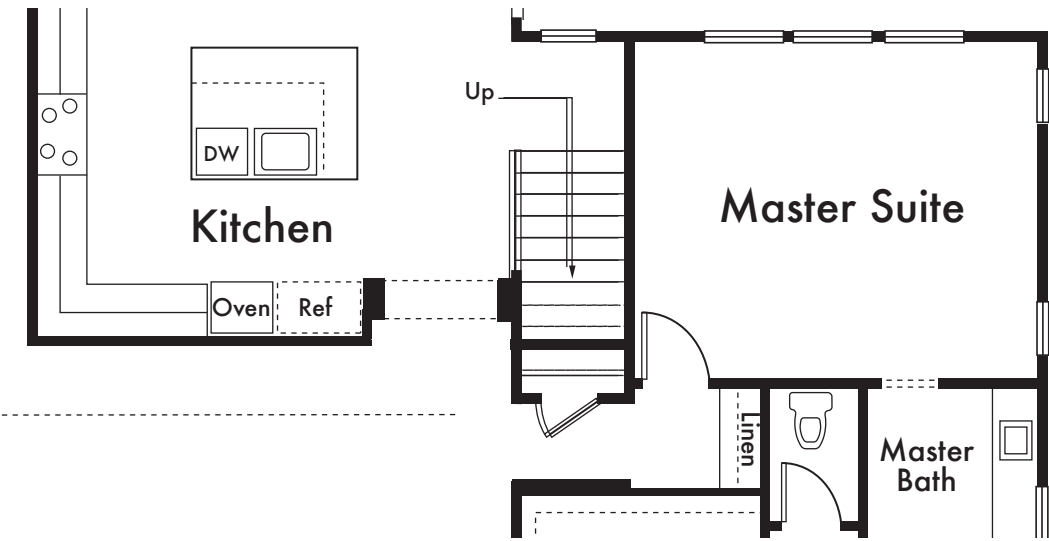

WOODBIDGE

RESIDENCE 1

Approx. 1,994 Sq Ft
3 Bed
2.5 Bath

FIRST FLOOR

OPT. LOFT
ABOVE MASTER SUITE
ON SECOND FLOOR

*Floorplan depicts modeled elevation A. Please refer to plans for other elevations.