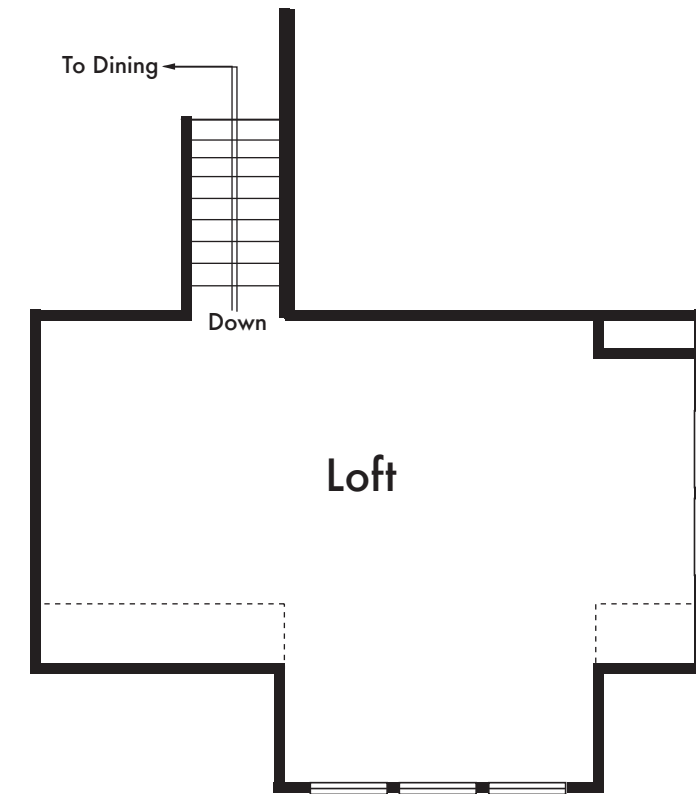

WOODBIDGE

RESIDENCE 1

Approx. 1,994 Sq Ft
3 Bed
2.5 Bath

FIRST FLOOR

OPT. LOFT
ABOVE MASTER SUITE
ON SECOND FLOOR

*Floorplan depicts modeled elevation A. Please refer to plans for other elevations.