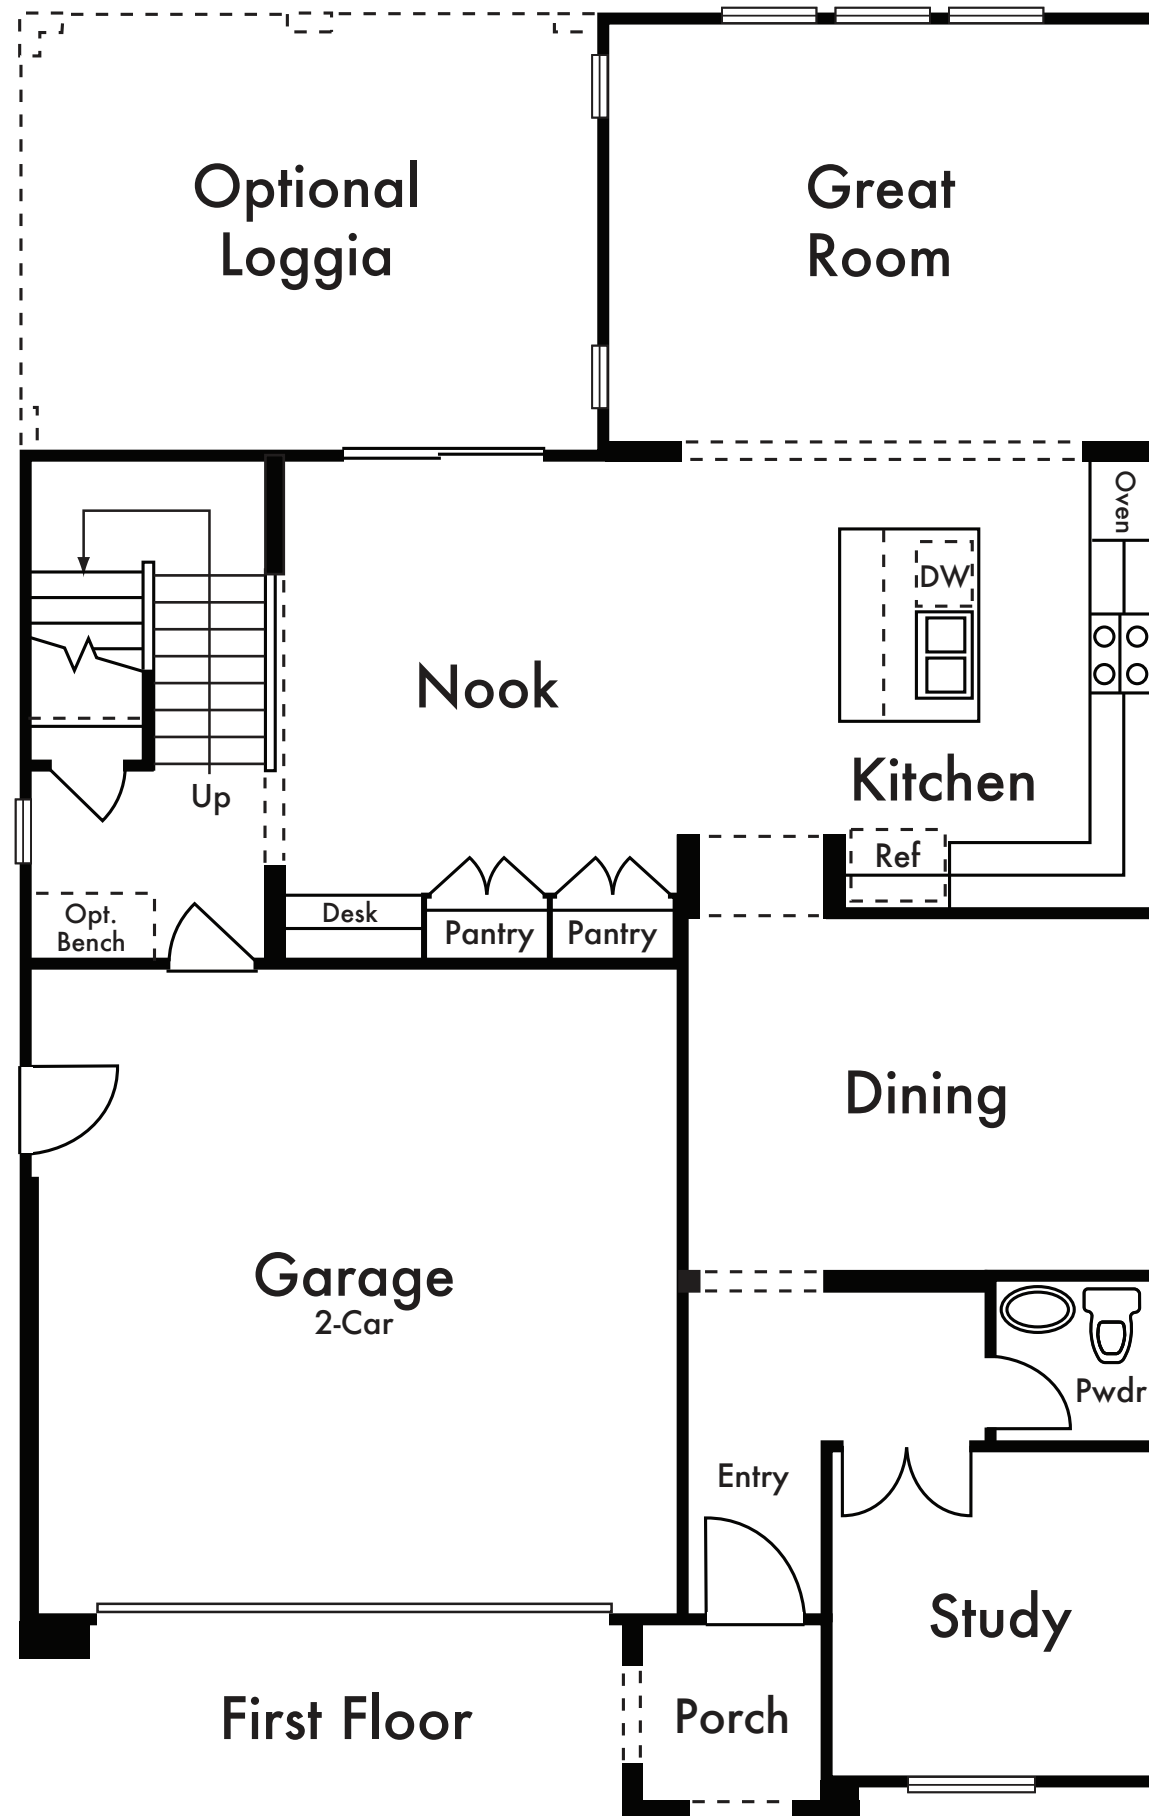

# ORCHARD

## RESIDENCE 3

Approx. 2,725 Sq Ft

4 Bed

3.5 Bath

Second Floor