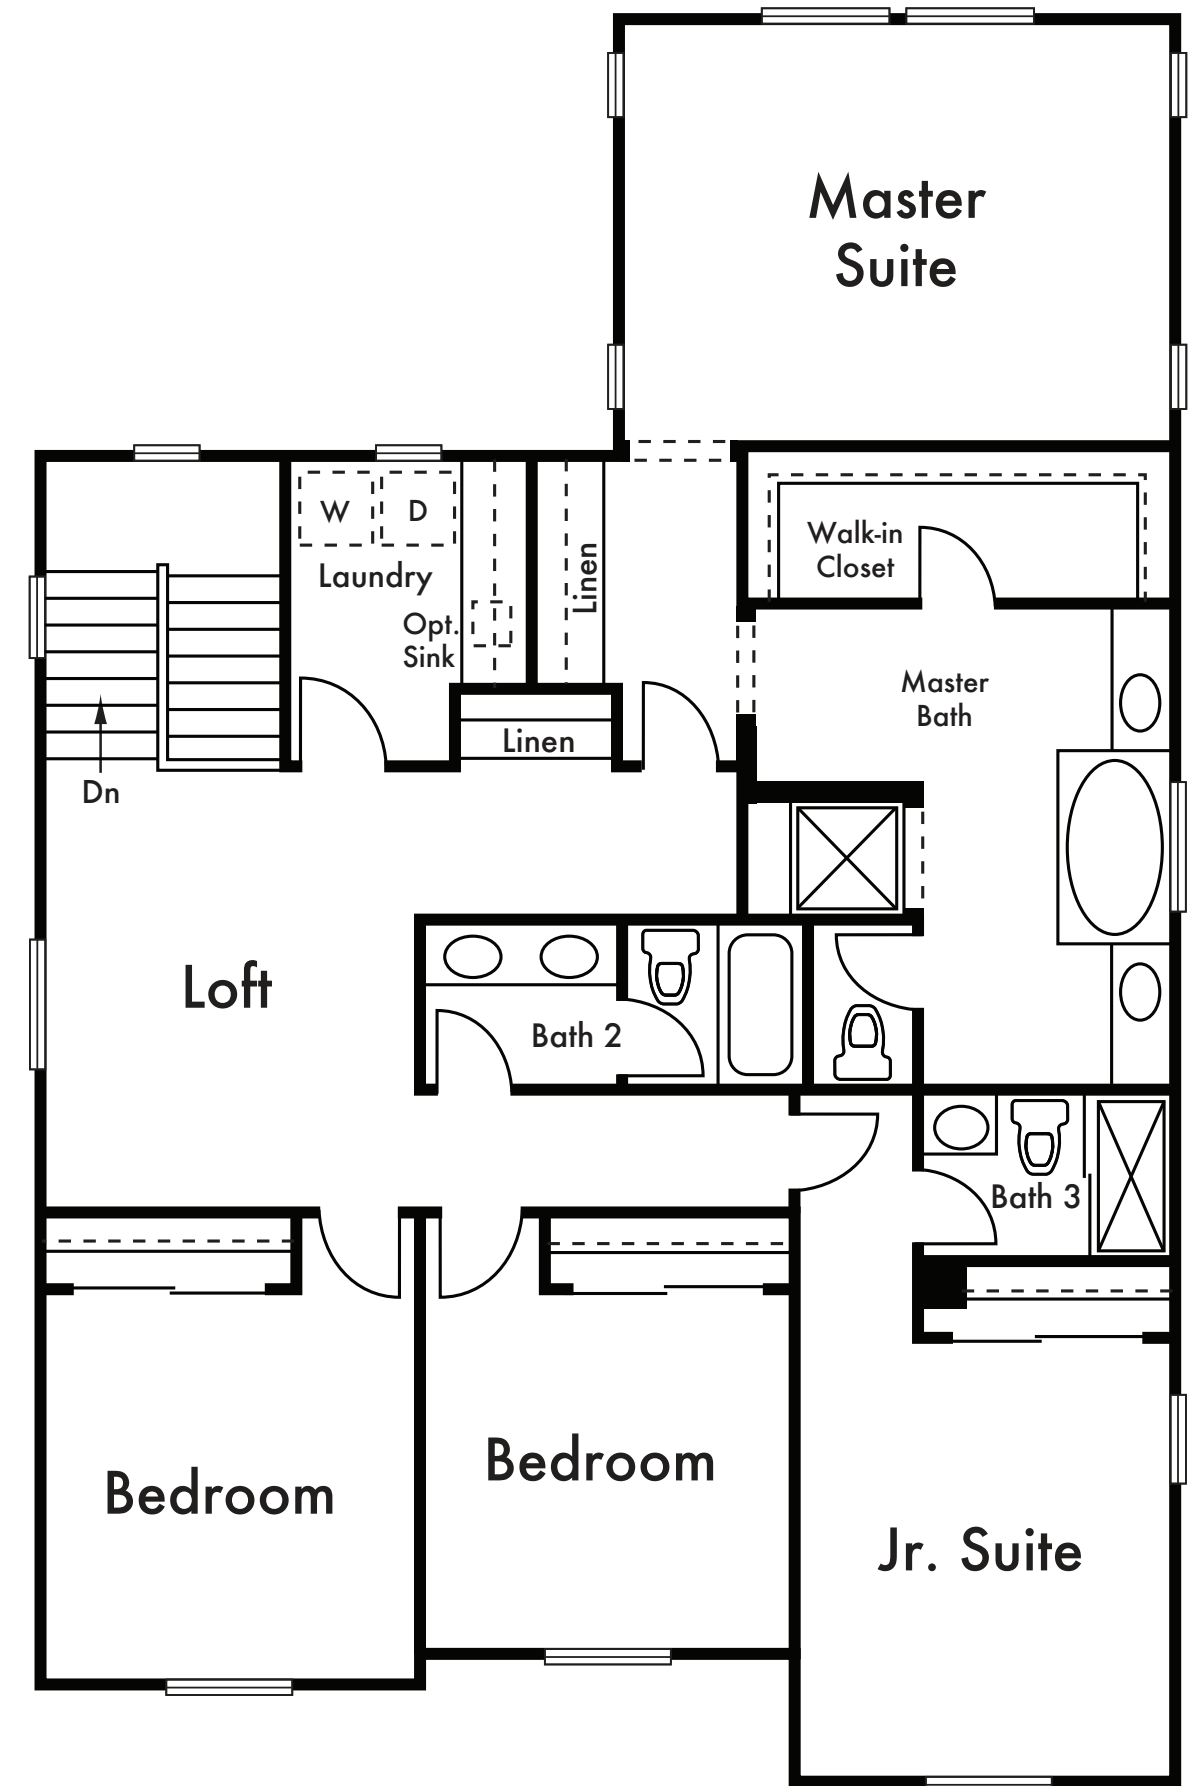

# ORCHARD

## RESIDENCE 3

Approx. 2,725 Sq Ft

4 Bed

3.5 Bath

Second Floor