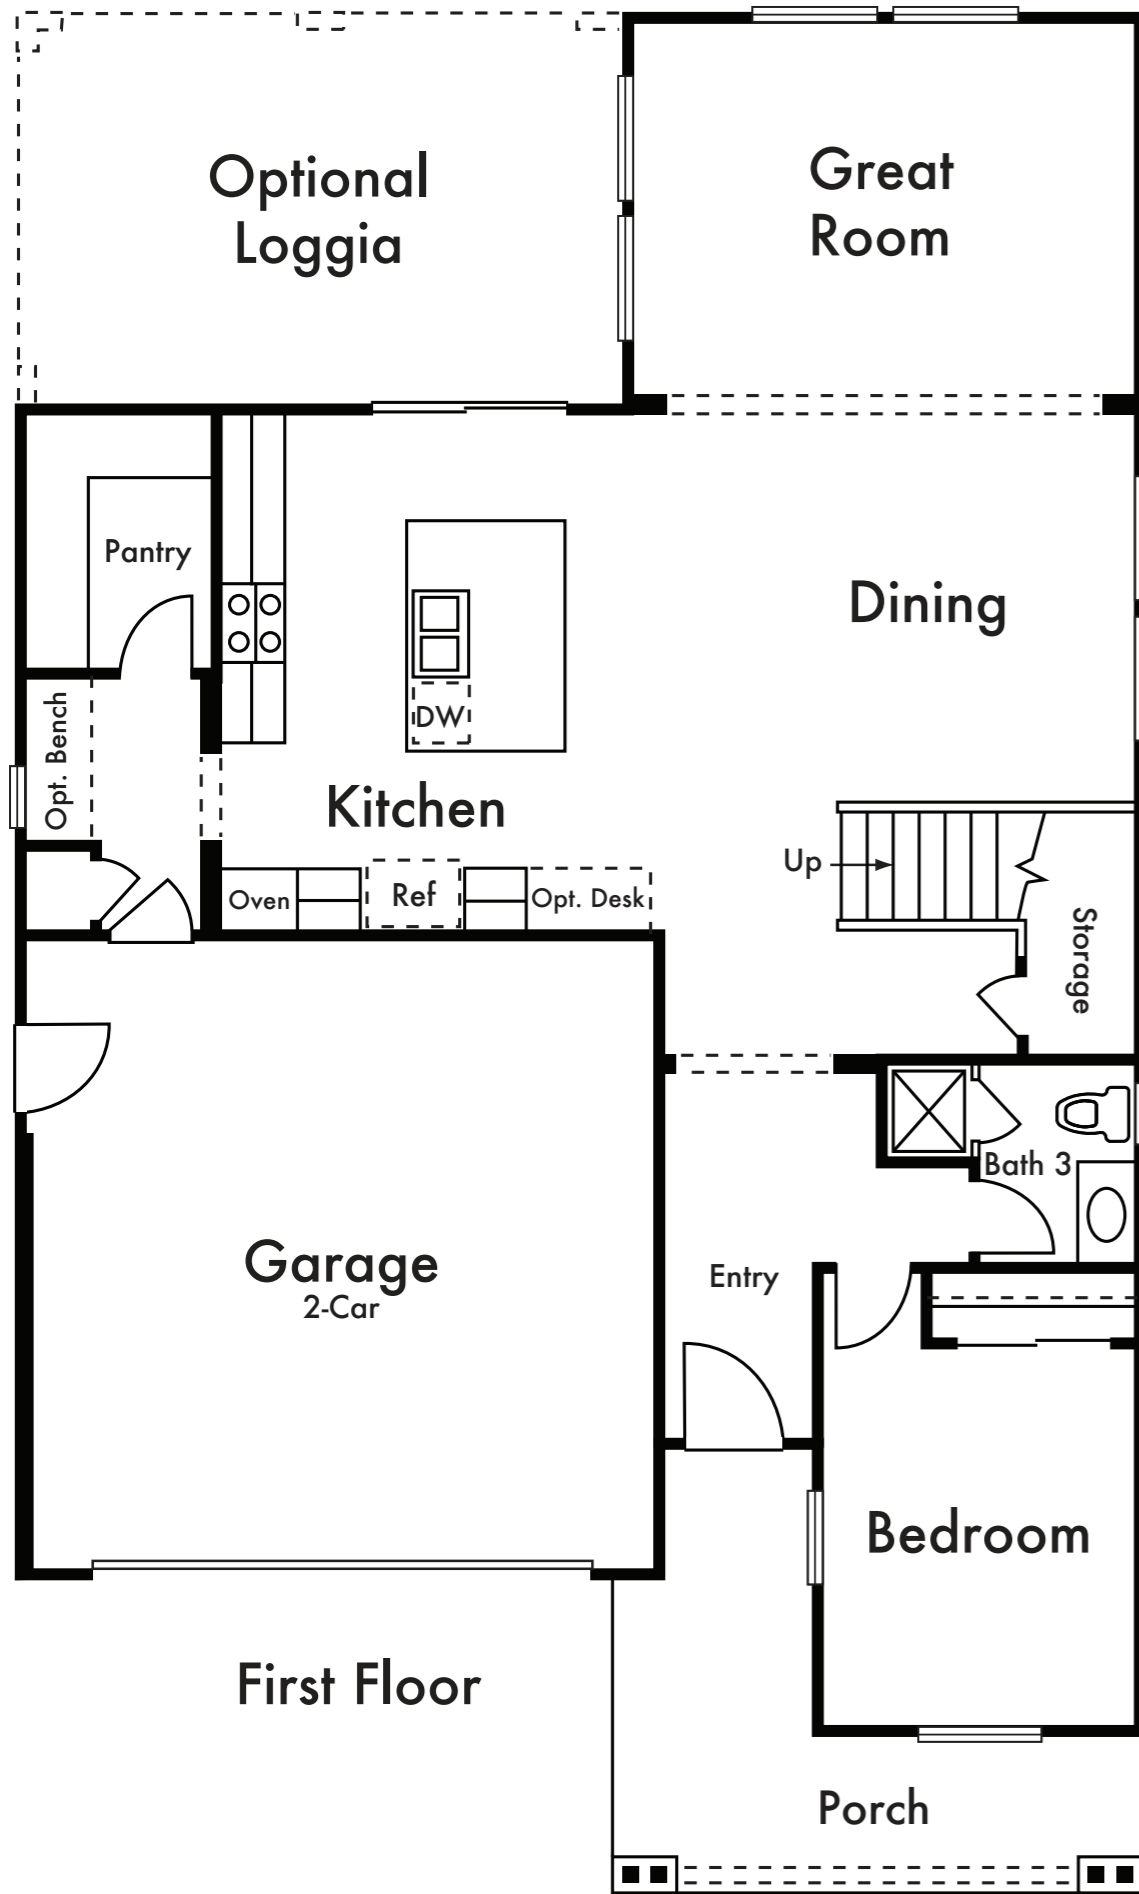

ORCHARD

RESIDENCE 2

Approx. 2,447 Sq Ft
5 Bed
3 Bath

Second Floor