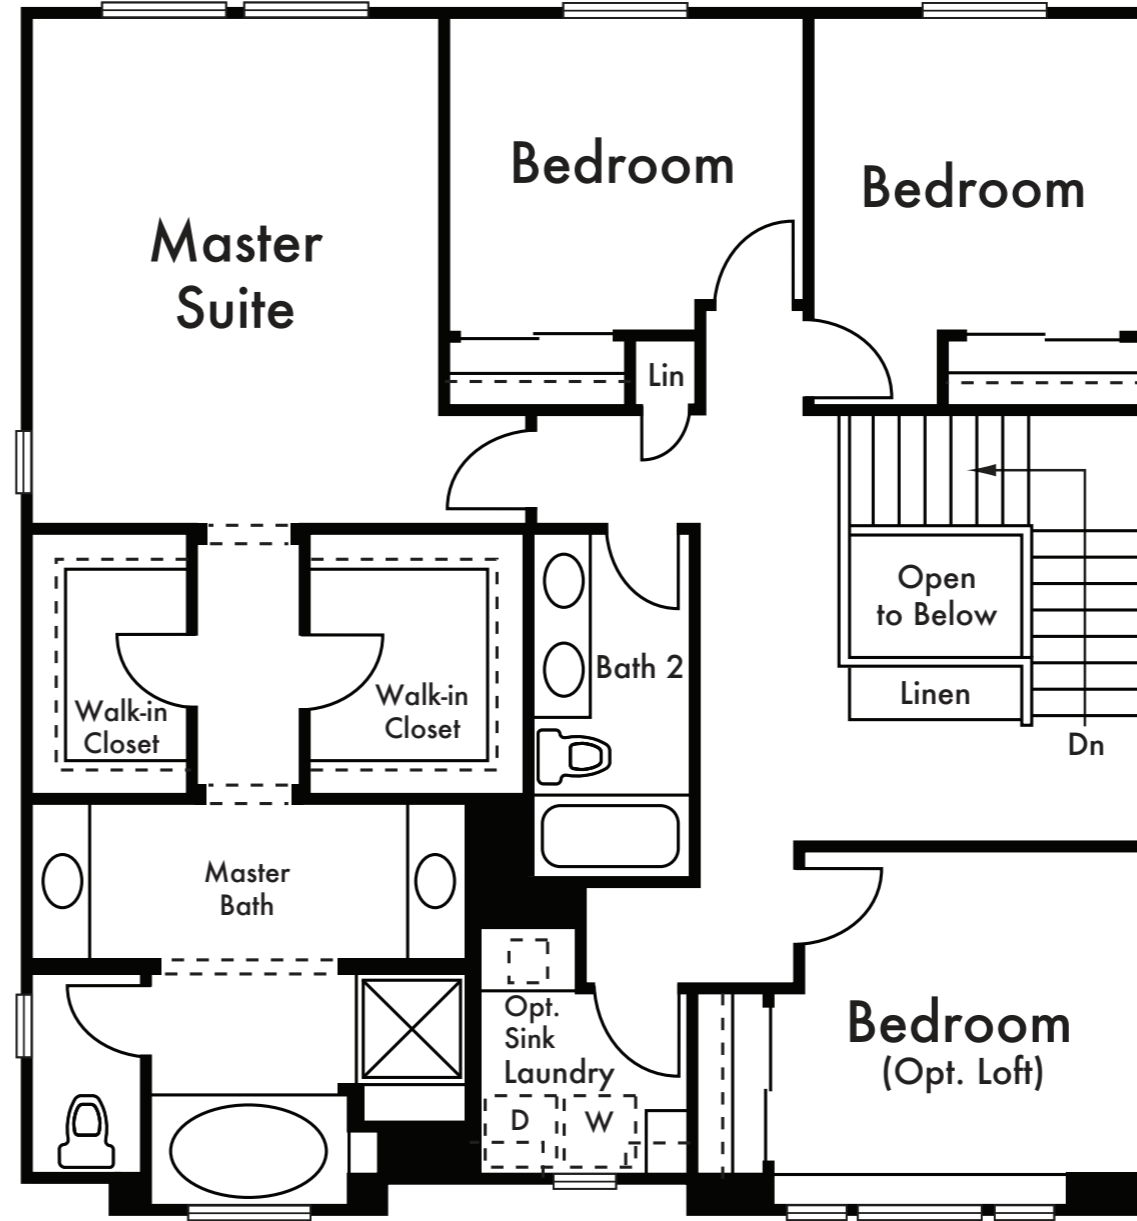

ORCHARD

RESIDENCE 2

Approx. 2,447 Sq Ft
5 Bed
3 Bath

Second Floor