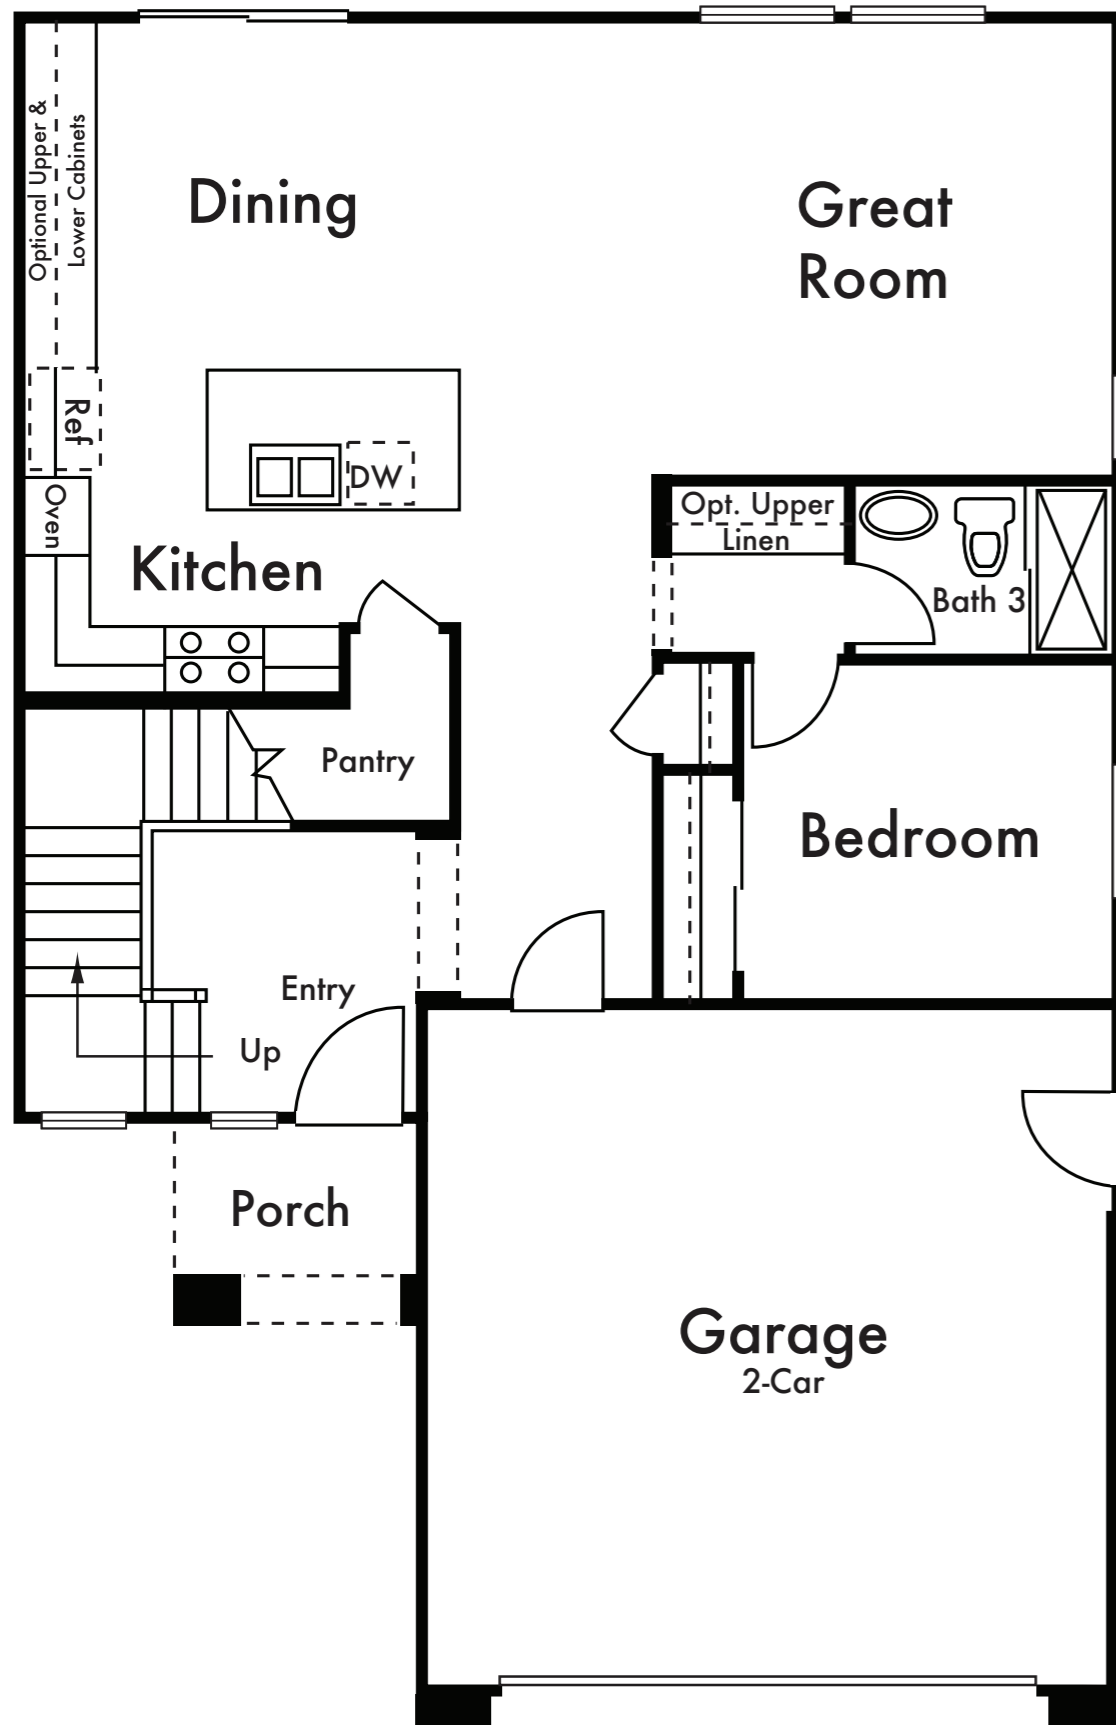

ORCHARD

RESIDENCE 1

Approx. 2,211 Sq Ft

4 Bed

3 Bath

First Floor

Second Floor

Optional Bedroom