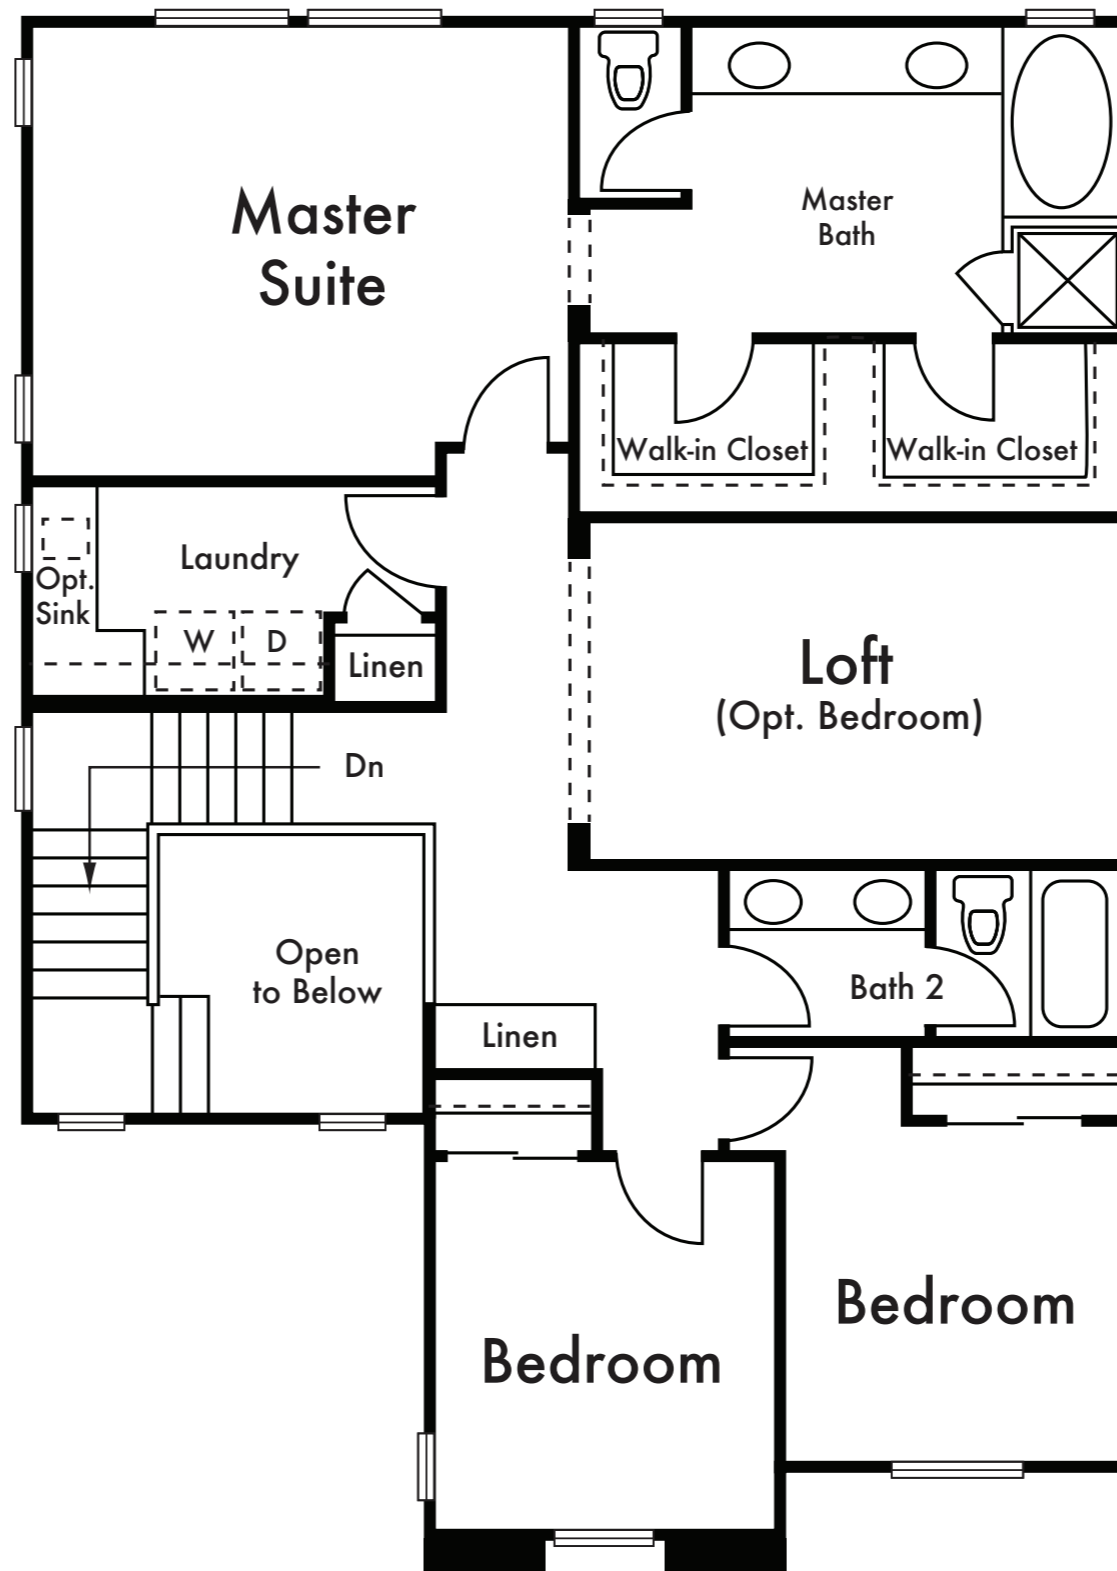

ORCHARD

RESIDENCE 1

Approx. 2,211 Sq Ft

4 Bed

3 Bath

First Floor

Second Floor

Optional Bedroom