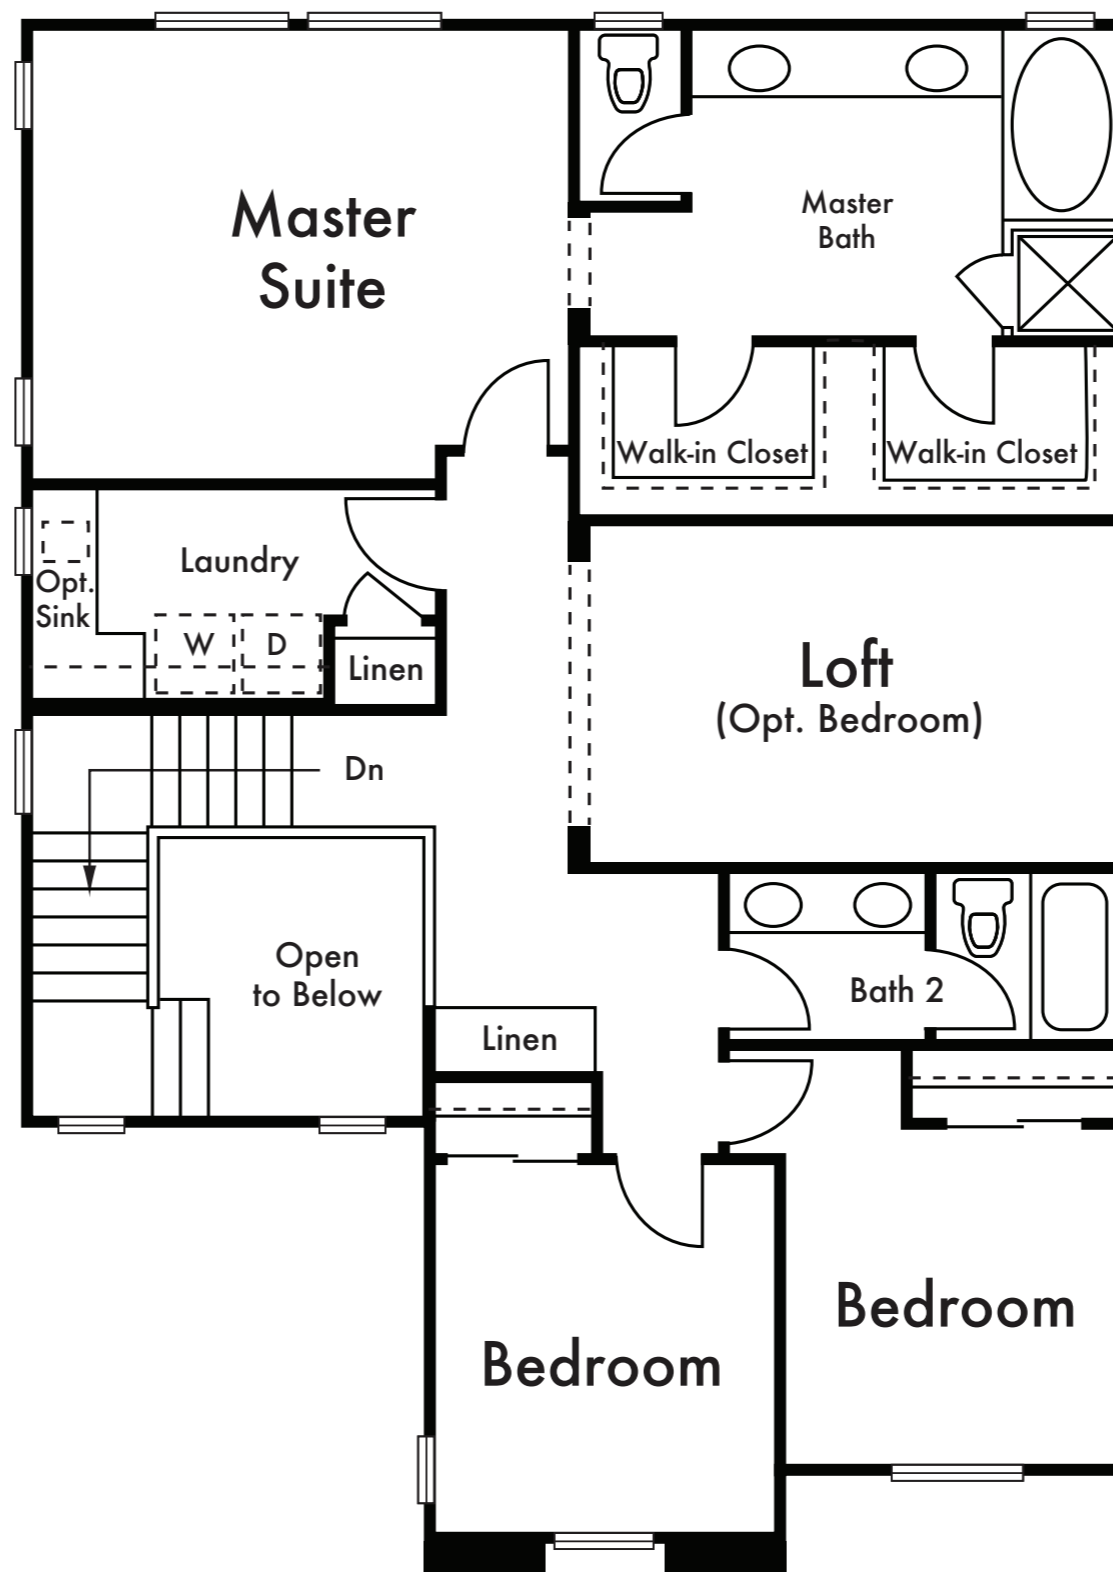

ORCHARD

RESIDENCE 1

Approx. 2,211 Sq Ft

4 Bed

3 Bath

First Floor

Second Floor

Optional Bedroom