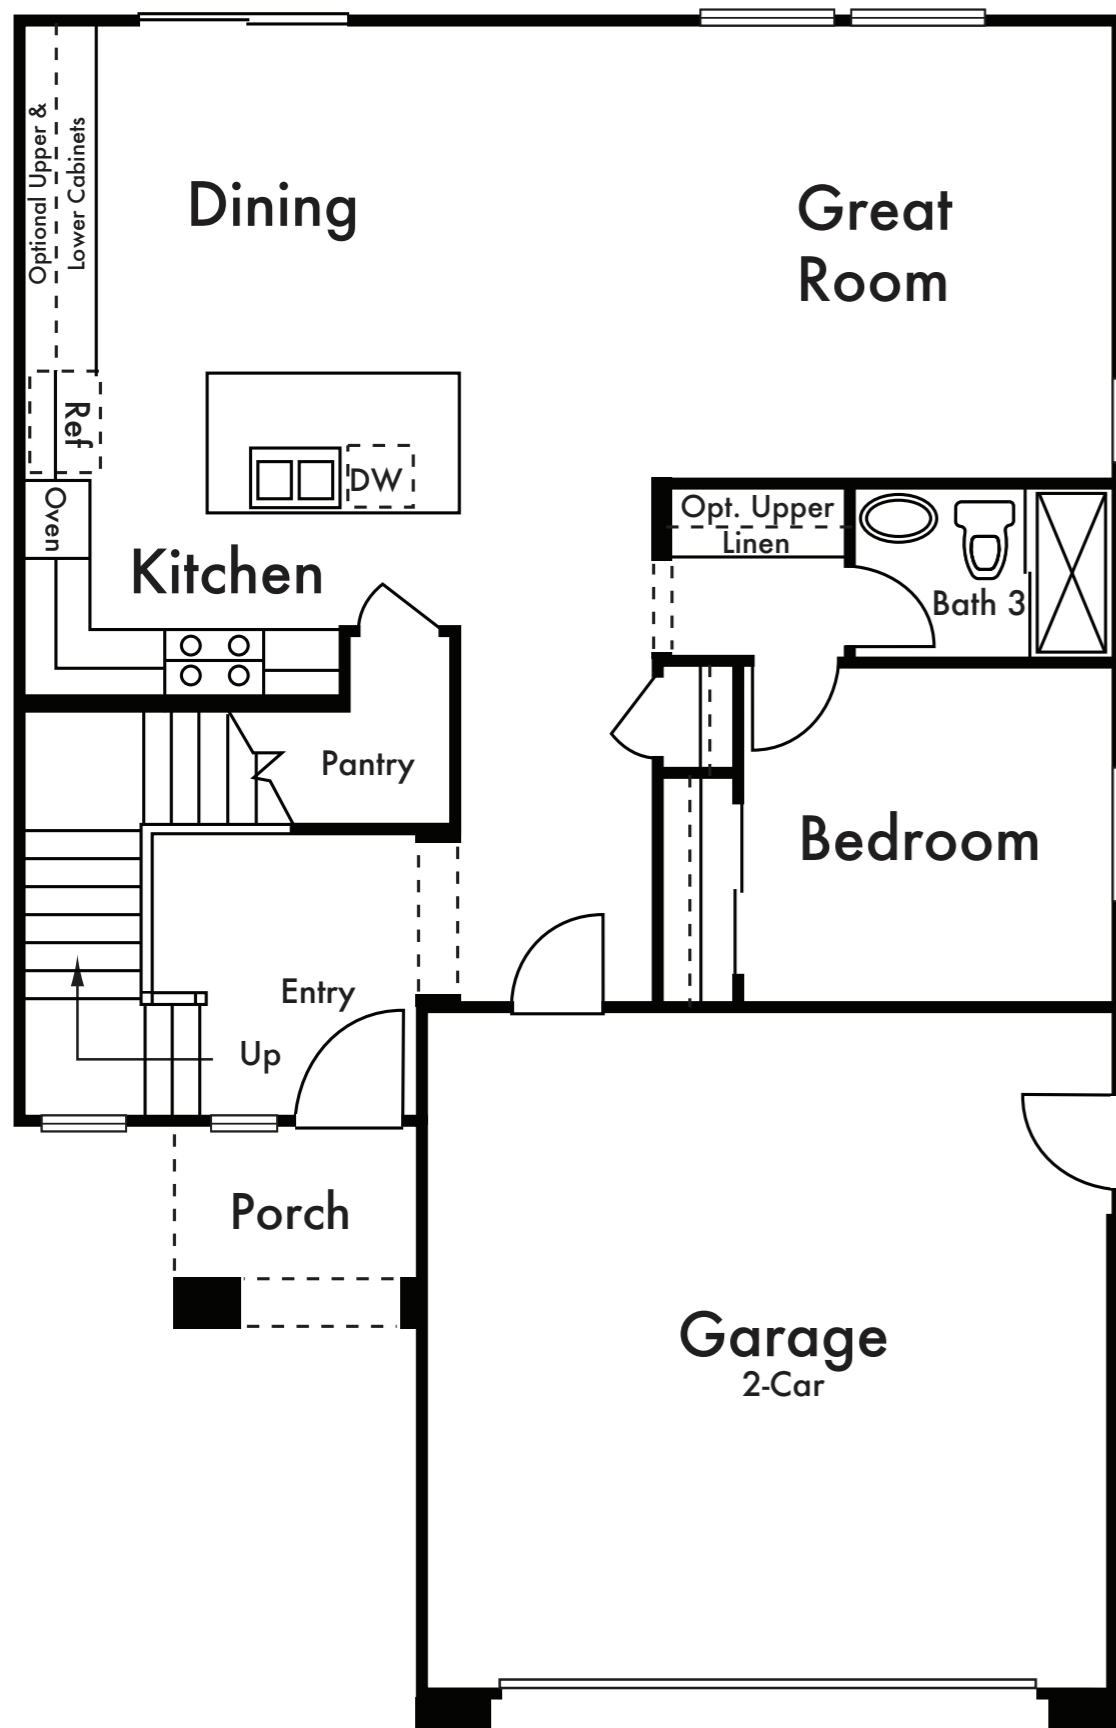

ORCHARD

RESIDENCE 1

Approx. 2,211 Sq Ft

4 Bed

3 Bath

First Floor

Second Floor

Optional Bedroom