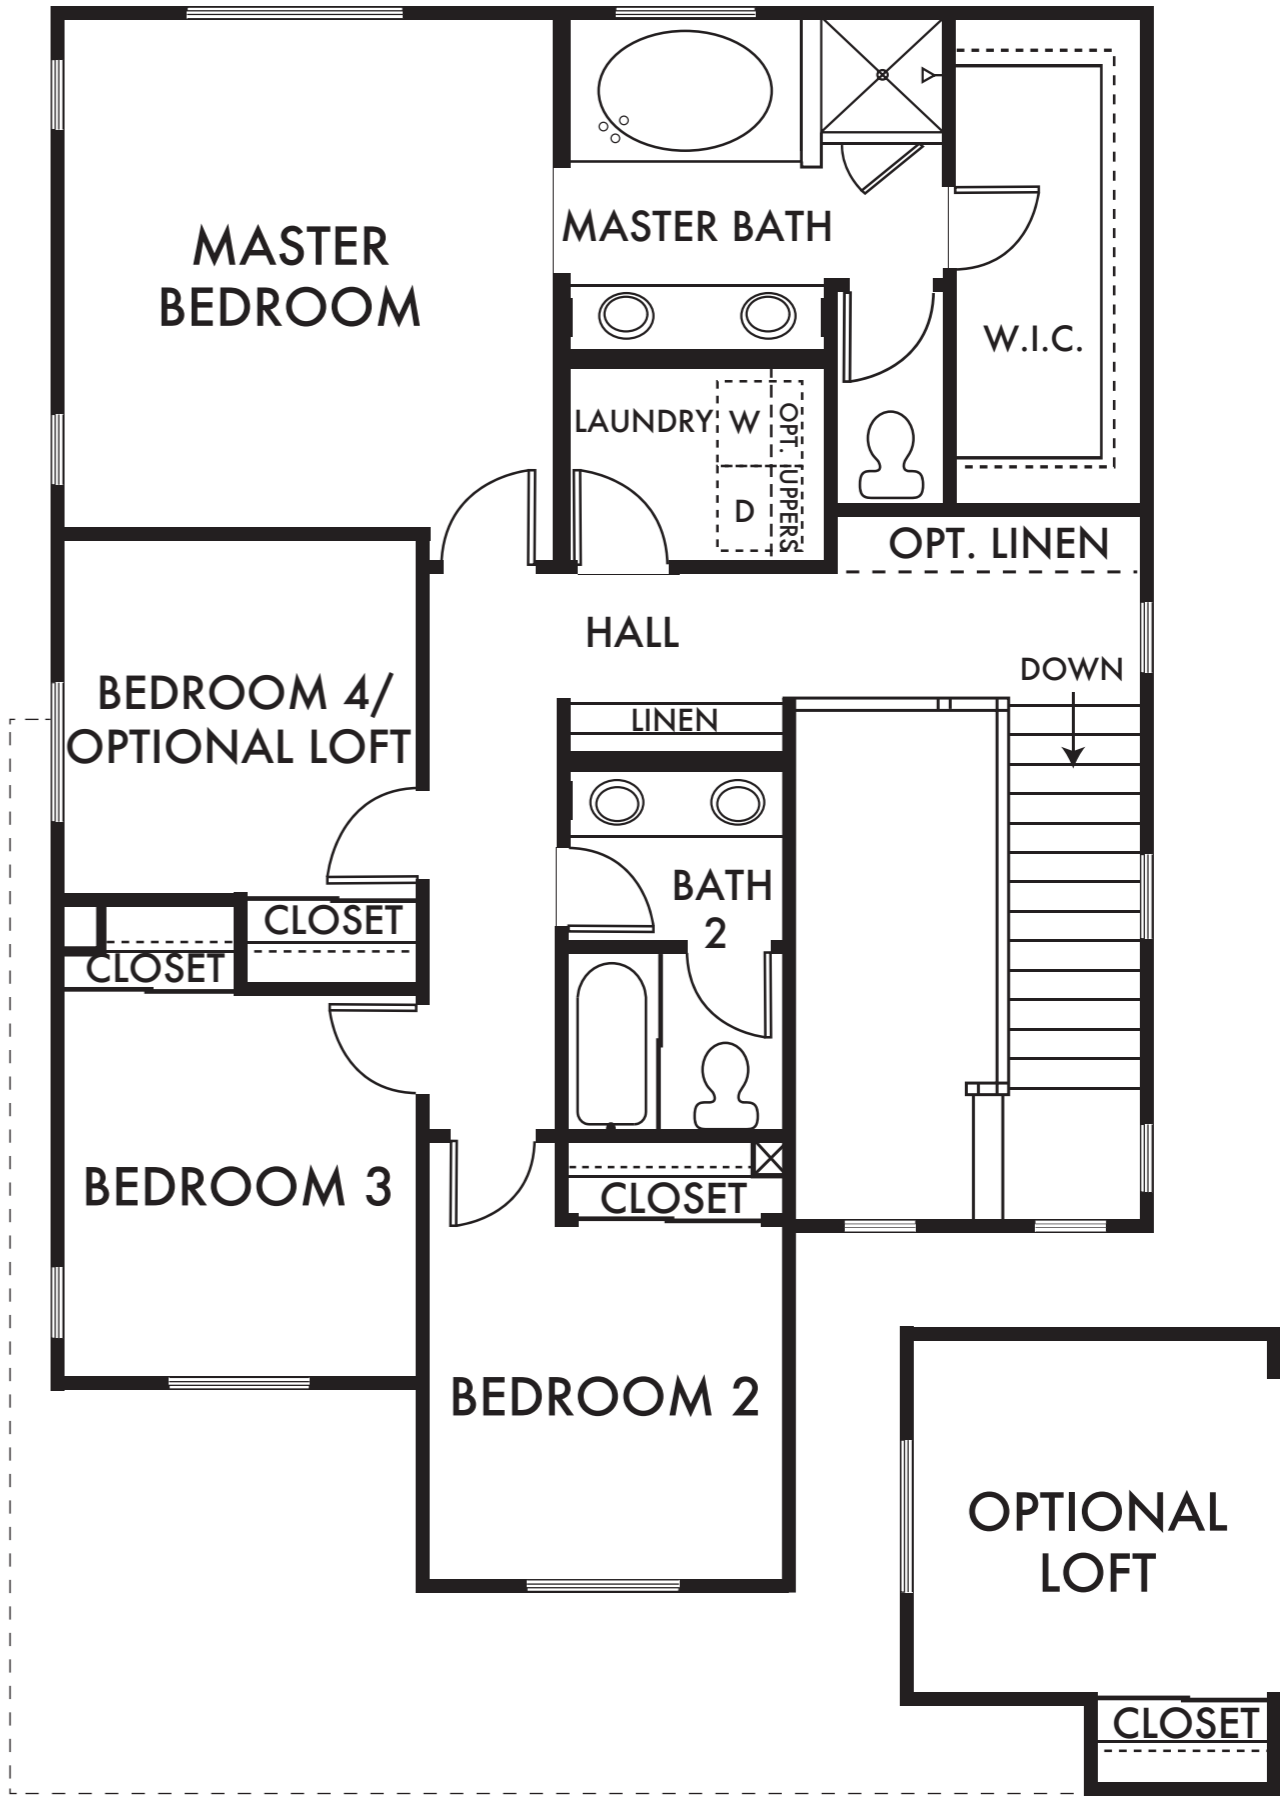

## RESIDENCE 2

Approx. 1,845 Sq Ft

4 Bed

2.5 Bath

First Floor

Second Floor

OPT. LOFT AT BEDROOM 4