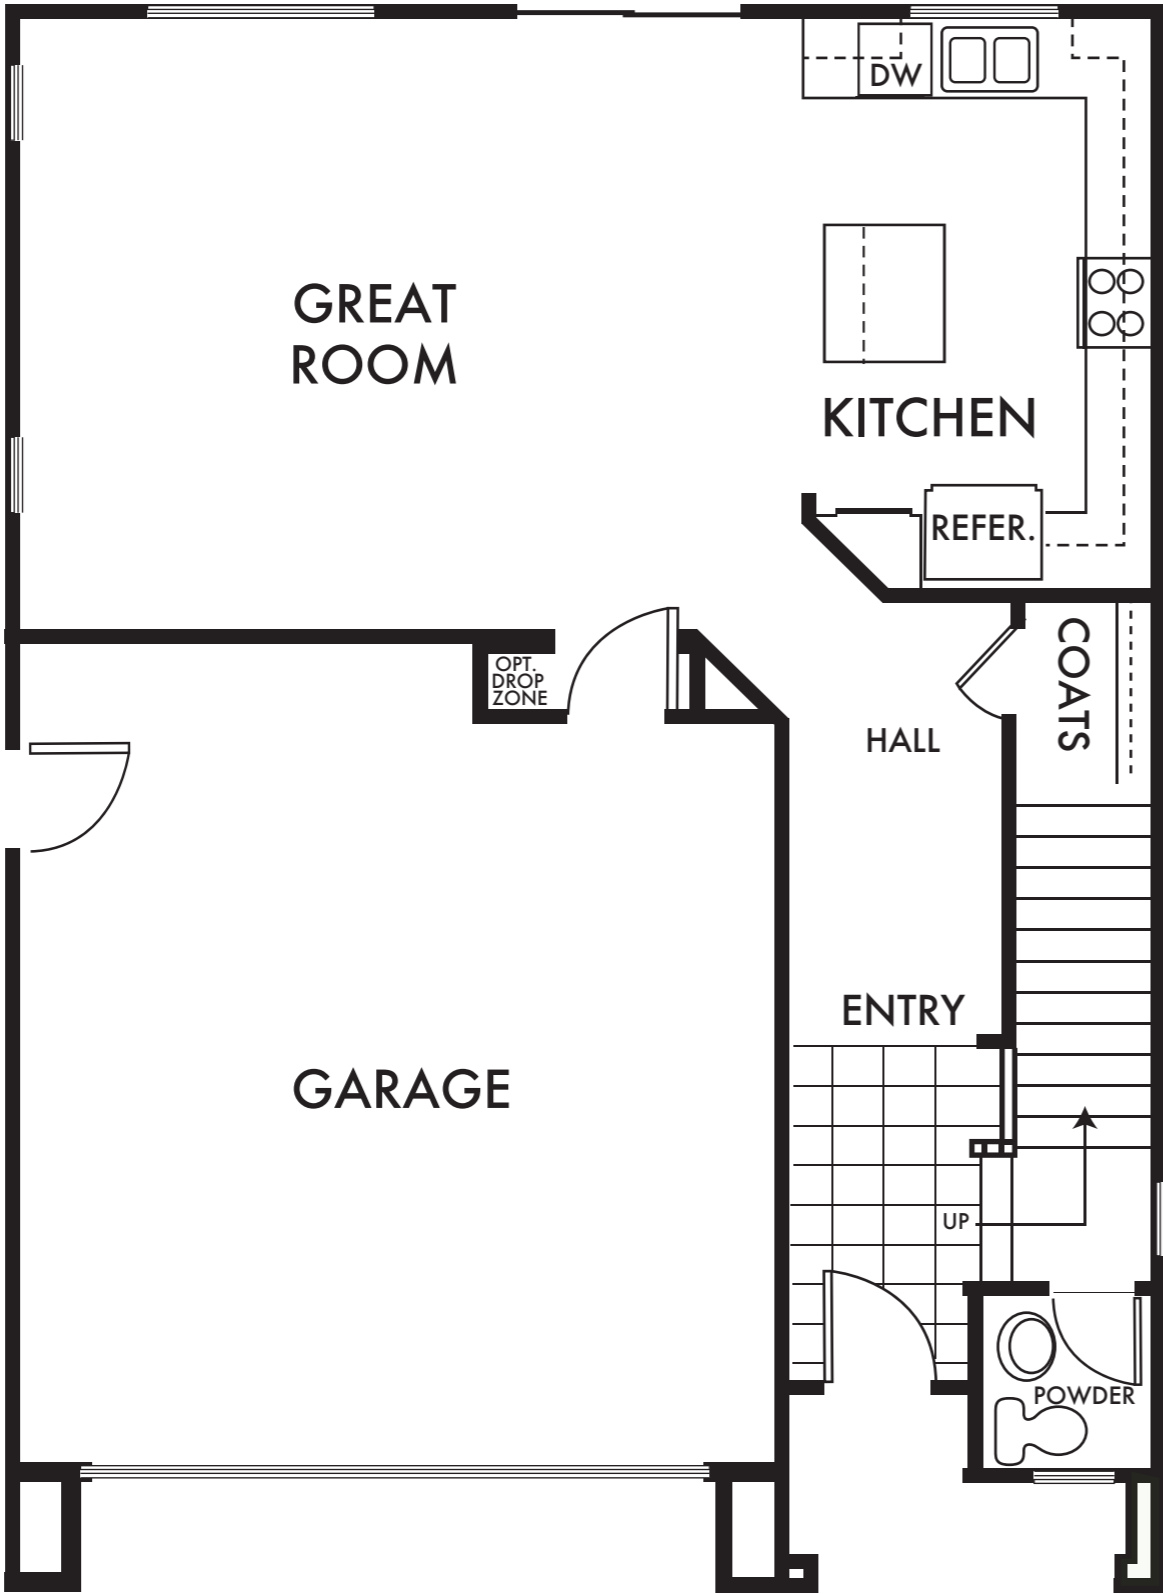

## RESIDENCE 2

Approx. 1,845 Sq Ft

4 Bed

2.5 Bath

First Floor

Second Floor

OPT. LOFT AT BEDROOM 4