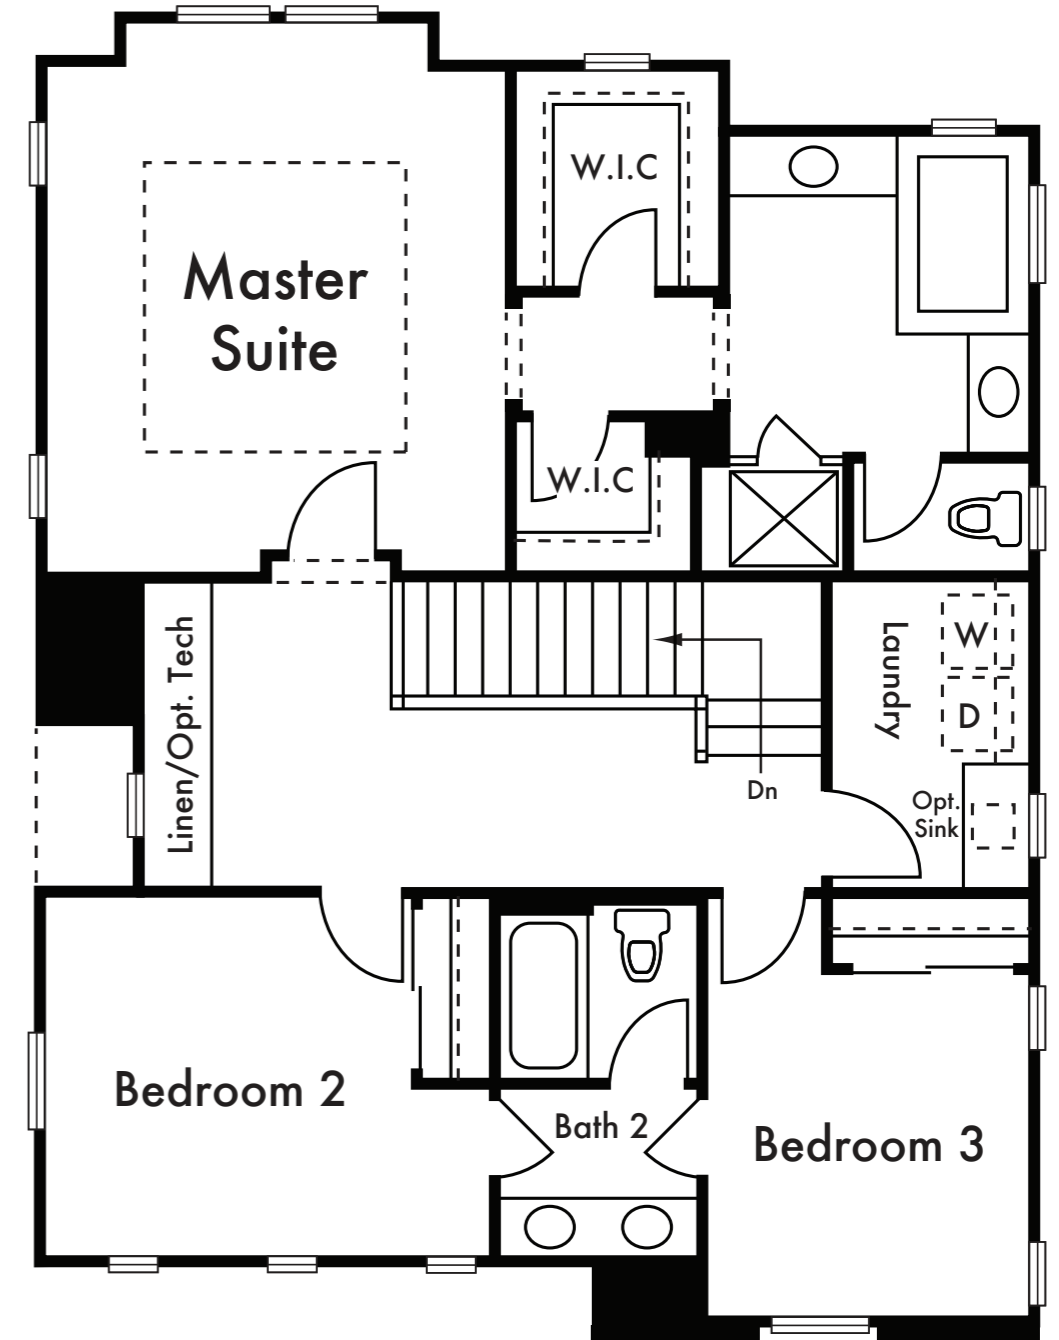

VIA MORAGA

RESIDENCE 2

Approx. 1,979 Sq Ft

4 Bed

3 Bath

Second Floor