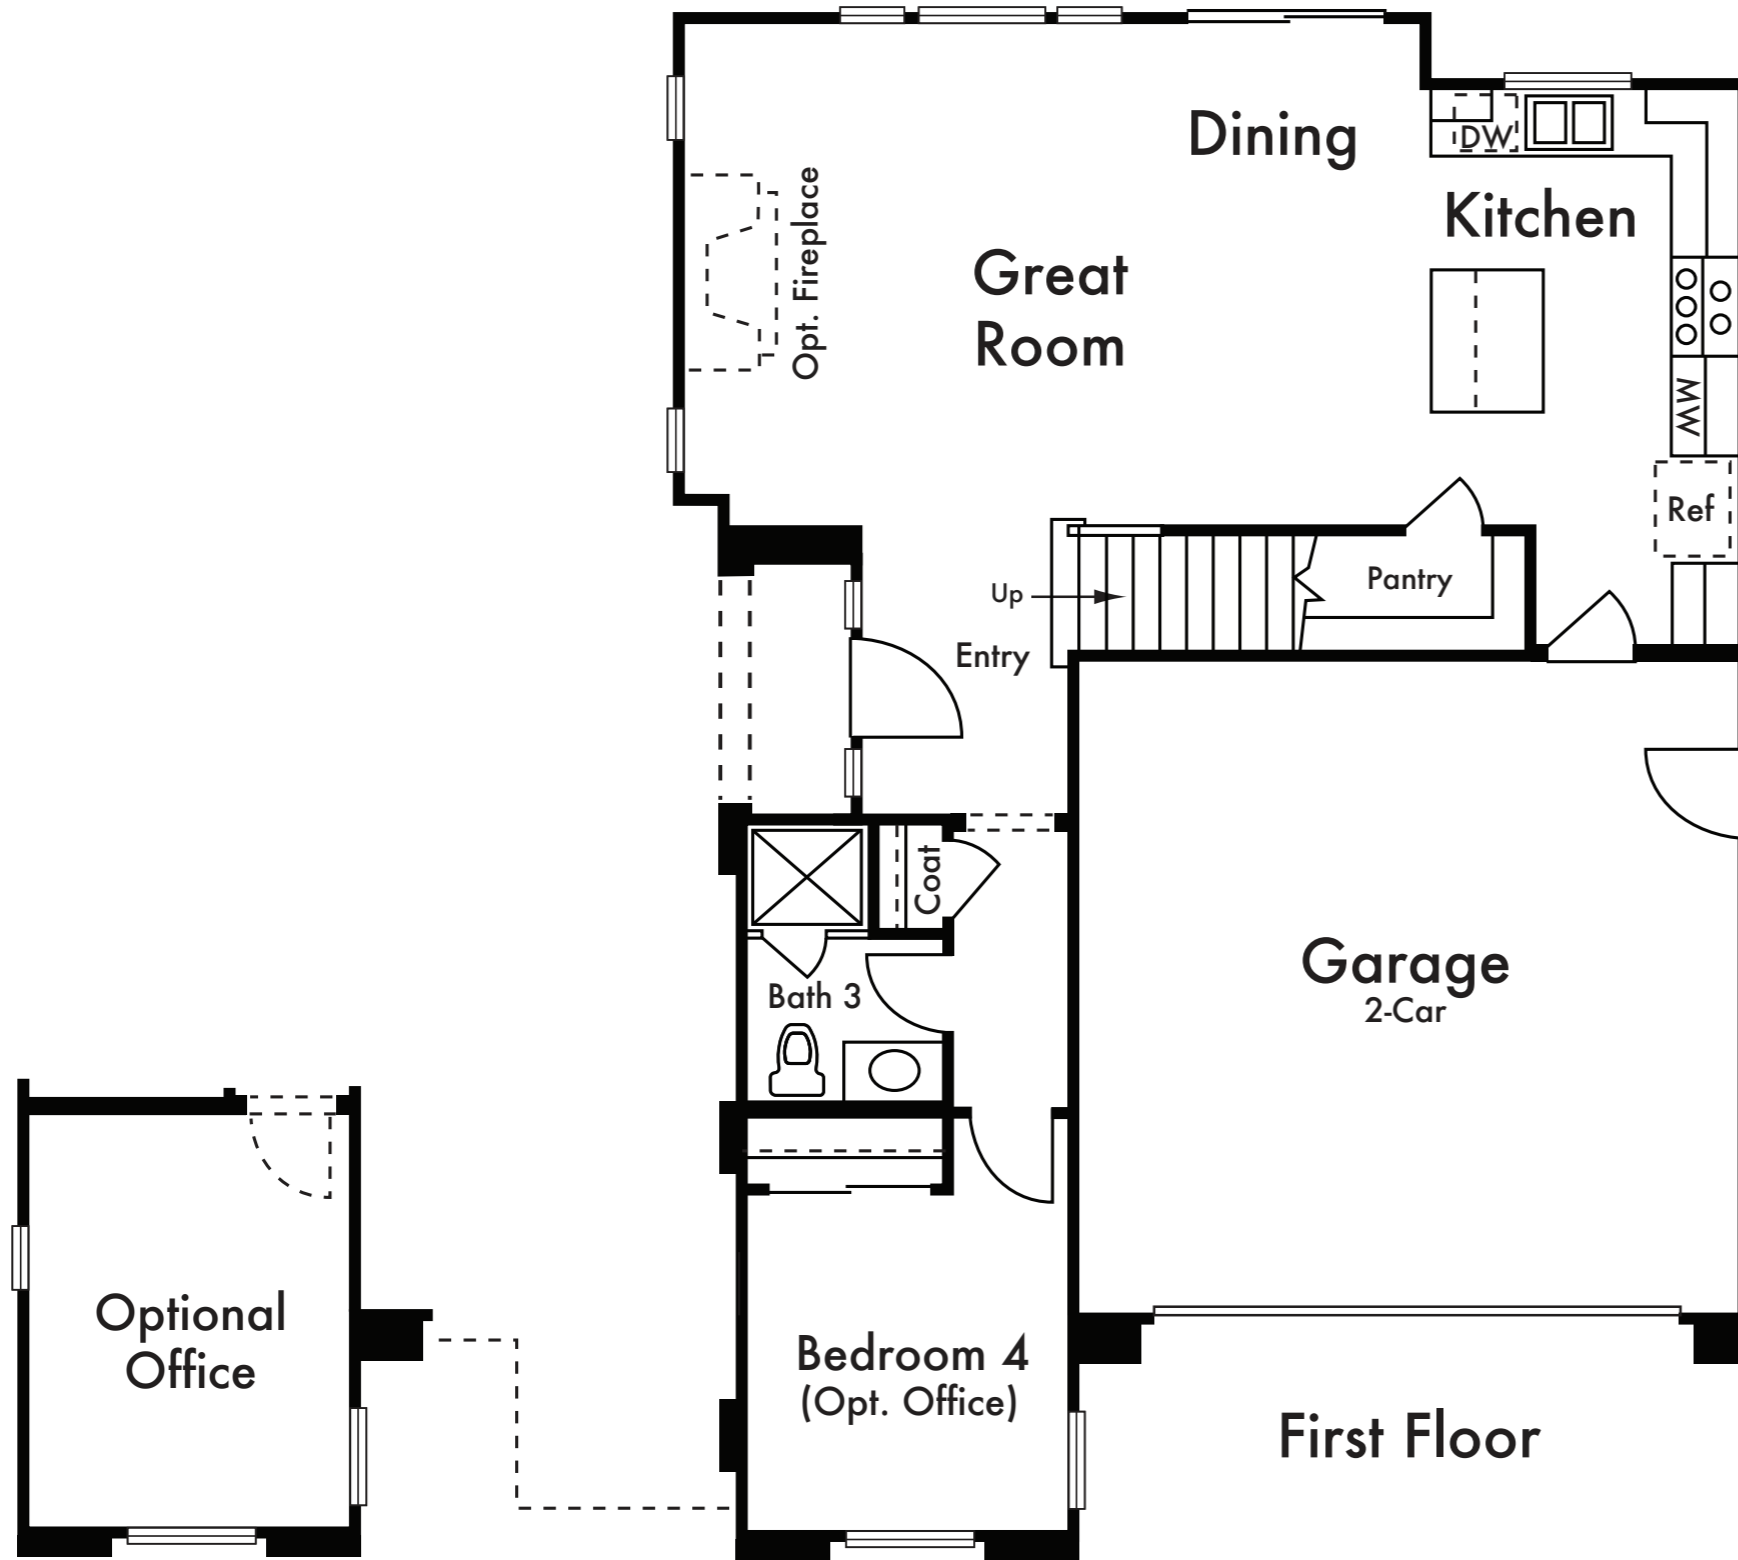

VIA MORAGA

RESIDENCE 2

Approx. 1,979 Sq Ft

4 Bed

3 Bath

Second Floor