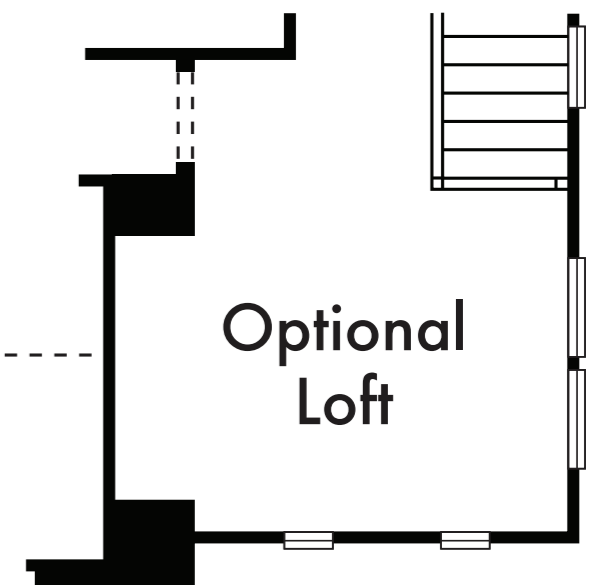

VIA MORAGA

RESIDENCE 1

Approx. 2,123 Sq Ft

4 Bed

2.5 Bath

Second Floor