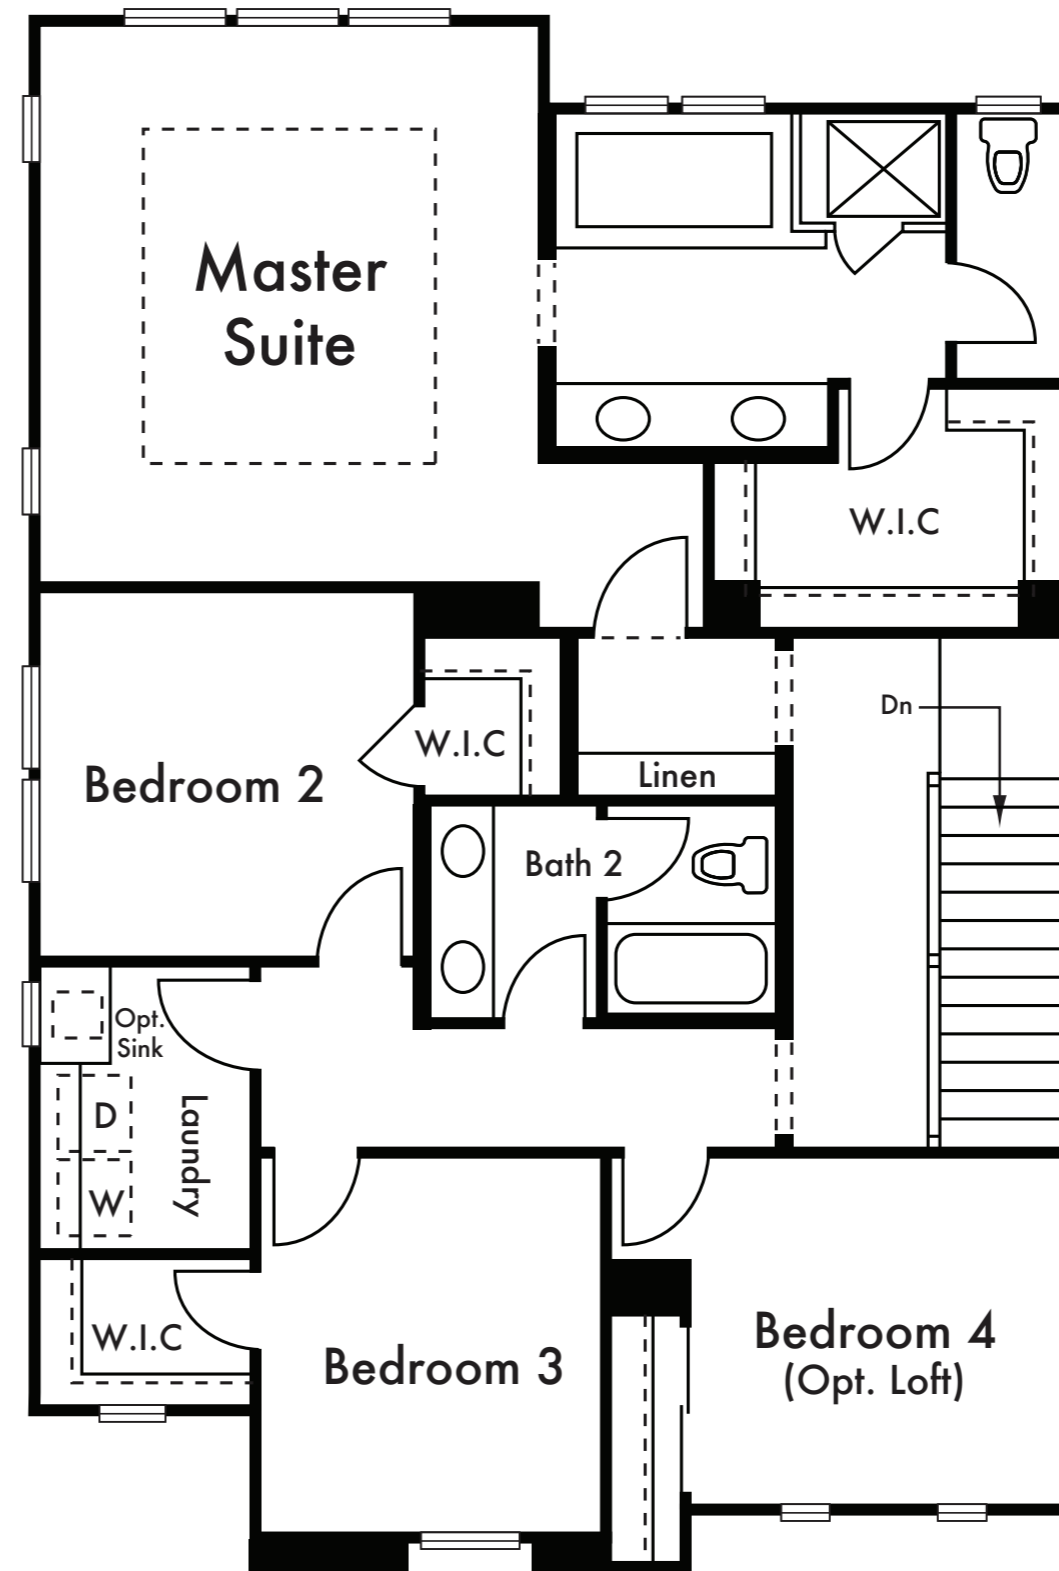

VIA MORAGA

RESIDENCE 1

Approx. 2,123 Sq Ft

4 Bed

2.5 Bath

Second Floor