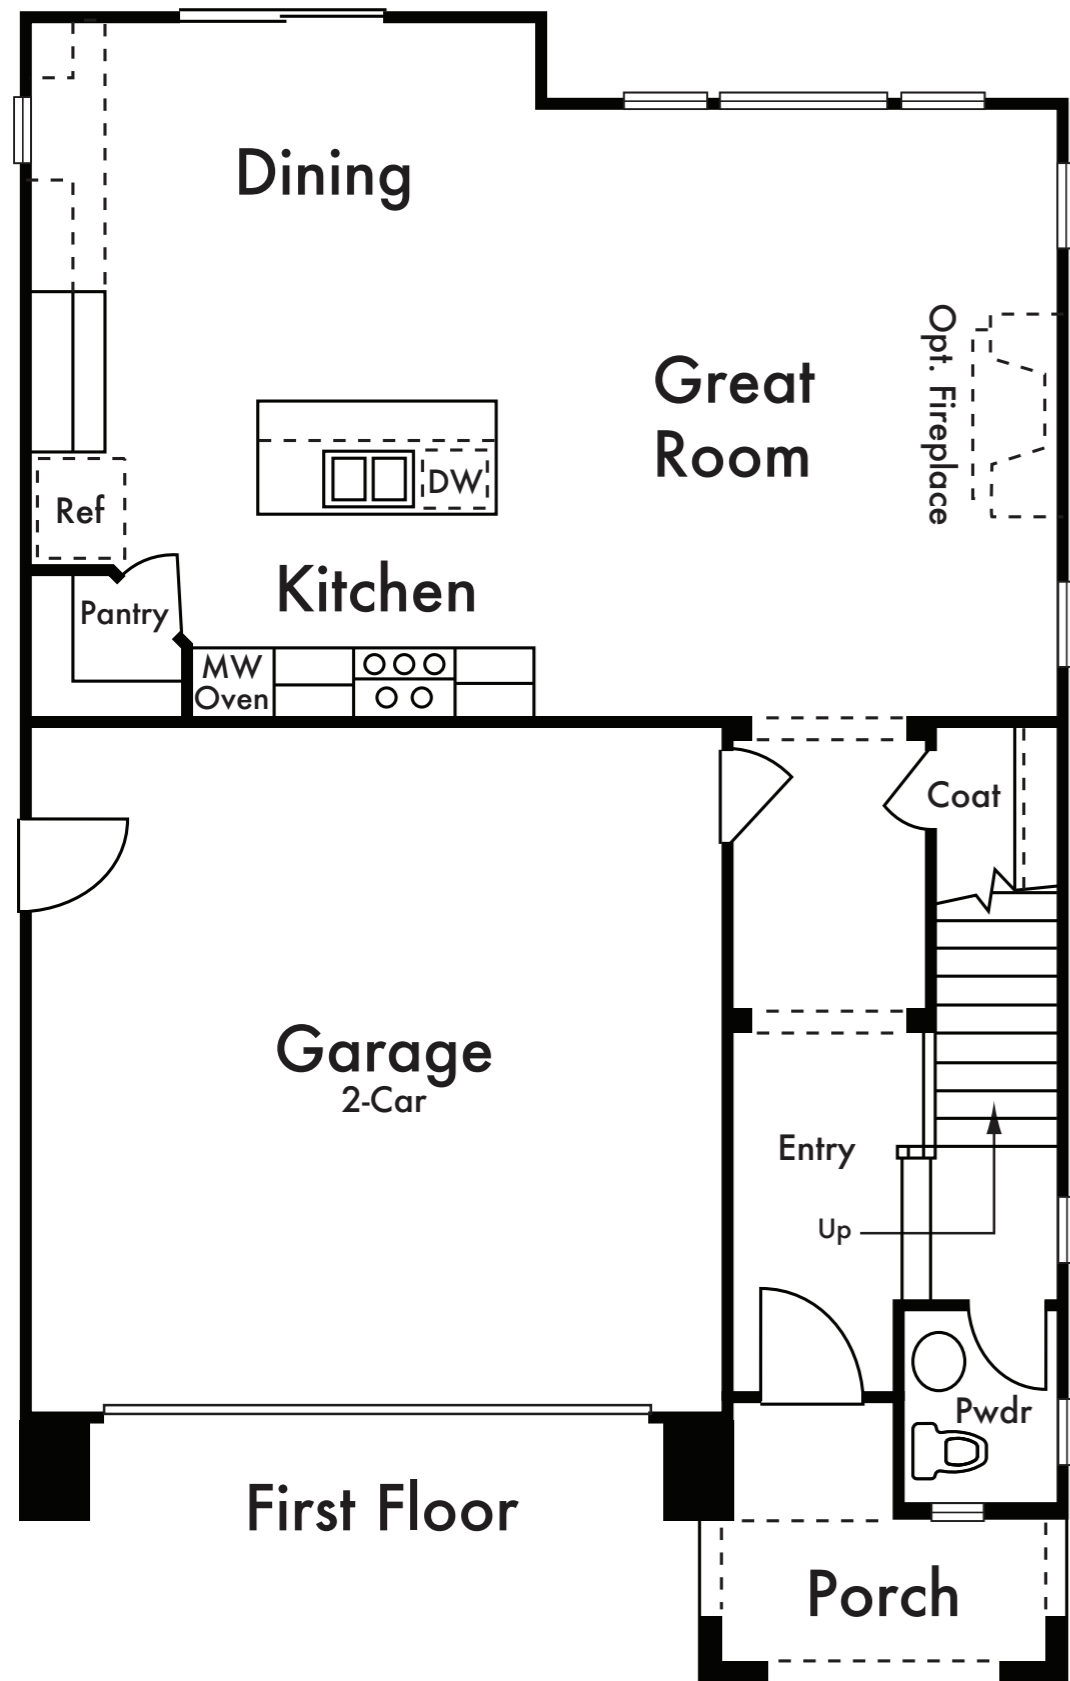

VIA MORAGA

RESIDENCE 1

Approx. 2,123 Sq Ft

4 Bed

2.5 Bath

Second Floor