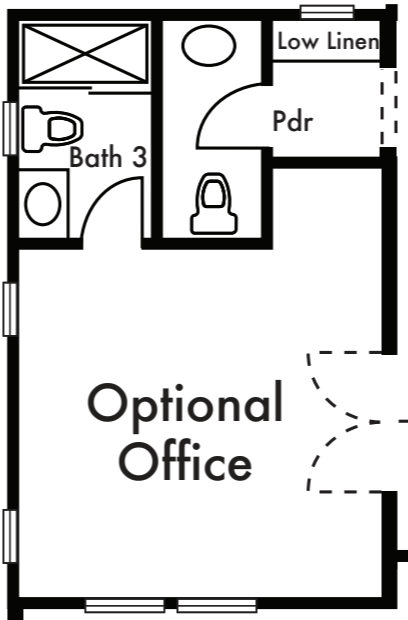

TWIN CREEKS

RESIDENCE 3

Approx. 3,302 Sq Ft

4 Bed

3 Bath

Second Floor

Optional Office

First Floor