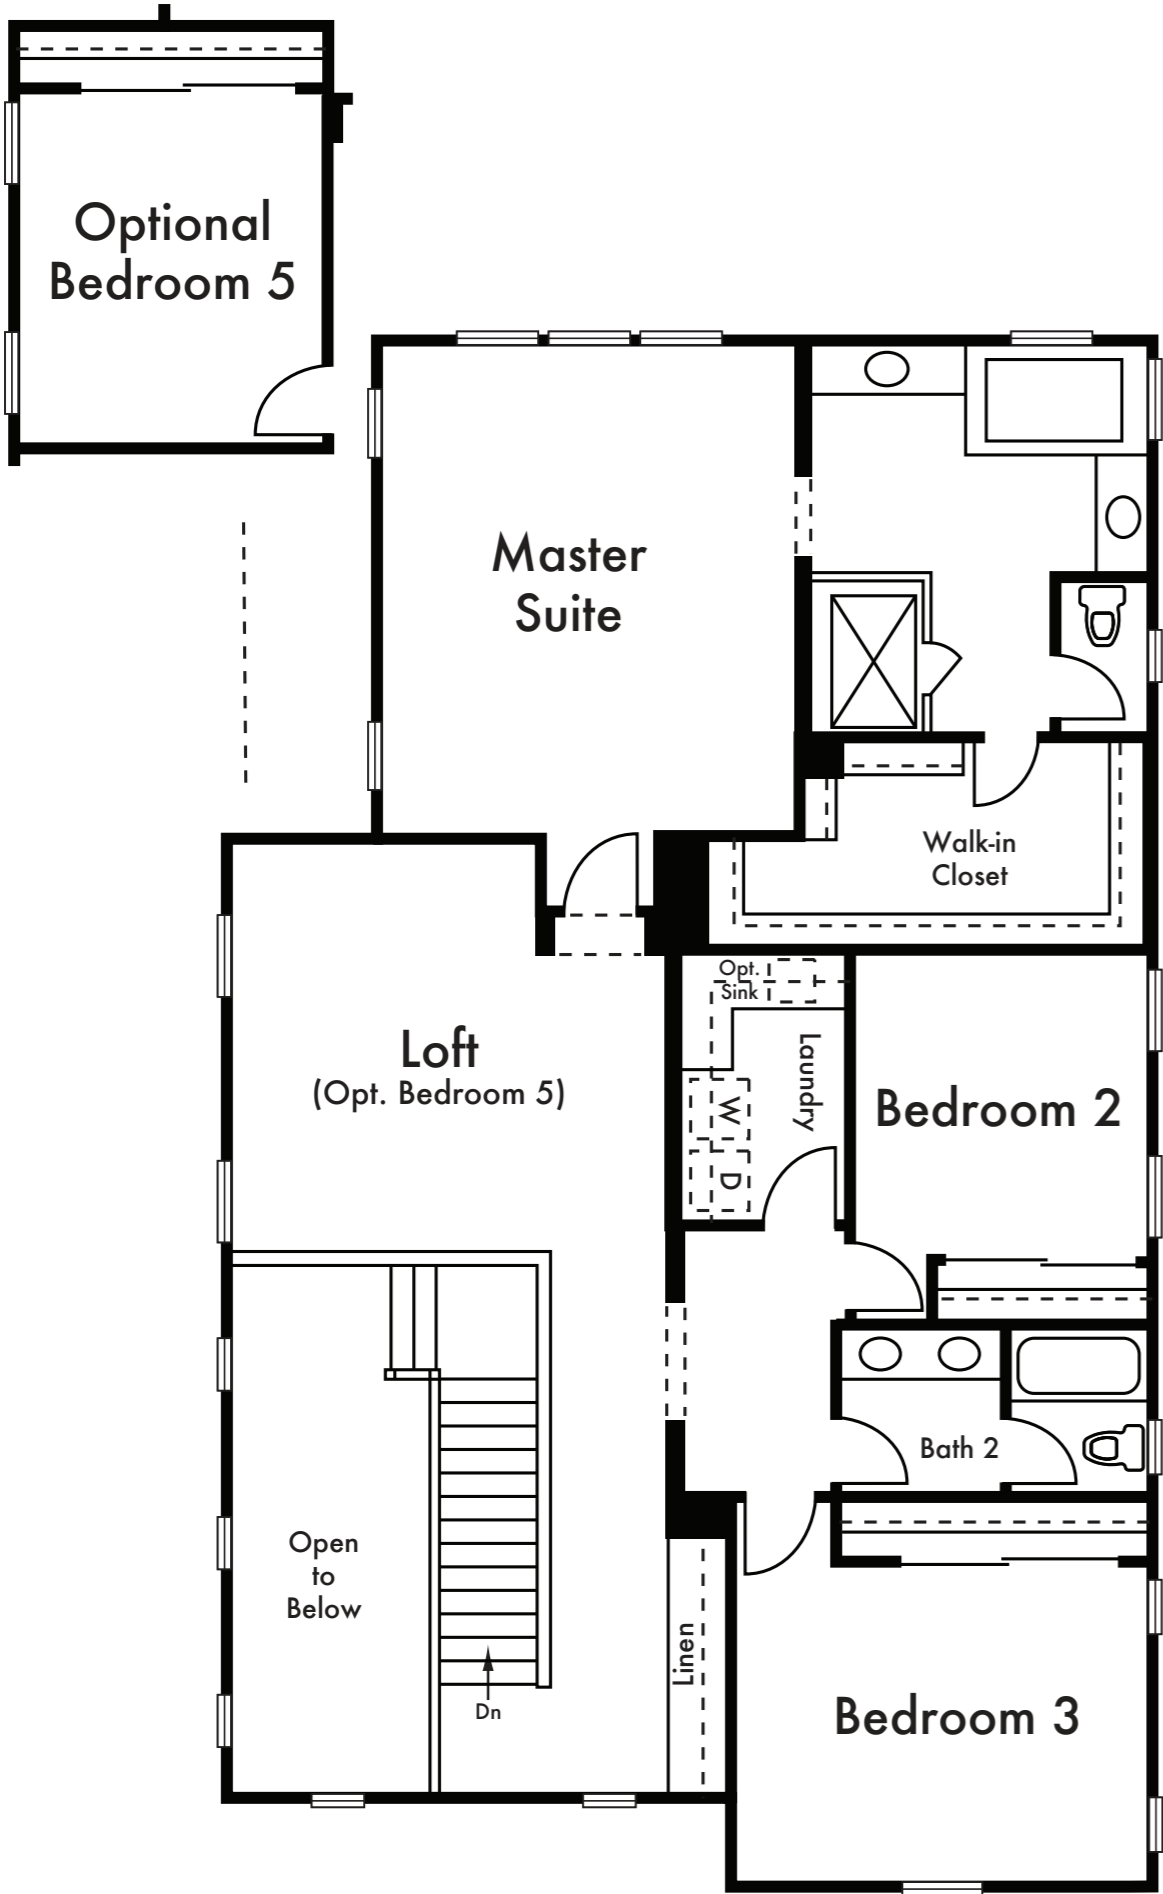

TWIN CREEKS

RESIDENCE 3

Approx. 3,302 Sq Ft

4 Bed

3 Bath

Second Floor

Optional Office

First Floor