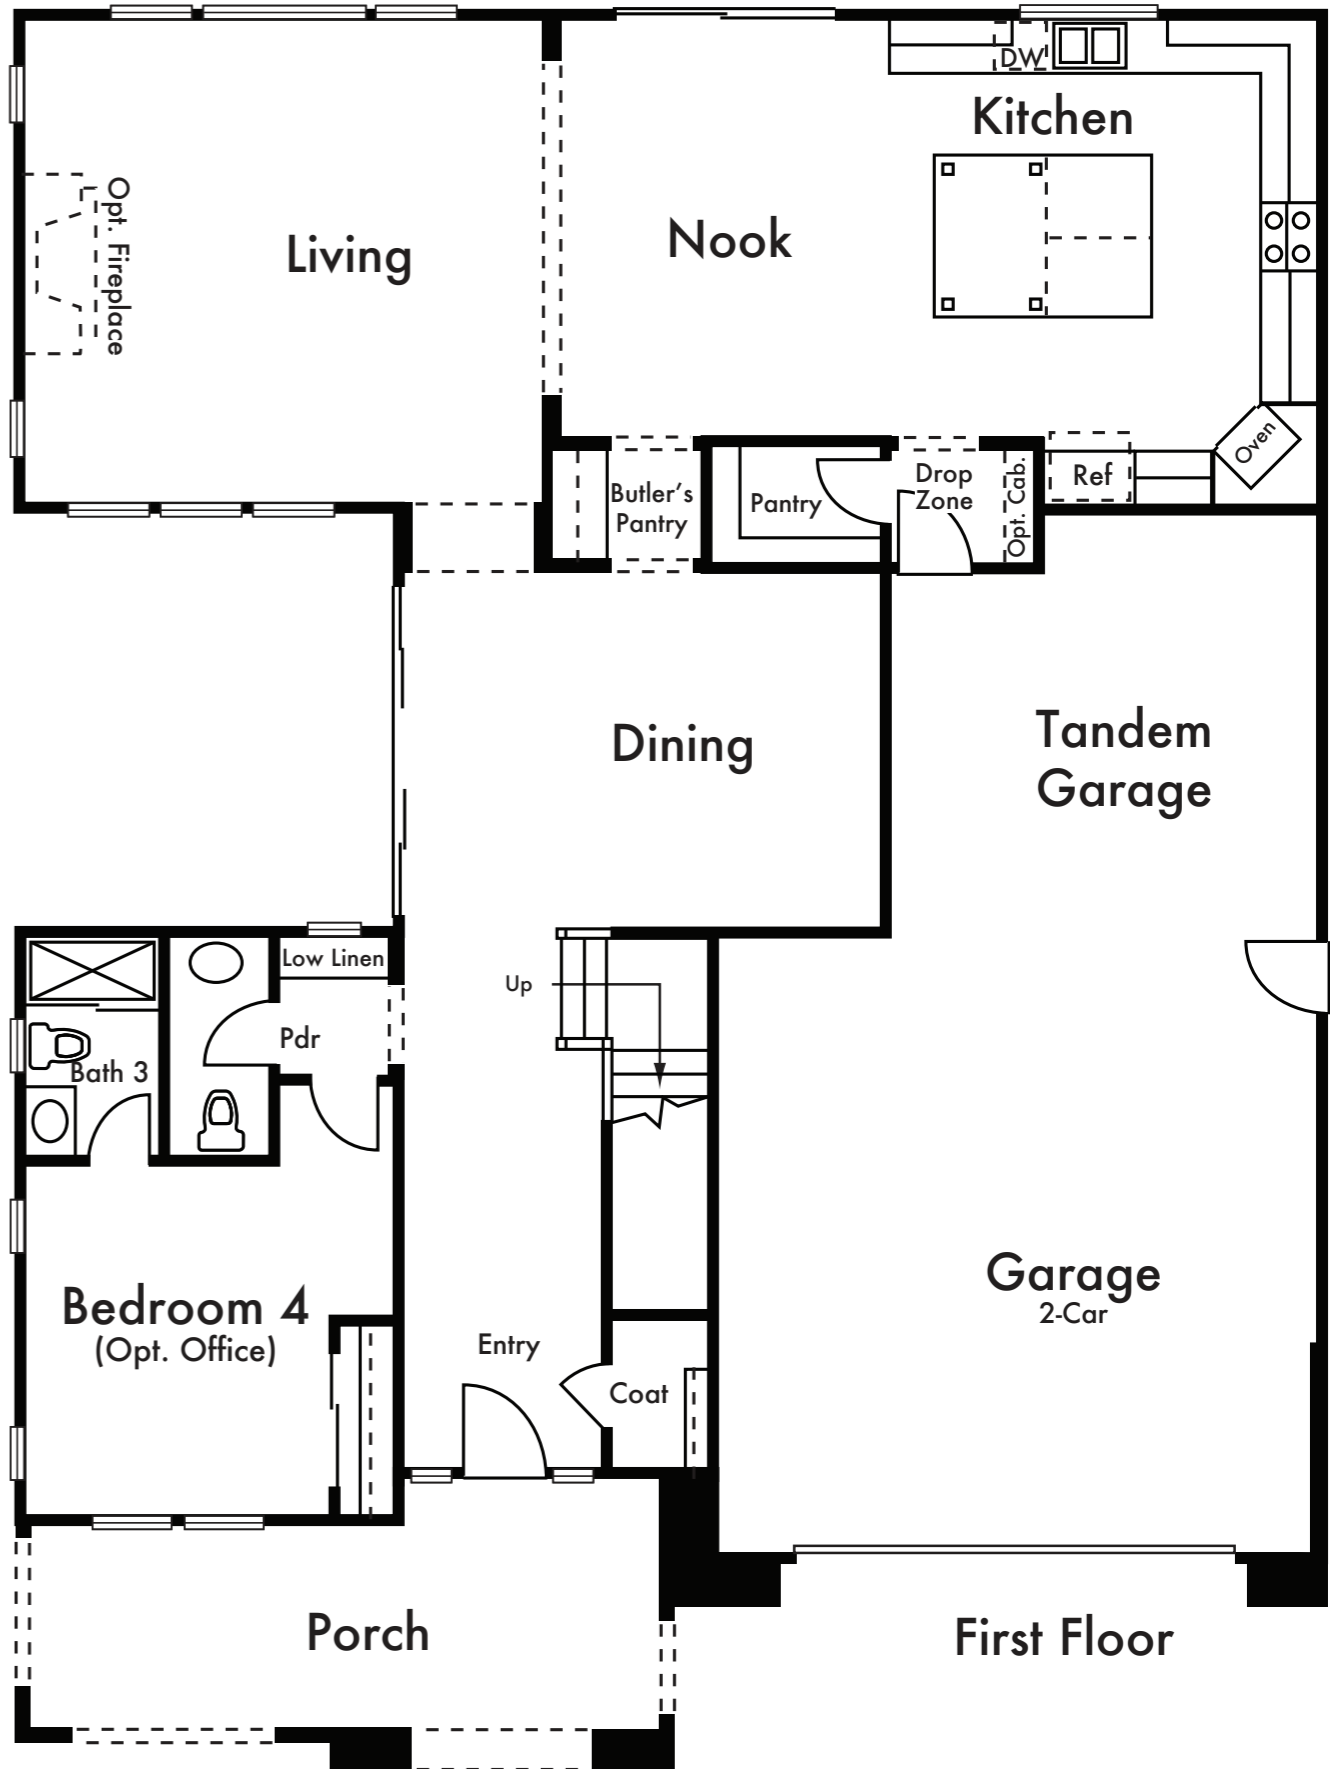

TWIN CREEKS

RESIDENCE 3

Approx. 3,302 Sq Ft

4 Bed

3 Bath

Second Floor

Optional Office

First Floor