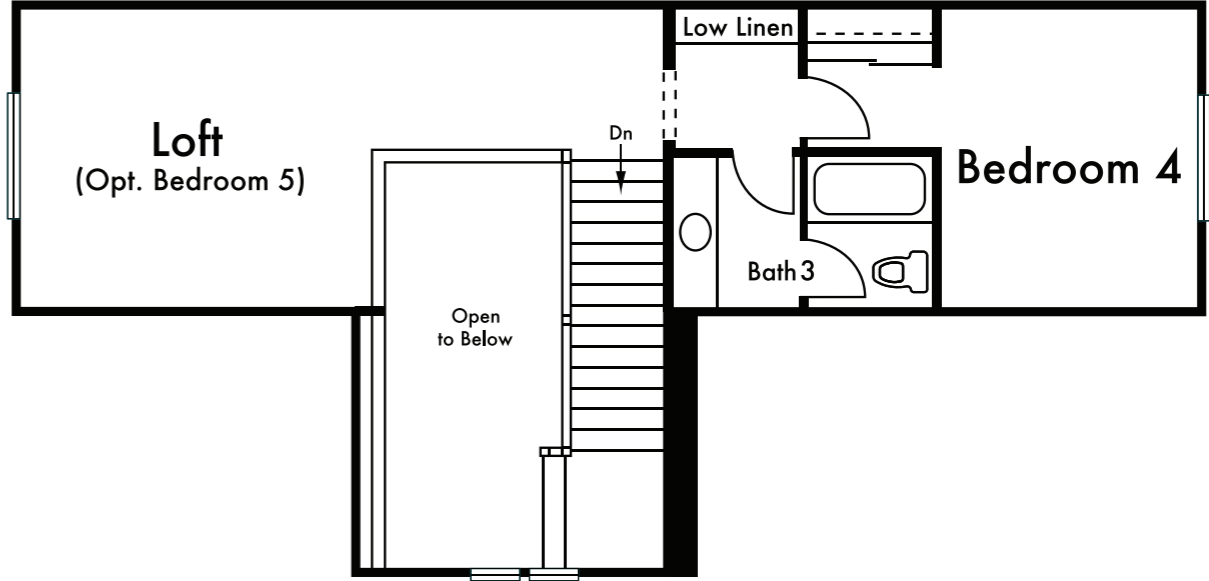

TWIN CREEKS

RESIDENCE 1
Approx. 2,662 Sq Ft
4 Bed
3.5 Bath

Second Floor Option

Second Floor