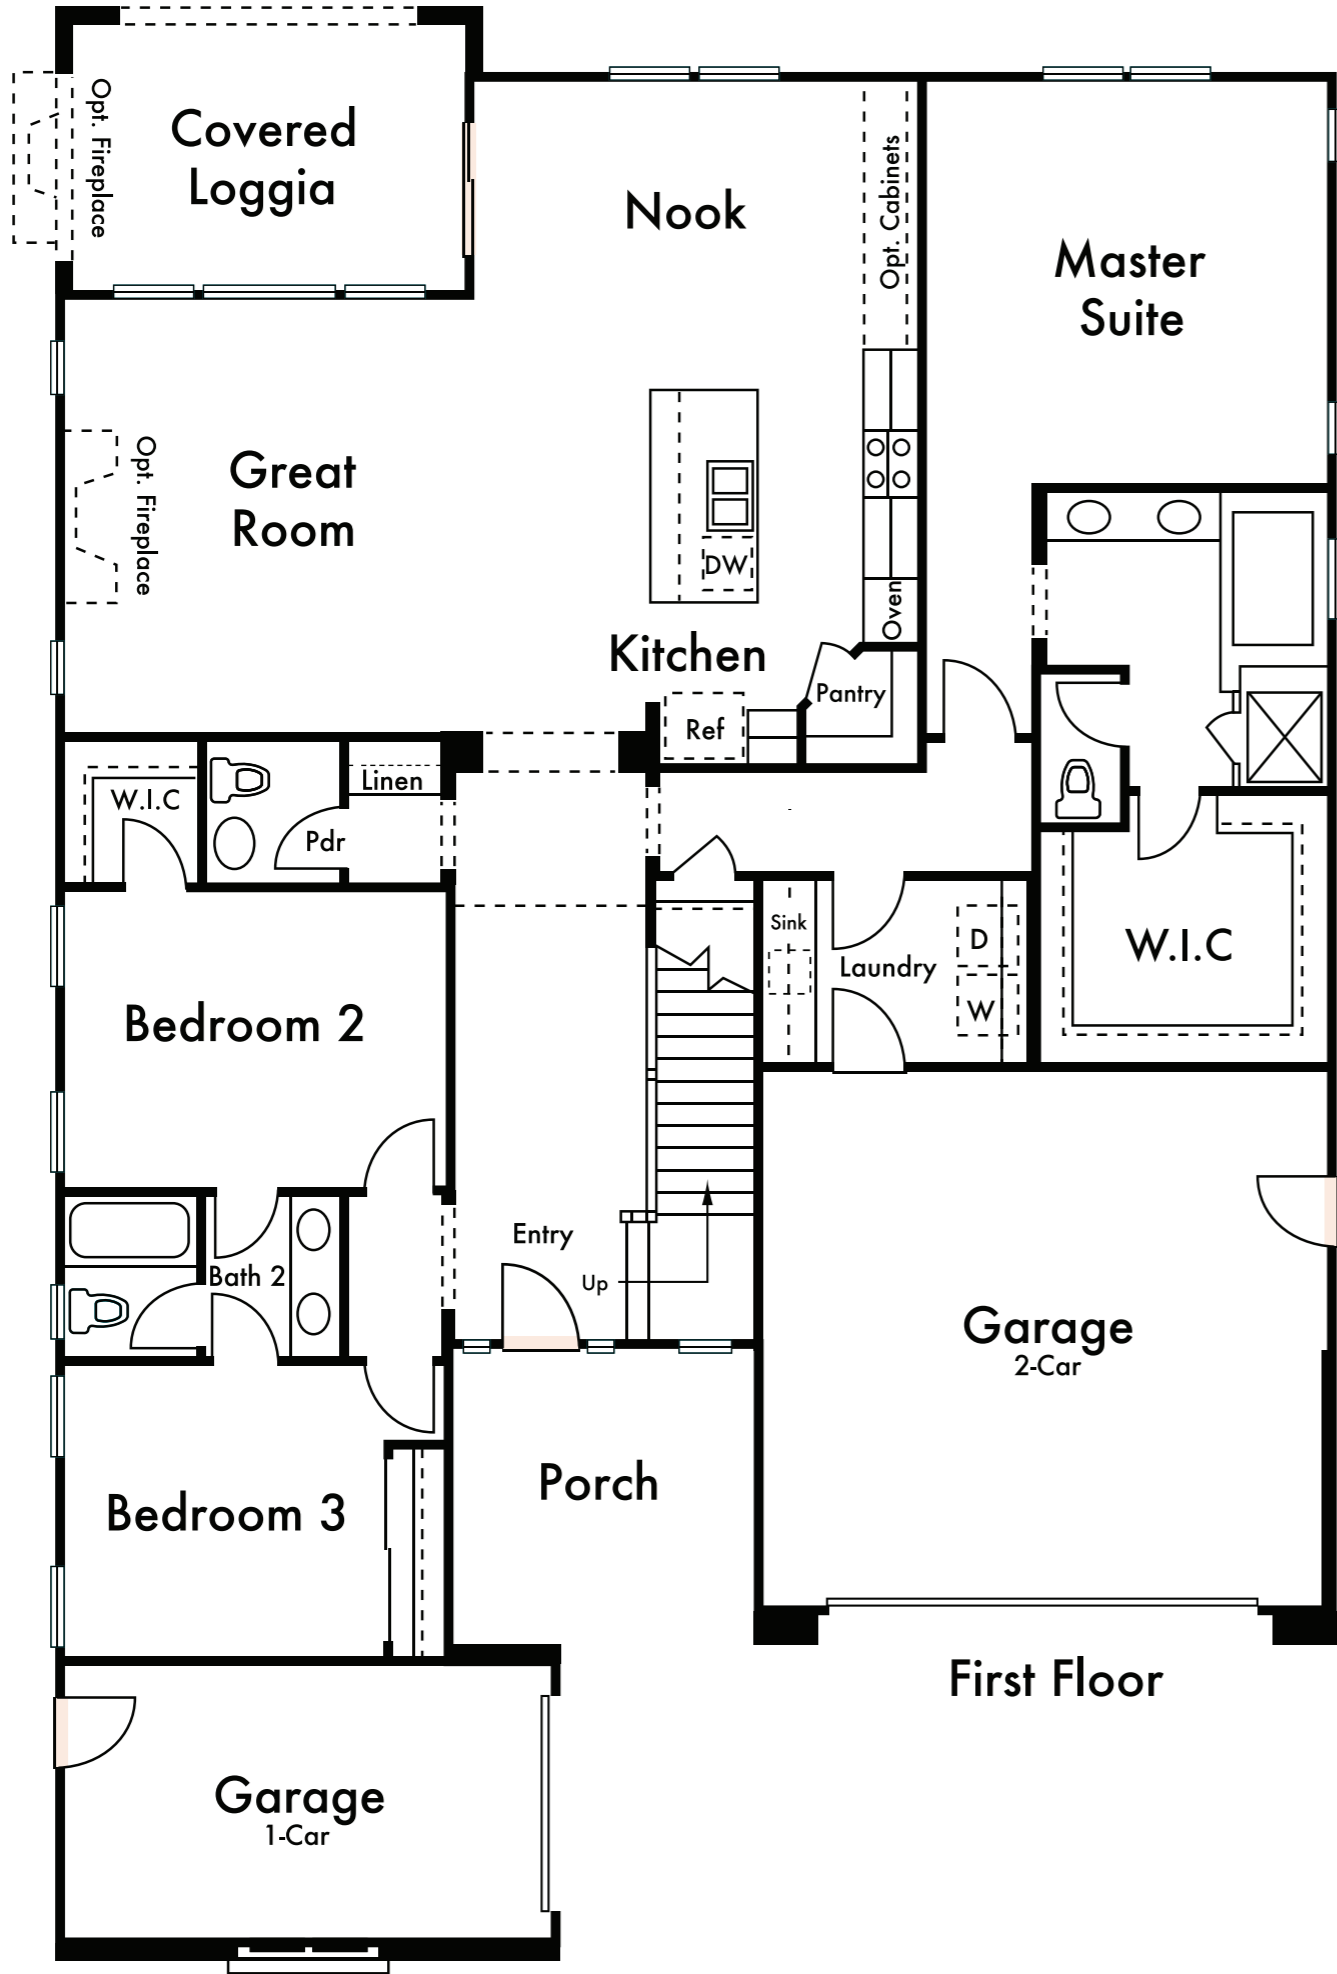

TWIN CREEKS

RESIDENCE 1
Approx. 2,662 Sq Ft
4 Bed
3.5 Bath

Second Floor Option

Second Floor