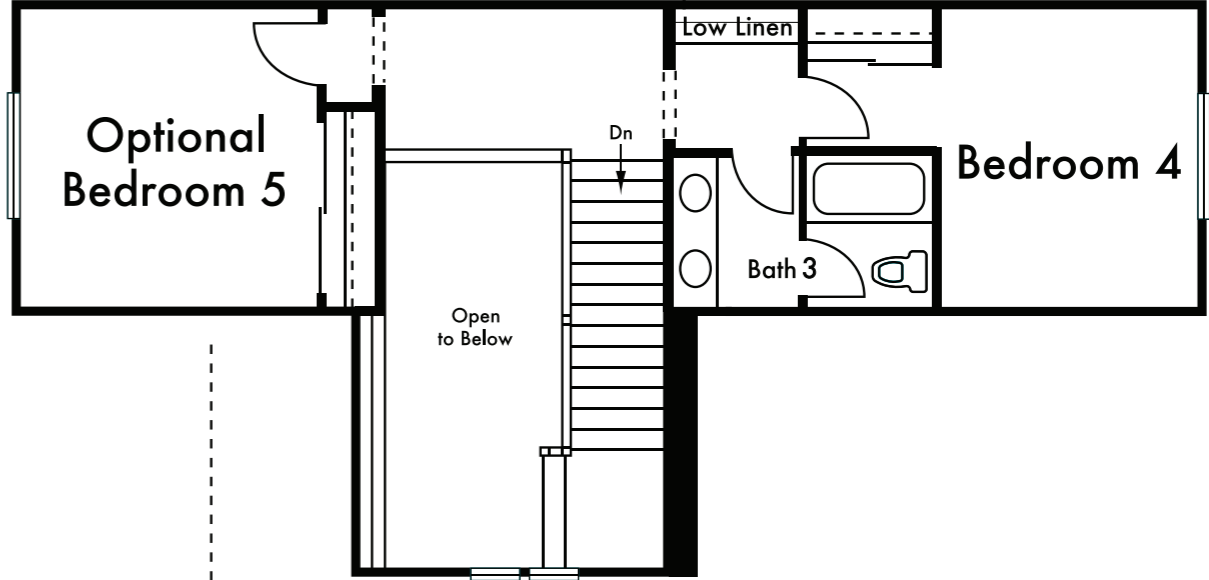

TWIN CREEKS

RESIDENCE 1
Approx. 2,662 Sq Ft
4 Bed
3.5 Bath

Second Floor Option

Second Floor