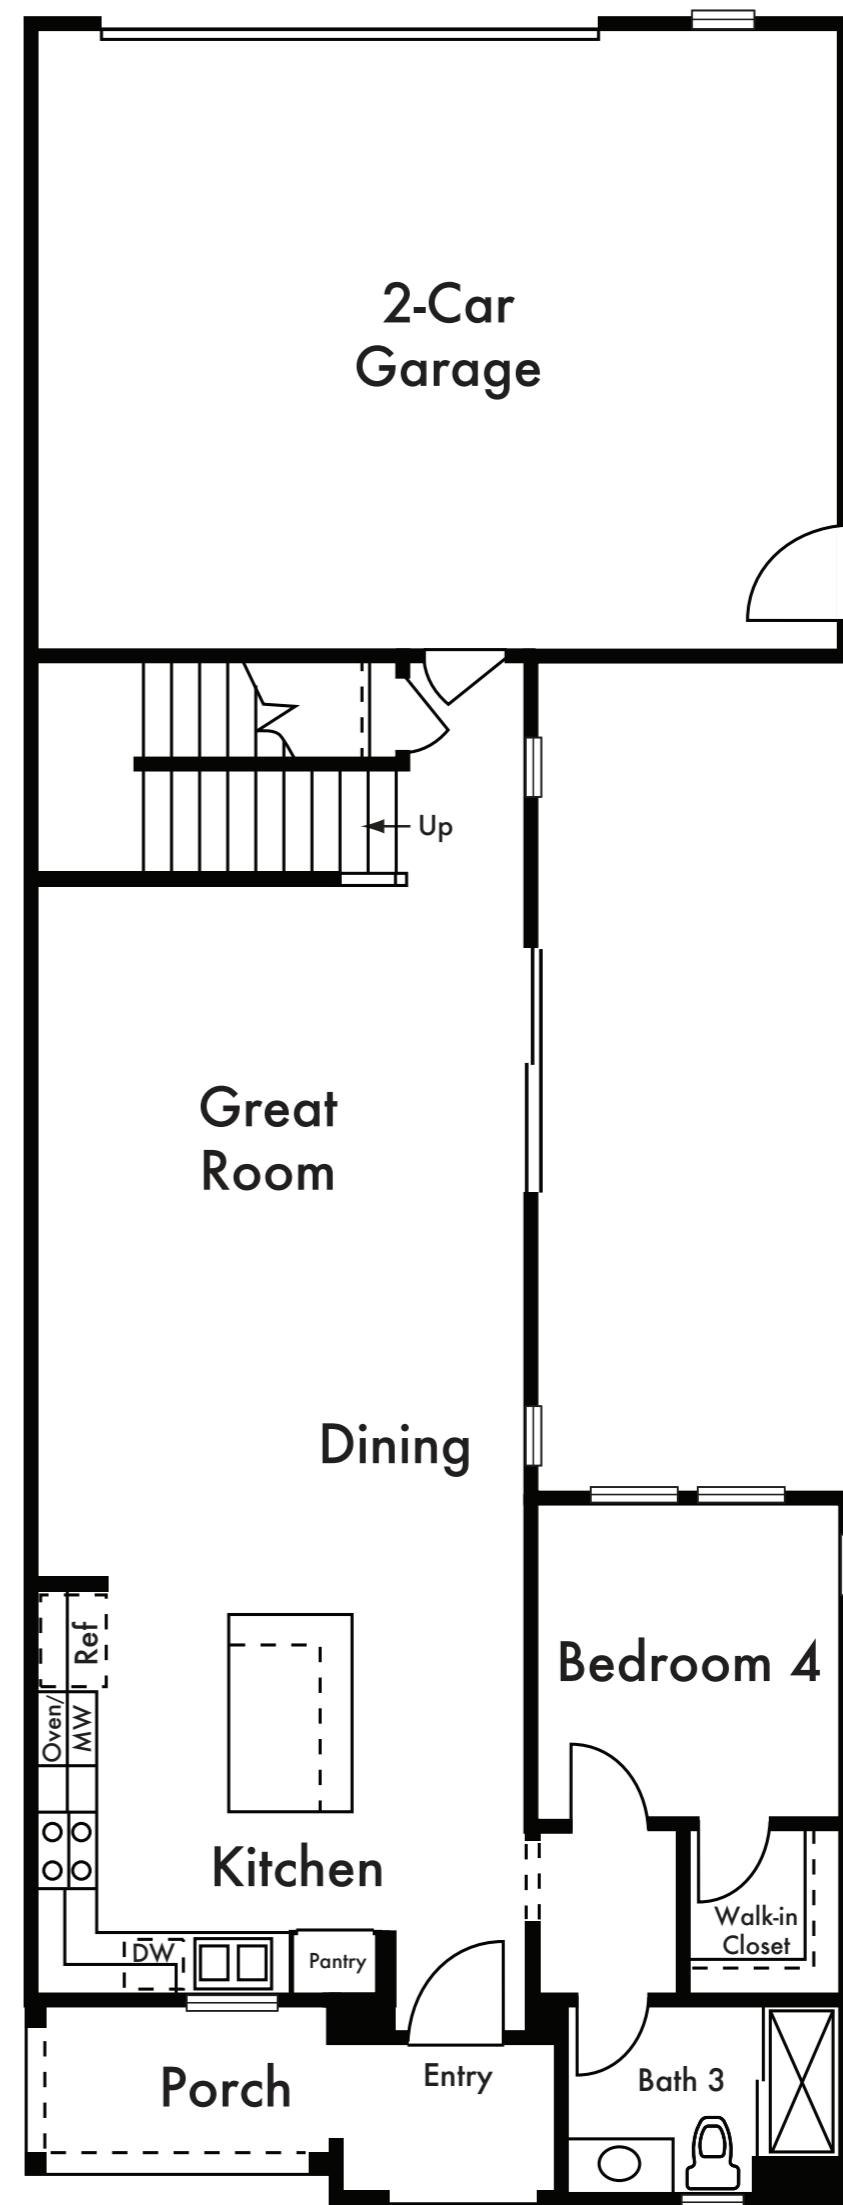

SAVANNAH

RESIDENCE 4

Approx. 2,274 Sq Ft
4 Bed
3 Bath

Second Floor

First Floor